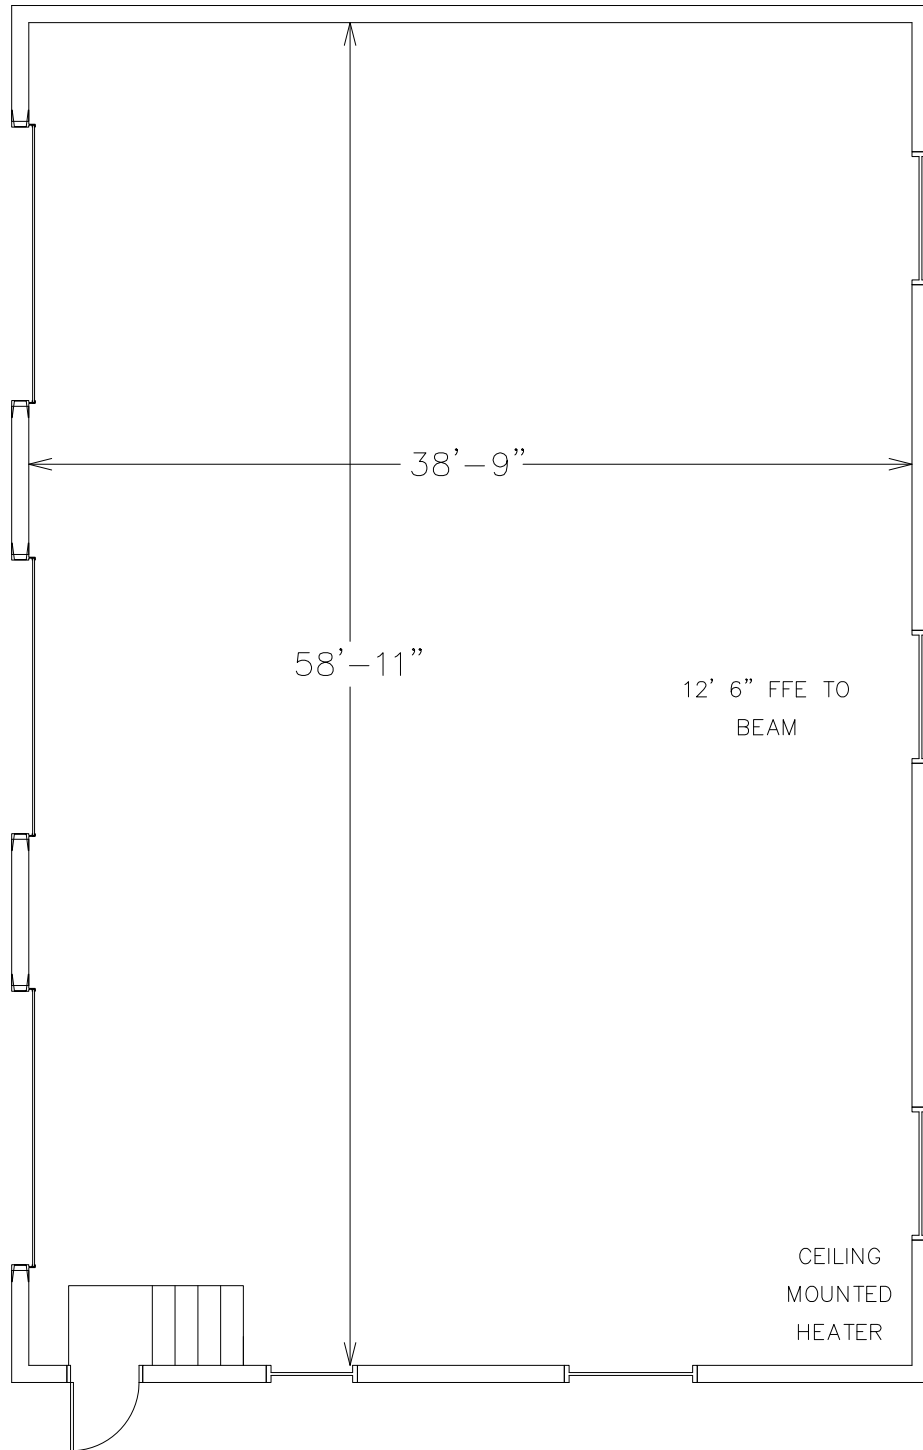

3613 PROVIDENCE RD. SOUTH  
 WAXHAW NC  
 6,061 TOTAL SF

3611 PROVIDENCE RD S  
 WAXHAW NC  
 7,546 TOTAL SF

12' X 12'  
OHD  
DRIVE IN

12' X 12'  
OHD  
DRIVE IN

12' X 12'  
OHD  
DRIVE IN

3611 PROVIDENCE RD S  
BLDG B  
2,432 TOTAL SF