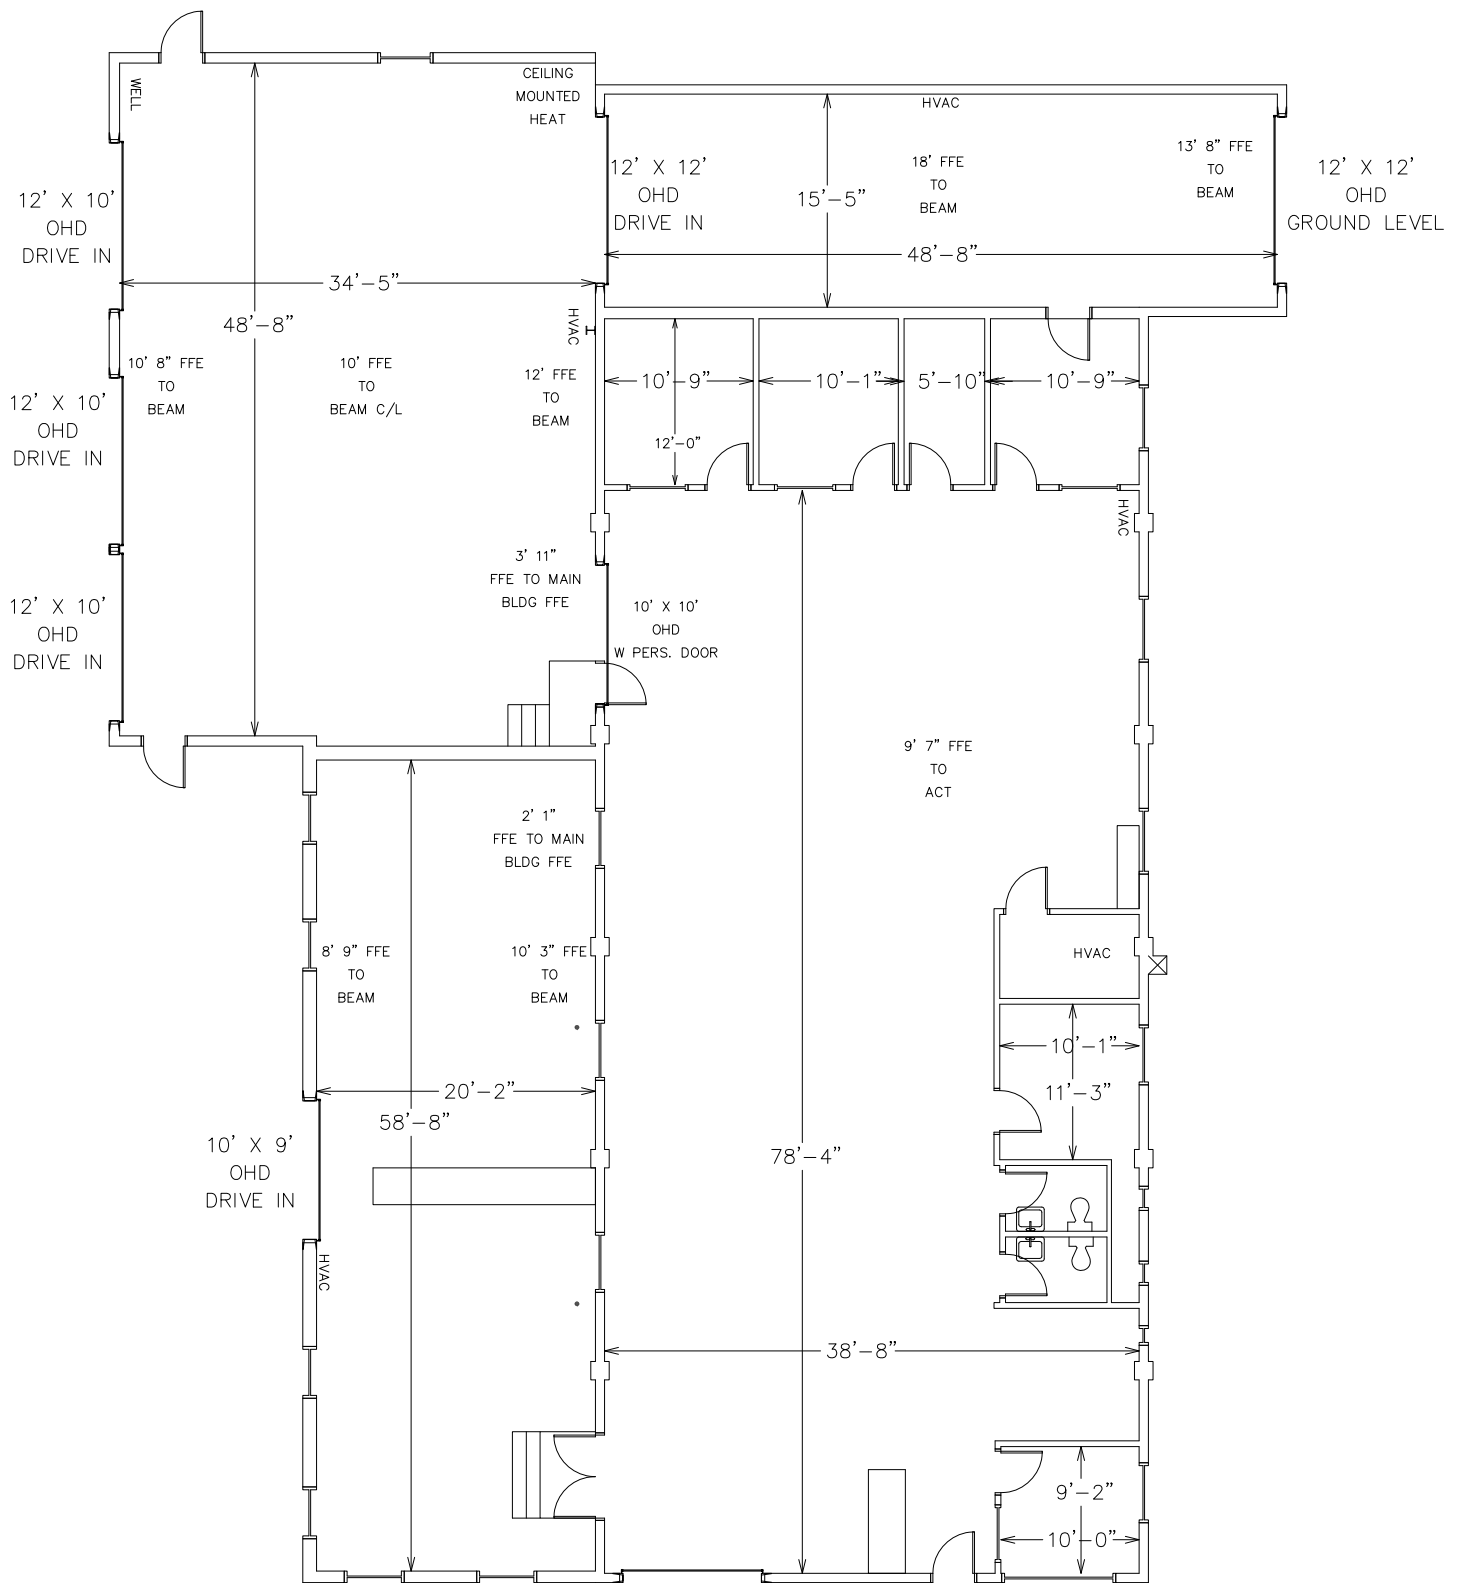

3613 PROVIDENCE RD. SOUTH  
 WAXHAW NC  
 6,061 TOTAL SF

3611 PROVIDENCE RD S  
 WAXHAW NC  
 7,546 TOTAL SF

12' X 12'  
OHD  
DRIVE IN

12' X 12'  
OHD  
DRIVE IN

12' X 12'  
OHD  
DRIVE IN

3611 PROVIDENCE RD S  
BLDG B  
2,432 TOTAL SF