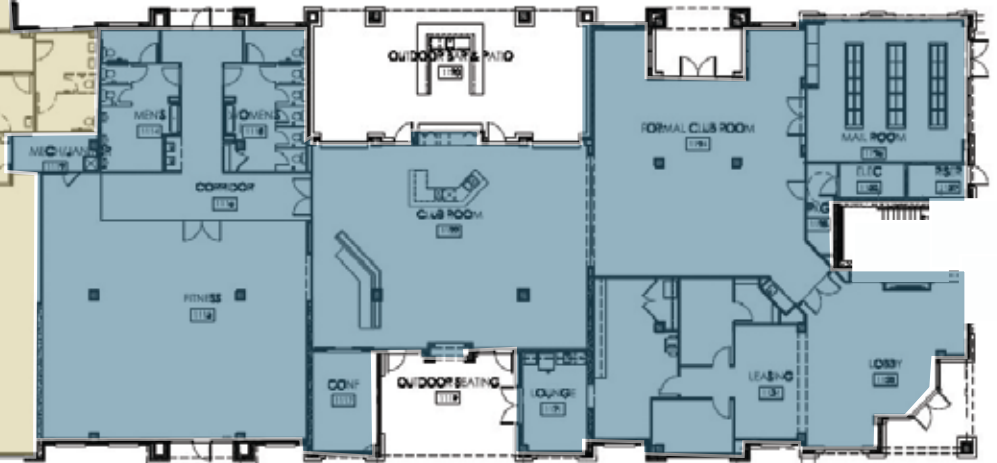

1200 Bridgeport Way
Retail for Lease

SPACE AVAILABLE - BUILDING 1

Suite 106	1,737 SF	Available
Suite 104	3,111 SF	Available
Suite 103	2,940 SF	Available

3800ACQUA Leasing Office
289 Luxury Apartments

SPACE AVAILABLE - BUILDING 2

Suite 109	2,189 SF	Available
Suite 106	15,705 SF	Leased

SPACE AVAILABLE - BUILDING 3

Suite 103	7,177 SF	Available
Suite 106	3,451 SF	Leased
Suite 108	3,546 SF	Pending
Suite 110	2,189 SF	Available

Suite 106

Suite 108

SPACE AVAILABLE - BUILDING 4

*Suite 103	6,713 SF	Available
*Suite 107	8,346 SF	Available
*Suite 110	4,226 SF	Available
Suite 113	6,369 SF	Leased
Suite 115	5,490 SF	Leased
Suite 119	1,215 SF	Leased

*Suites 103, 107 & 110 may be subdivided

1000 Knotts Pointe Lane
Retail for Lease

SPACE AVAILABLE - BUILDING 5

*Suite A	16,860 SF	Available
----------	-----------	-----------

**Suite A may be subdivided*

16,860 SF
* Suite A