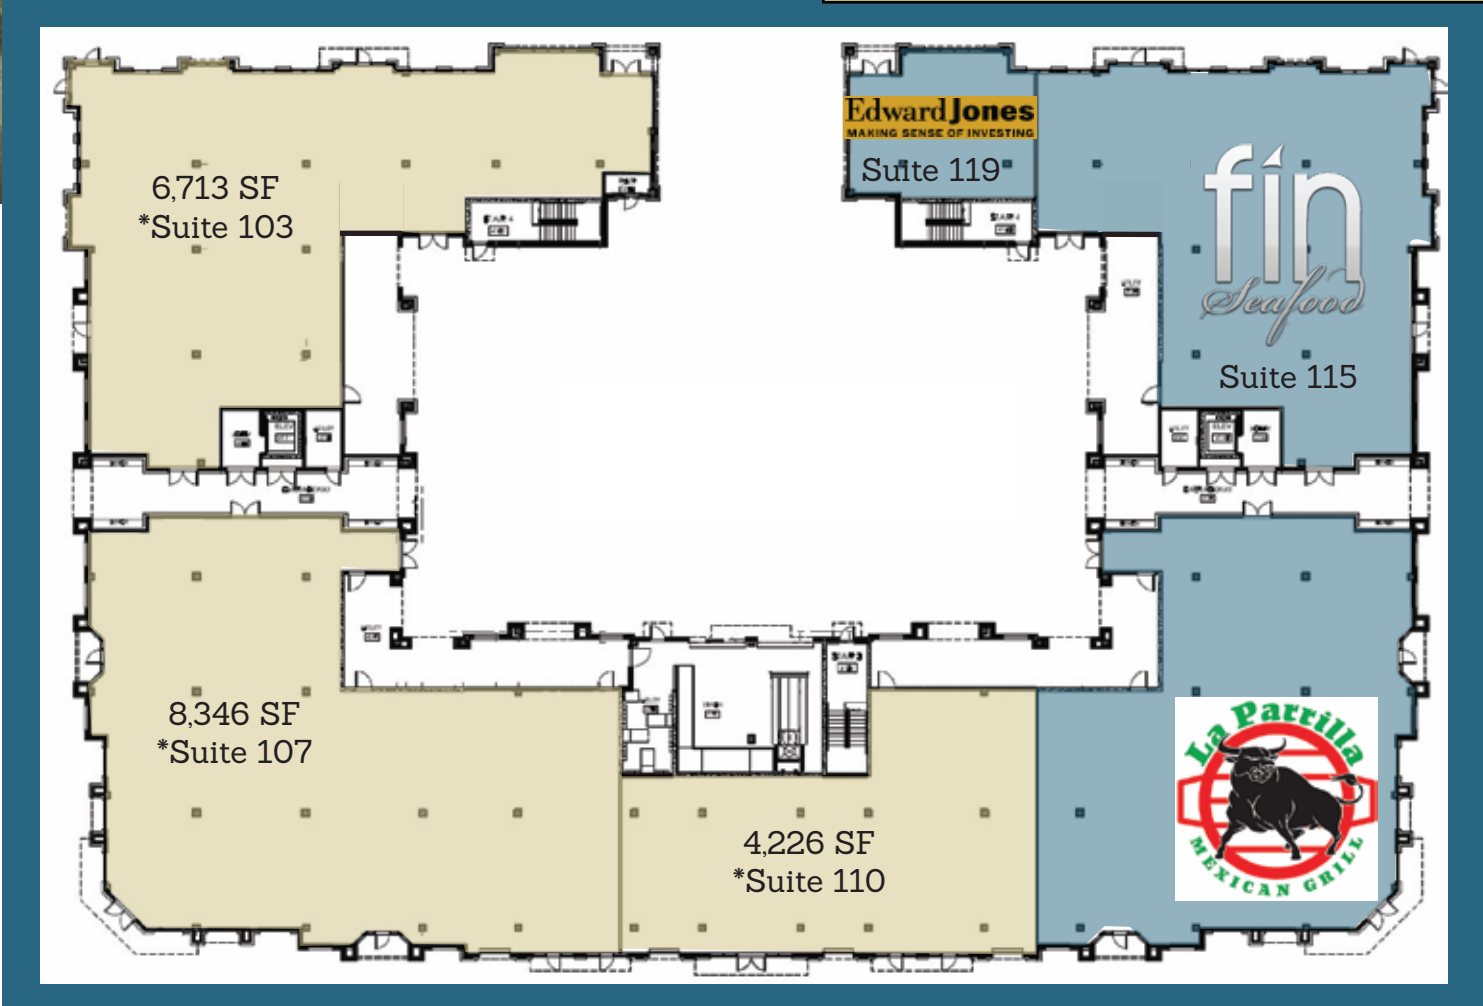

Suite 109	2,189 SF	Available
Suite 106	15,705 SF	Leased

SPACE AVAILABLE - BUILDING 3

Suite 103	7,177 SF	Available
Suite 106	3,451 SF	Leased
Suite 108	3,546 SF	Pending
Suite 110	2,189 SF	Available

Suite 106

Suite 108

SPACE AVAILABLE - BUILDING 4

*Suite 103	6,713 SF	Available
*Suite 107	8,346 SF	Available
*Suite 110	4,226 SF	Available
Suite 113	6,369 SF	Leased
Suite 115	5,490 SF	Leased
Suite 119	1,215 SF	Leased

*Suites 103, 107 & 110 may be subdivided

1000 Knotts Pointe Lane
Retail for Lease

SPACE AVAILABLE - BUILDING 5

*Suite A	16,860 SF	Available
----------	-----------	-----------

**Suite A may be subdivided*

16,860 SF
* Suite A

ROYAL SAIL
AT BRIDGEPORT
159 Apartments
for 55+

1100 Knotts Pointe Lane
Retail for Lease

SPACE AVAILABLE - BUILDING 6

*Suite B	19,393 SF	Available
----------	-----------	-----------

**Suite B may be subdivided*