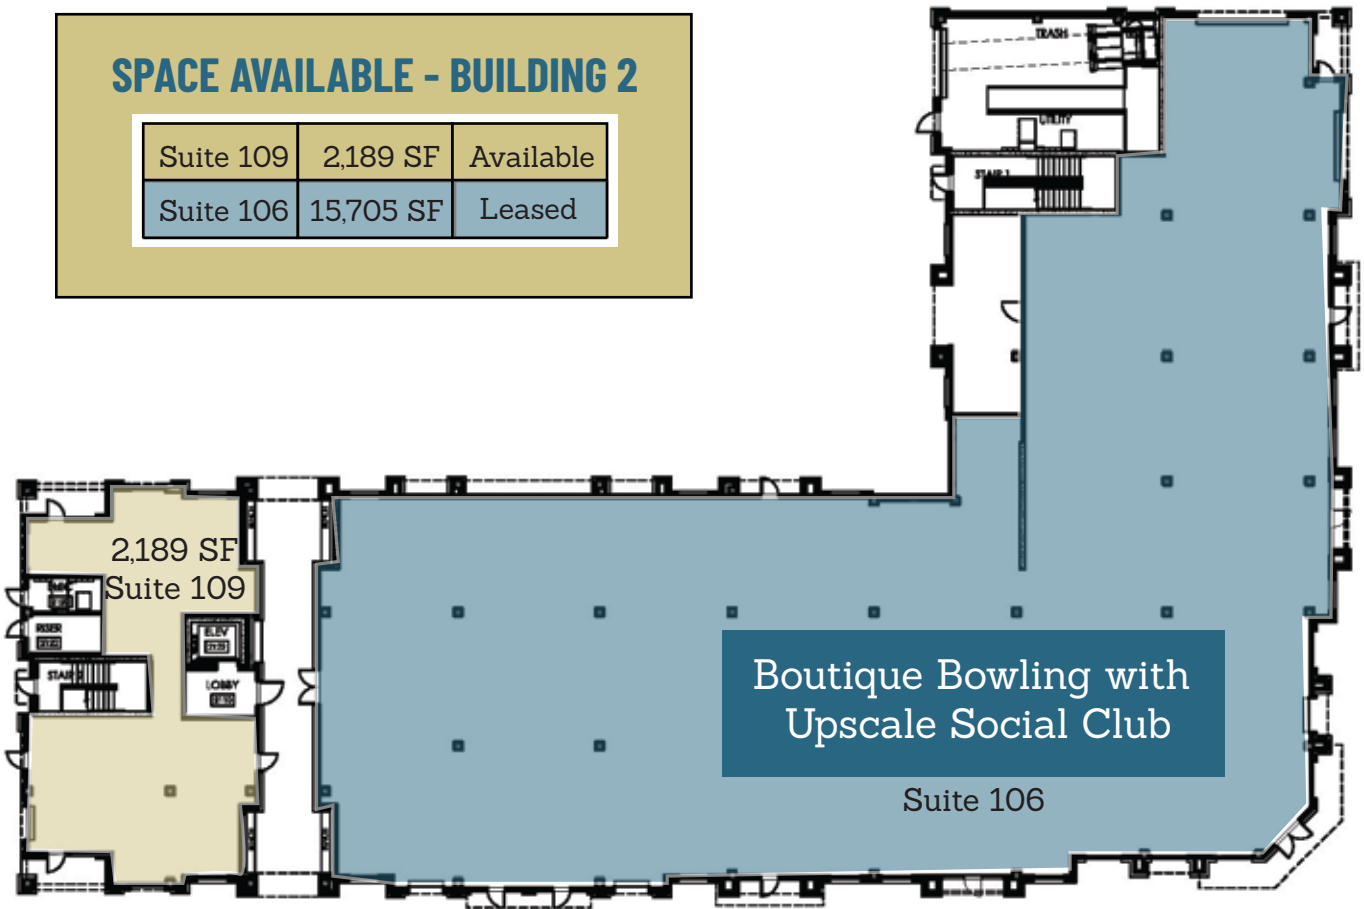

1200 Bridgeport Way
Retail for Lease

SPACE AVAILABLE - BUILDING 1

Suite 106	1,737 SF	Available
Suite 104	3,111 SF	Available
Suite 103	2,940 SF	Available

3800ACQUA Leasing Office
289 Luxury Apartments

SPACE AVAILABLE - BUILDING 2

Suite 109	2,189 SF	Available
Suite 106	15,705 SF	Leased

SPACE AVAILABLE - BUILDING 3

Suite 103	7,177 SF	Available
Suite 106	3,451 SF	Leased
Suite 108	3,546 SF	Pending
Suite 110	2,189 SF	Available

Suite 106

Suite 108

SPACE AVAILABLE - BUILDING 4

*Suite 103	6,713 SF	Available
*Suite 107	8,346 SF	Available
*Suite 110	4,226 SF	Available
Suite 113	6,369 SF	Leased
Suite 115	5,490 SF	Leased
Suite 119	1,215 SF	Leased

*Suites 103, 107 & 110 may be subdivided

1000 Knotts Pointe Lane
Retail for Lease

SPACE AVAILABLE - BUILDING 5

*Suite A	16,860 SF	Available
----------	-----------	-----------

**Suite A may be subdivided*

16,860 SF
* Suite A