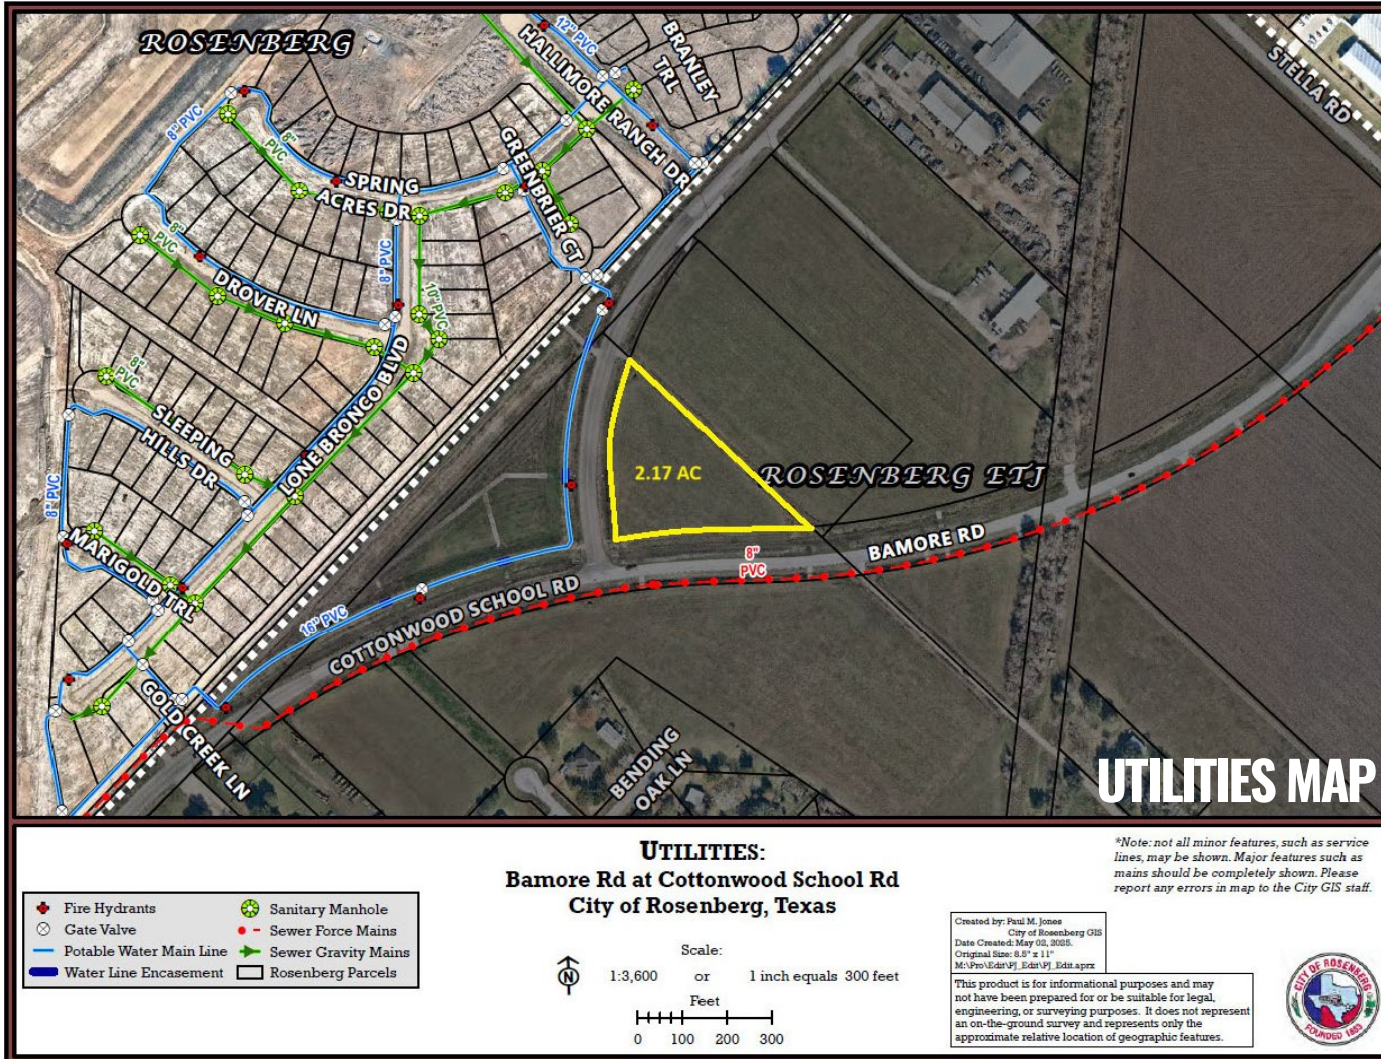

FOR SALE

2.17 ACRES

S. BAMORE ROAD AND COTTONWOOD SCHOOL ROAD,
ROSENBERG, TX 77471

ROXANA BLANCO

281.207.3714 | rblanco@icocommercial.com

LANG MOTES, CCIM

281.207.3705 | lmotes@icocommercial.com