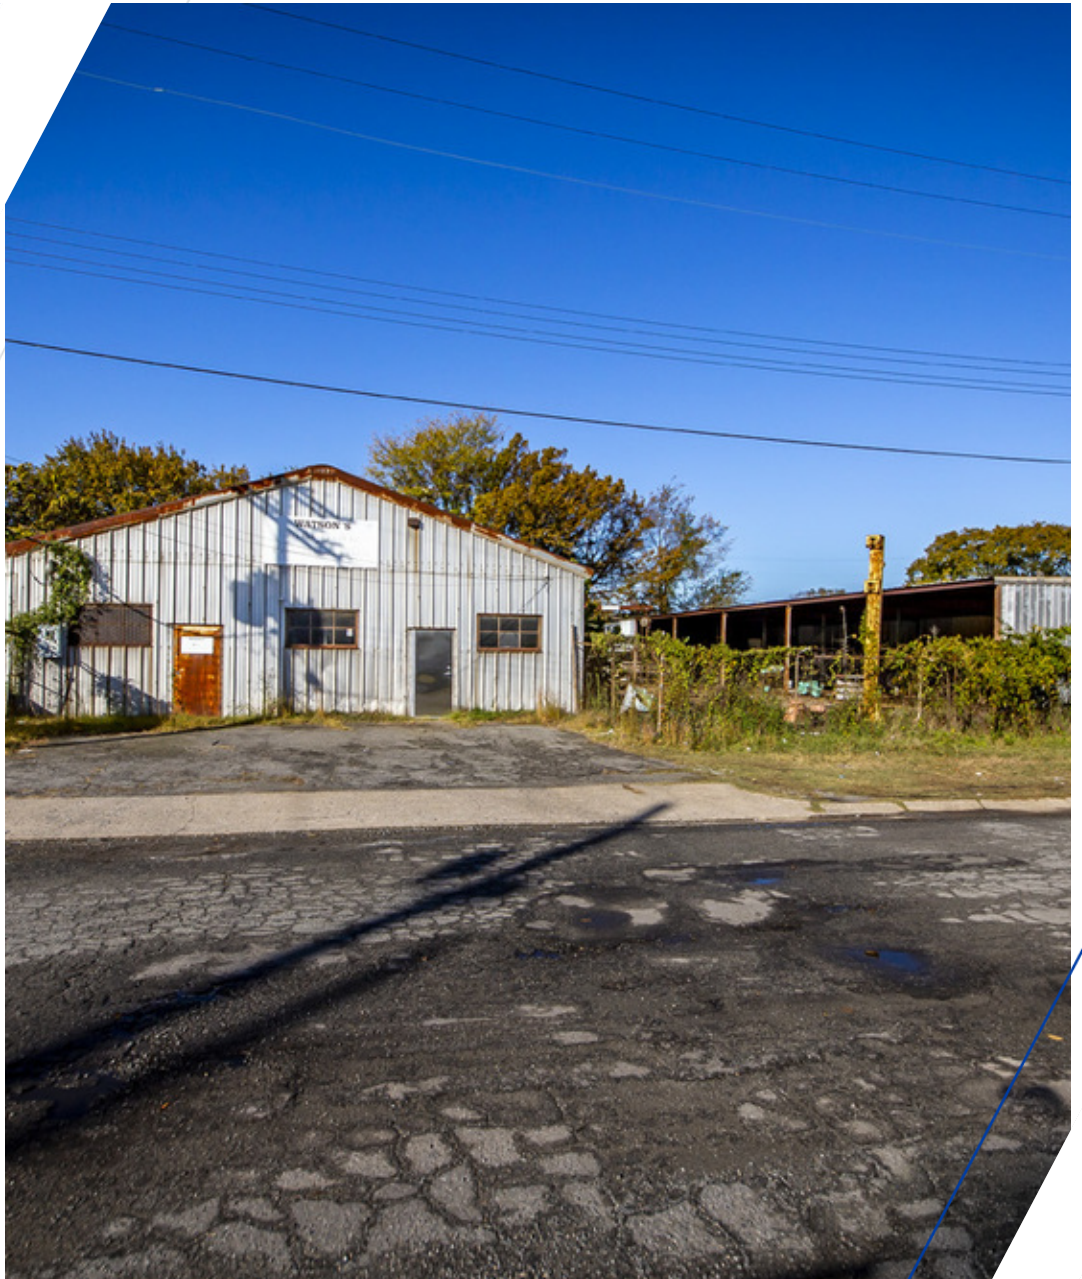

Each office independently owned and operated

RE/MAX ELITE

Arcade Square | 11324 Arcade Drive, Suites 22 & 23

Little Rock, AR 72212

501.291.3841

REMAX.COM

FOR SALE | INDUSTRIAL PROPERTY

WATSON MACHINE SHOP

1109 N PINE STREET, NORTH LITTLE ROCK, AR 72114

PRESENTED BY:

FRED LOUIS

Broker Associate

303.720.9410

fredz@remax.net

AR #AB00076956