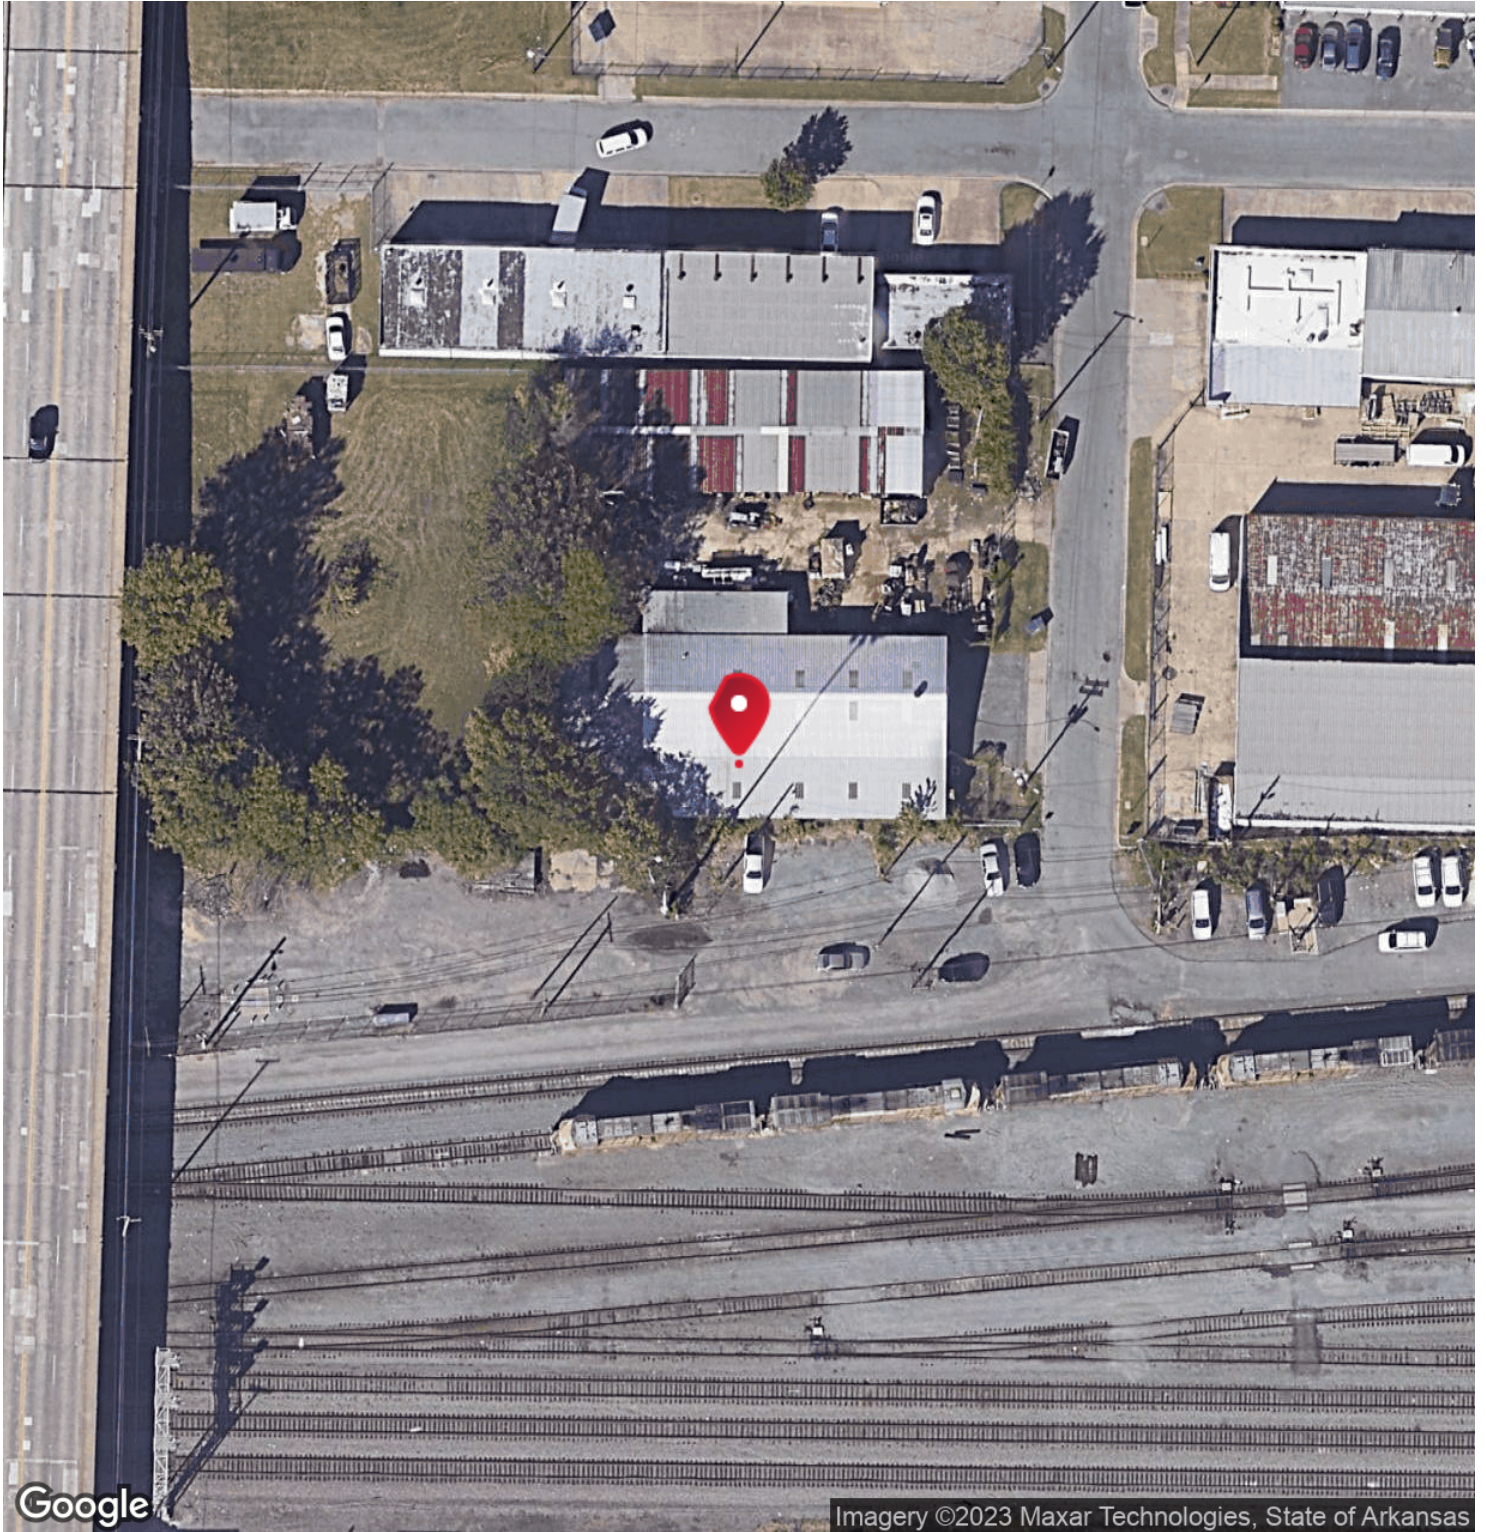

Arcade Square | 11324 Arcade Drive, Suites 22 & 23
Little Rock, AR 72212

501.291.3841

REMAX.COM

LOCATION MAP

INDUSTRIAL PROPERTY
FOR SALE

1109 N PINE STREET

AERIAL MAP

INDUSTRIAL PROPERTY
FOR SALE