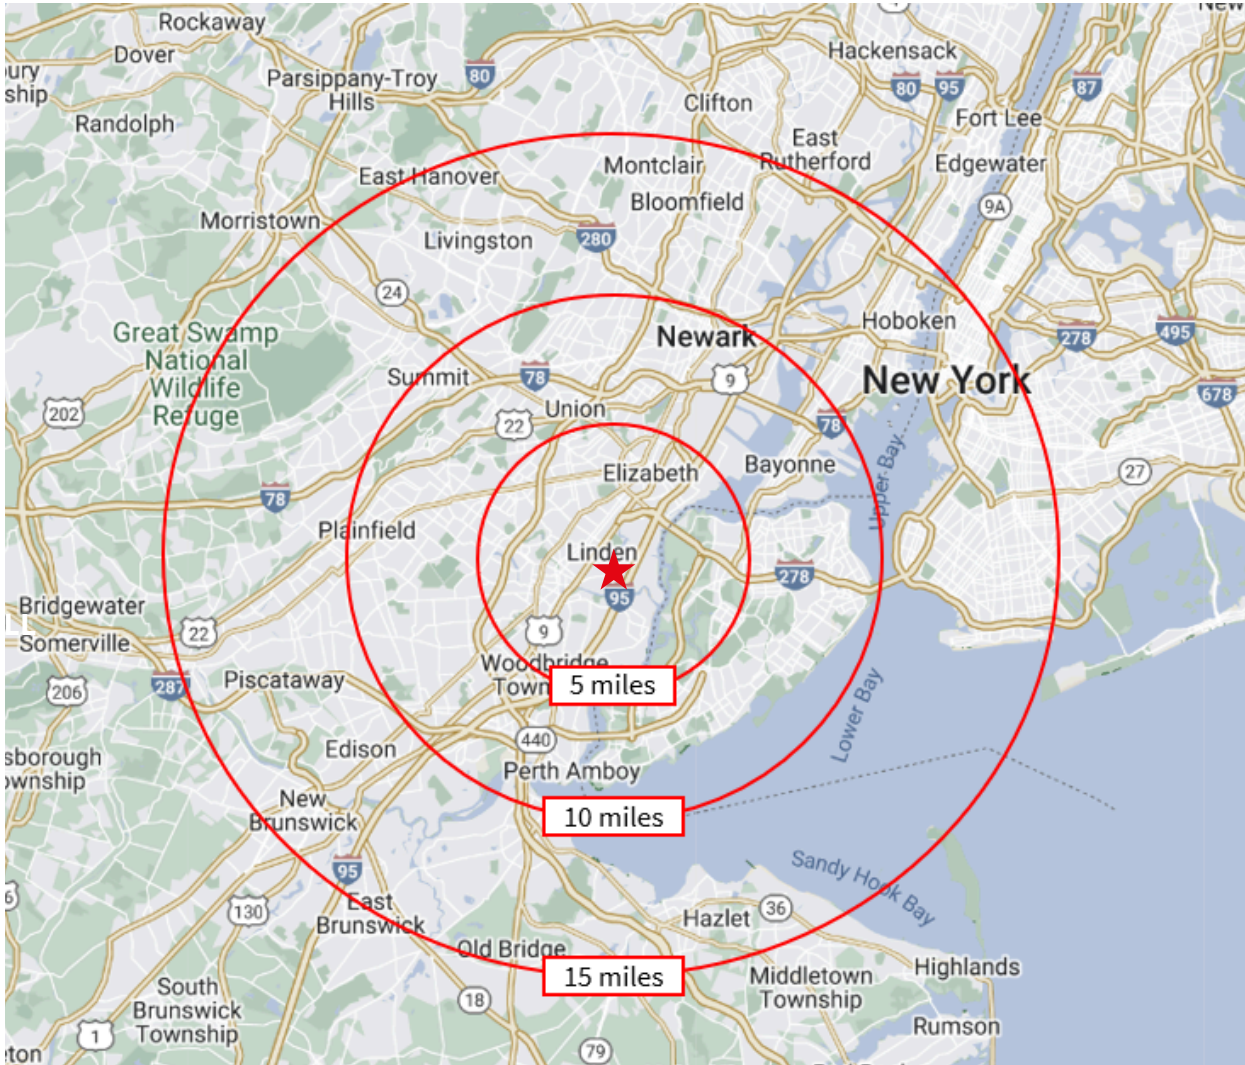

# For lease

30,000 SF Available

 **JLL** SEE A BRIGHTER WAY

1771 W Edgar Rd (Rt 1 N), Linden, NJ

## Key distances

- Route 1 & 9: Immediate access
- Interstate 95 (Exit 13): 3.3 miles
- Newark Liberty Intl Airport: 8.2 miles
- Port Newark / Elizabeth: 13.5 miles

JLL

**David Townes**

david.townes@jll.com