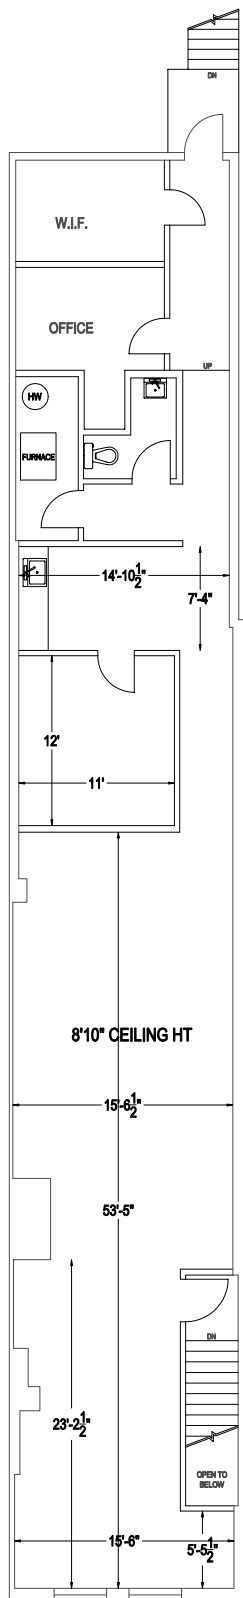

**MAIN FLOOR**

1,863 SF

**SECOND FLOOR**

1,711 SF

**BASEMENT**

246 SF

207 OTTAWA STREET NORTH  
HAMILTON, ONTARIO

14 SEPTEMBER 2024

**TOTAL AREA**

3,820 SF