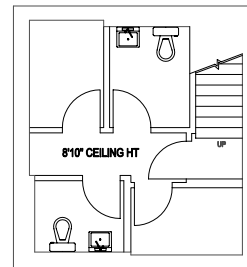

**MAIN FLOOR**

1,863 SF

**SECOND FLOOR**

1,711 SF

**BASEMENT**

246 SF

207 OTTAWA STREET NORTH  
HAMILTON, ONTARIO

14 SEPTEMBER 2024

**TOTAL AREA**

3,820 SF