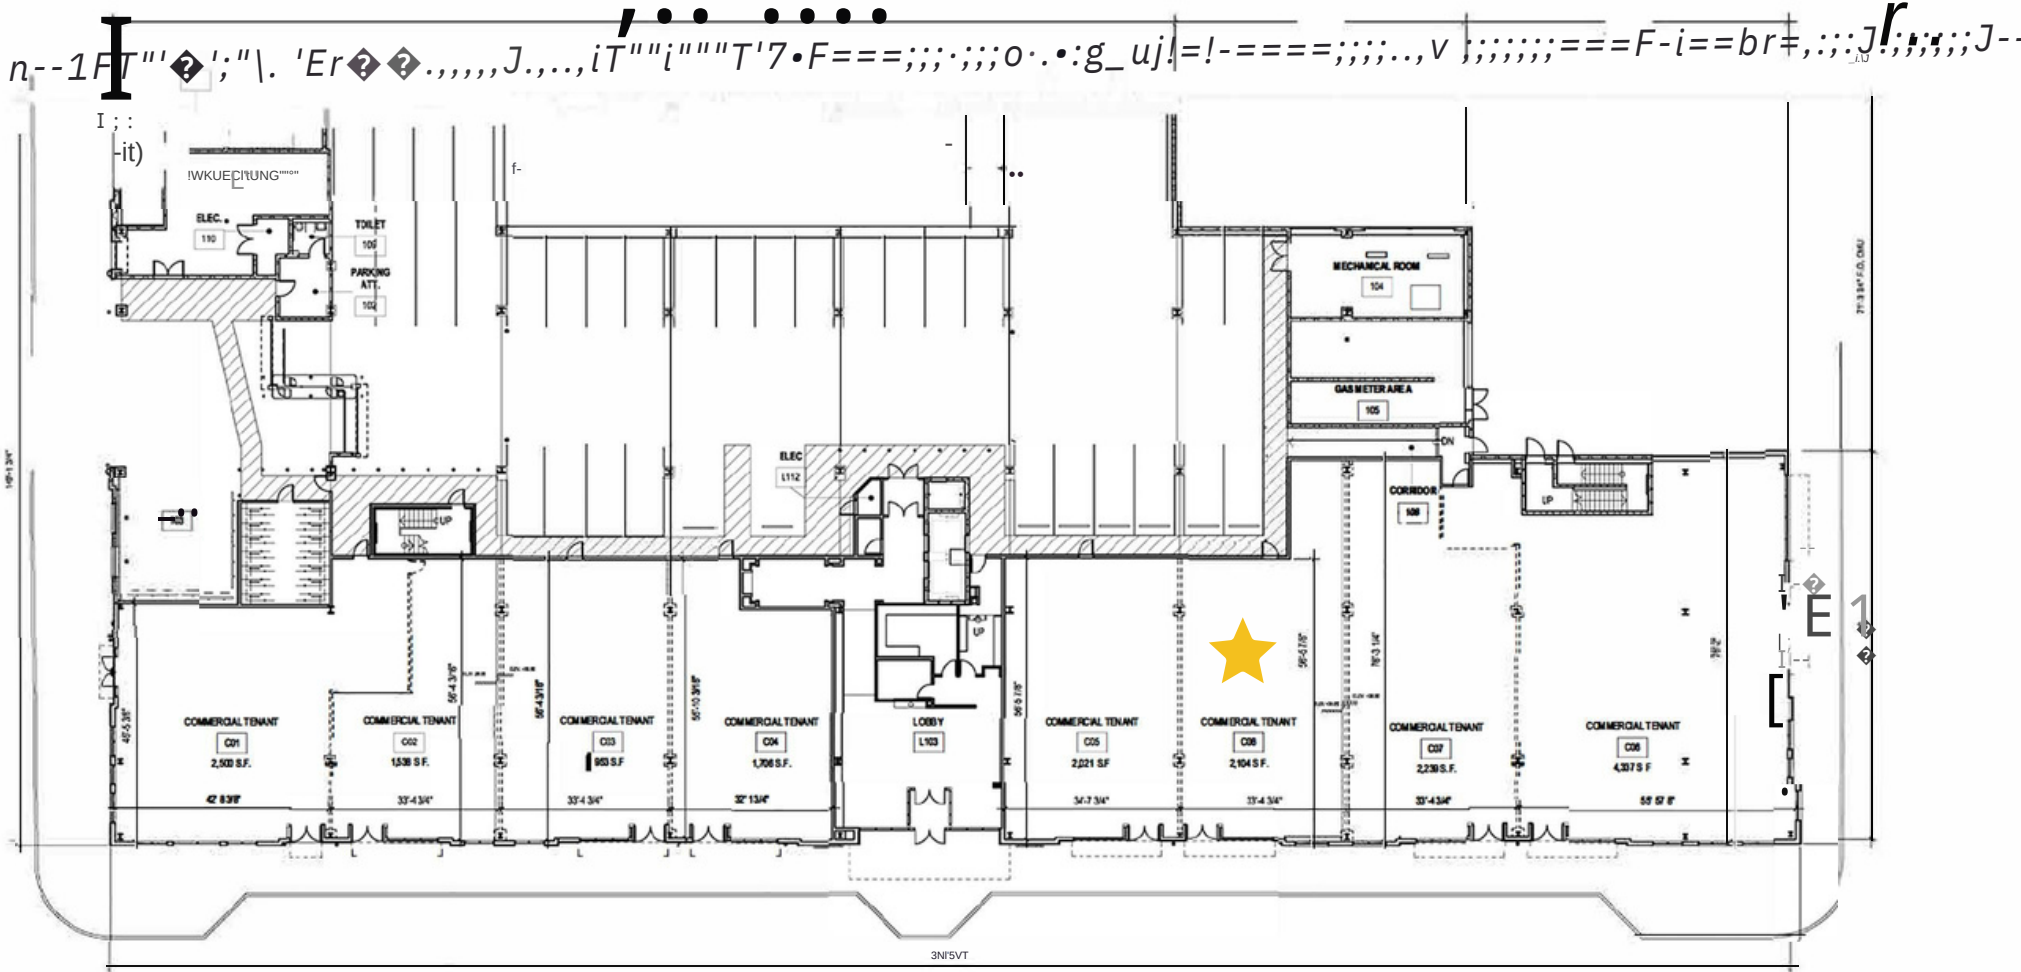

Simon David Real Estate
Retail For Lease
College & Crown
200 College Street, New Haven, CT

- LOCATION:** College Street between Crown & George
- SIZE:** Approximately 2,140 SF ground floor
- ASKING RENT:** \$35.00/SF + NNN (\$7/SF)
- POSSESSION:** Immediate
- PARKING:** On site paid parking, street parking & large municipal parking garage across the street
- NEIGHBORING TENANTS:** Bon Chon, T-Swirl, Taichi Bubble Tea, Oh-K Dog, Jack's, Yale New Haven Hospital, Yale University, Shubert Theater, College Street Music Hall, Geronimo Bar & Grill, Bar, Barcelona and Mecha Noodle Bar.

TENANT SPACE	SIZE
COMMERCIAL TENANT 01	2,500 S.F.
COMMERCIAL TENANT 02	1,538 S.F.
COMMERCIAL TENANT 03	1,953 S.F.
COMMERCIAL TENANT 04	1,706 S.F.
COMMERCIAL TENANT 05	2,021 S.F.
COMMERCIAL TENANT 06	2,104 S.F.
COMMERCIAL TENANT 07	1,307 S.F.
COMMERCIAL TENANT 08	4,337 S.F.
TOTAL COMMERCIAL TENANT	= 18,398 S.F.