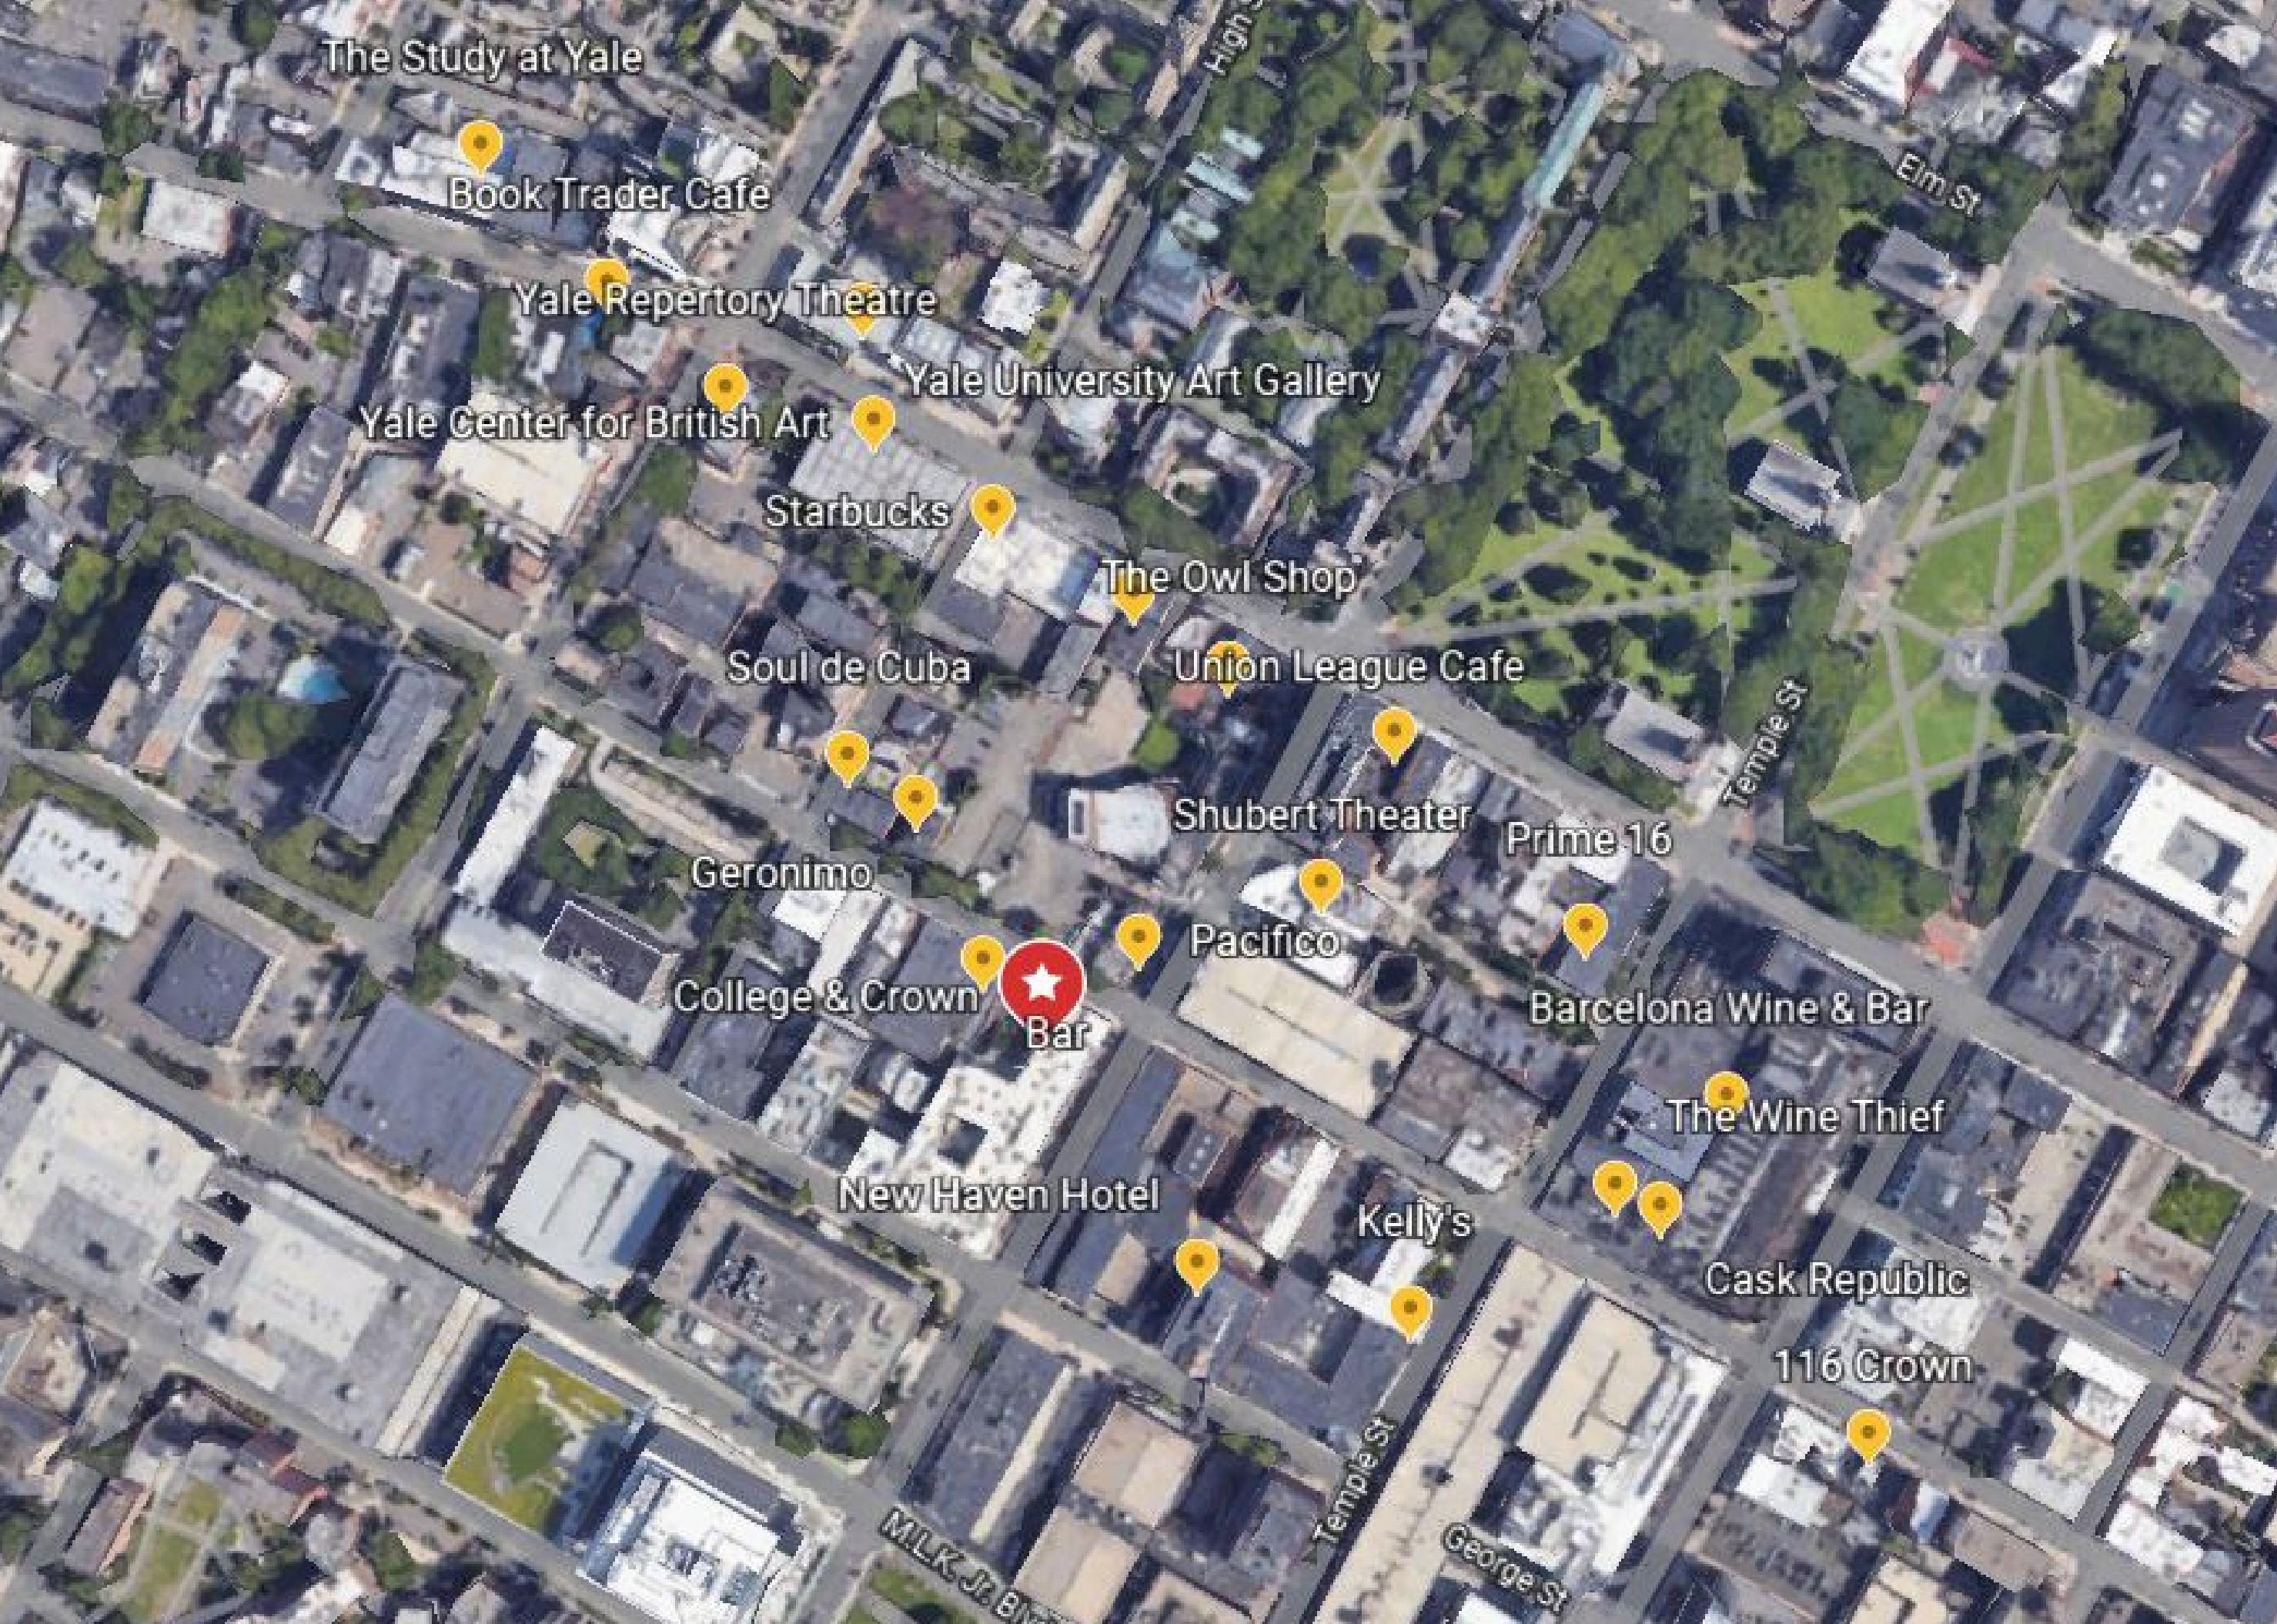

Simon David Real Estate
Retail For Lease
College & Crown
200 College Street, New Haven, CT

- LOCATION:** College Street between Crown & George
- SIZE:** Approximately 2,140 SF ground floor
- ASKING RENT:** \$35.00/SF + NNN (\$7/SF)
- POSSESSION:** Immediate
- PARKING:** On site paid parking, street parking & large municipal parking garage across the street
- NEIGHBORING TENANTS:** Bon Chon, T-Swirl, Taichi Bubble Tea, Oh-K Dog, Jack's, Yale New Haven Hospital, Yale University, Shubert Theater, College Street Music Hall, Geronimo Bar & Grill, Bar, Barcelona and Mecha Noodle Bar.

COLLEGE & CROWN
 100 COLLEGE STREET
 NEW HAVEN, CONNECTICUT
 02/22/2017

The Study at Yale

Book Trader Cafe

Yale Repertory Theatre

Yale Center for British Art

Yale University Art Gallery

Starbucks

The Owl Shop

Soul de Cuba

Union League Cafe

Shubert Theater

Prime 16

Geronimo

Pacifico

College & Crown Bar

Barcelona Wine & Bar

The Wine Thief

New Haven Hotel

Kelly's

Cask Republic

116 Crown