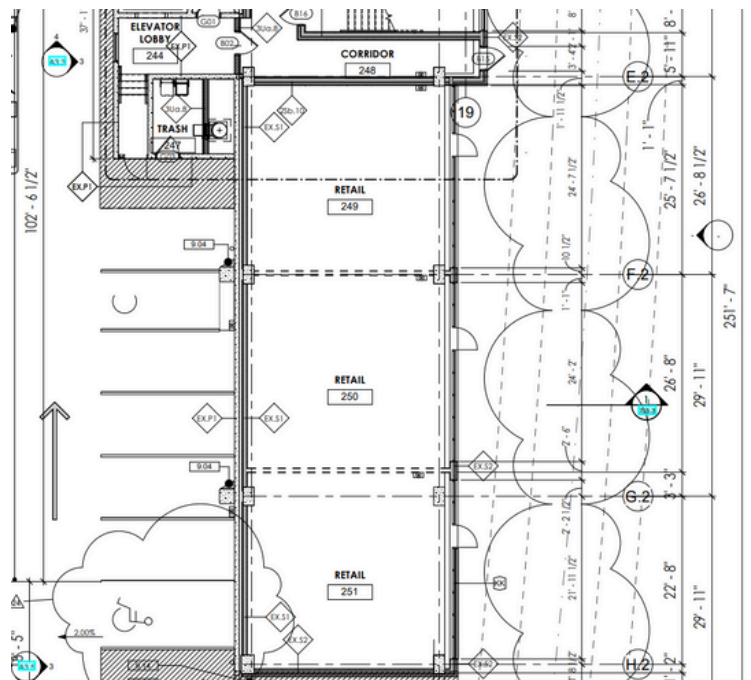

JCM
Ventures

89 Centennial Olympic Park Dr. NW

Atlanta, GA 30313

Retail Suites 249, 250, 251

ABOUT THE SPACE

- **2,261 SF** available for Lease
- **Suites** 249, 250, 251
- Can be **leased separately or combined**
- **Connected** to Reverb Hotel (operated by Hard Rock)
- **Directly across** from Mercedes Benz Stadium
- **Ample parking**
- **Frontage on major street** with foot traffic for all events and games