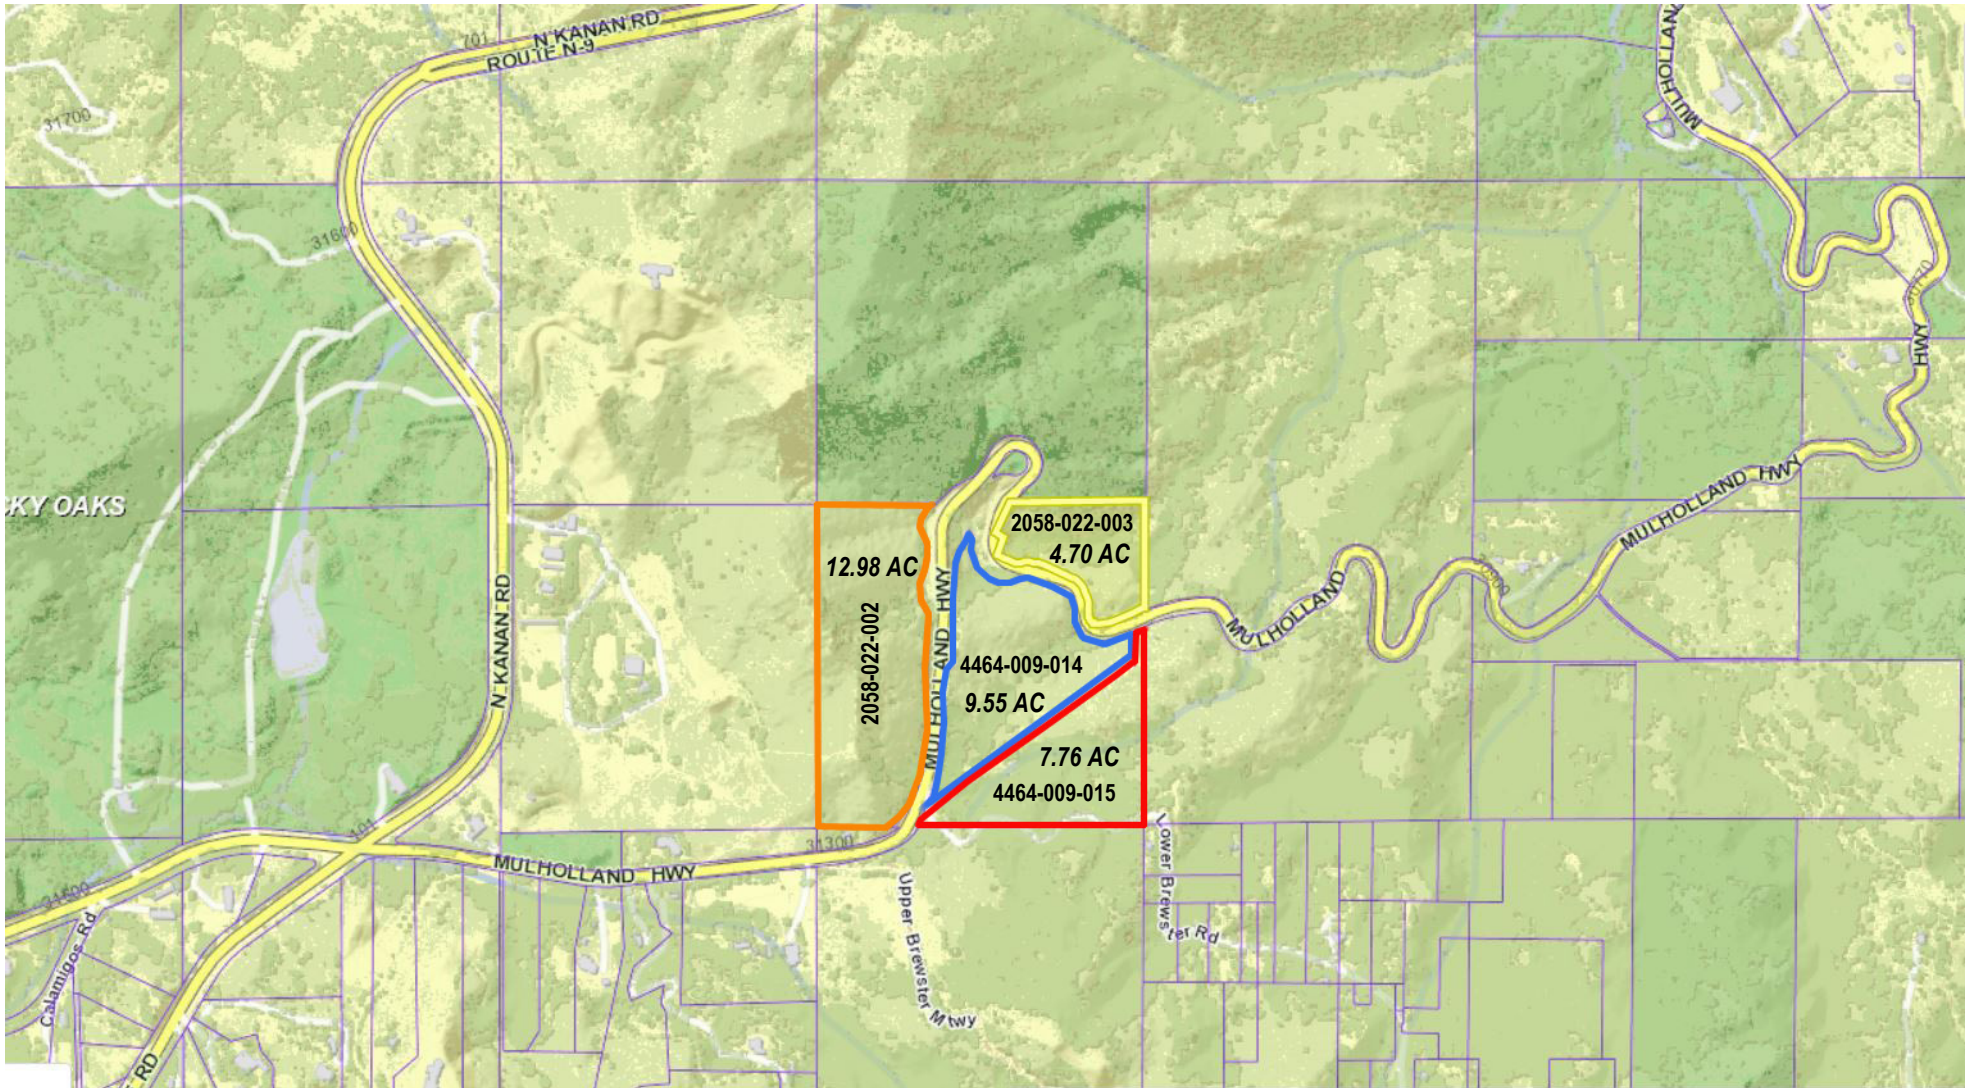

31100 Mulholland Highway  
MALIBU, CALIFORNIA

Total 4 Parcels: Approx. 35 Acres