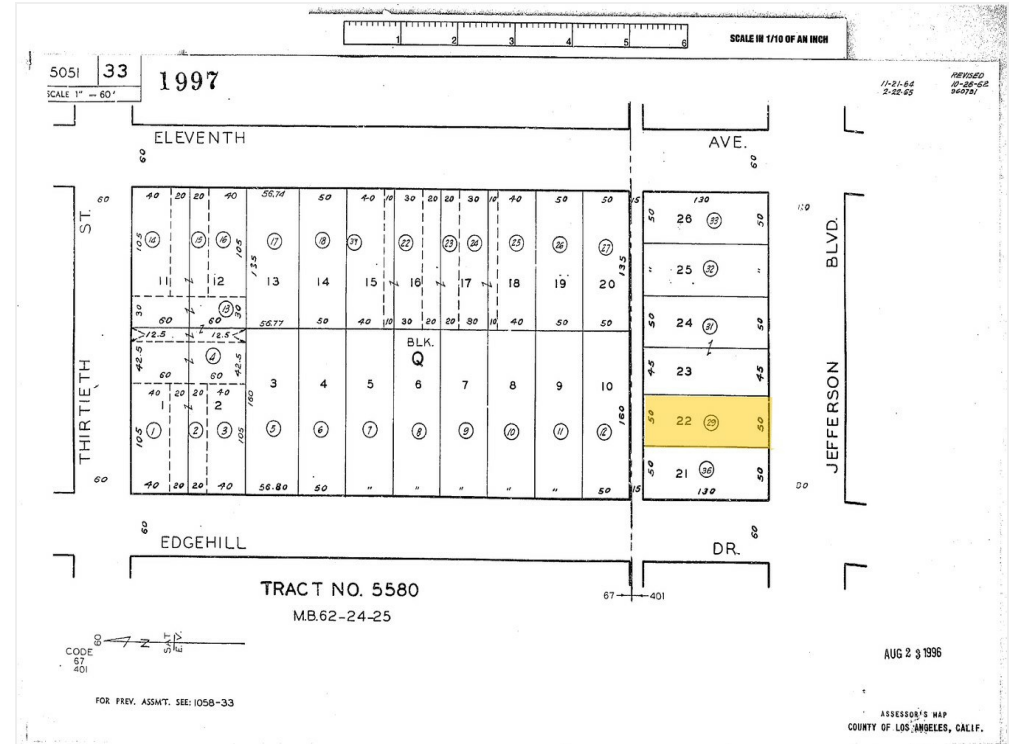

3121 W Jefferson Blvd

3121 W Jefferson Blvd, Los Angeles, CA 90018

Property Photos

Plat Map