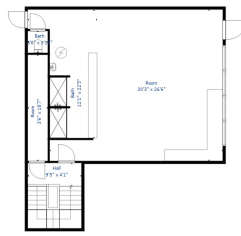

Estimated areas

GLA FLOOR 1: 78 sq. ft, excluded 19215 sq. ft
 GLA FLOOR 2: 6627 sq. ft, excluded 309 sq. ft
 Total GLA 6705 sq. ft, total scanned area 26229 sq. ft

Measurements Are Calculated By Cubicasa Technology. Deemed Highly Reliable But Not Guaranteed.