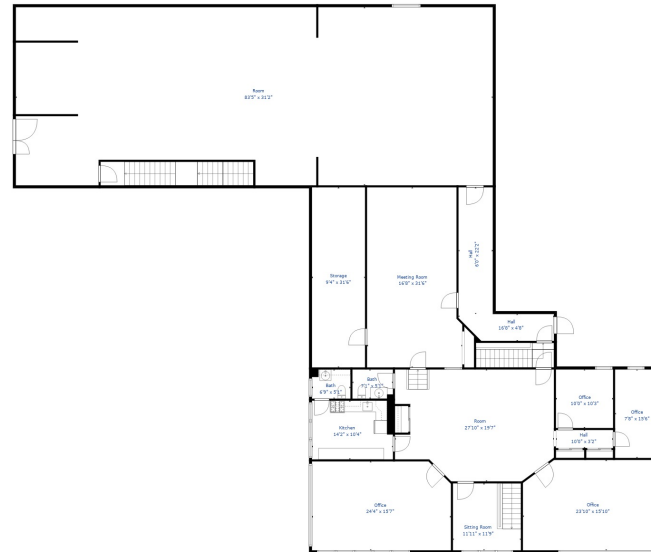

Estimated areas

GLA FLOOR 1: 78 sq. ft, excluded 19215 sq. ft
 GLA FLOOR 2: 6627 sq. ft, excluded 309 sq. ft
 Total GLA 6705 sq. ft, total scanned area 26229 sq. ft

Measurements Are Calculated By Cubicasa Technology. Deemed Highly Reliable But Not Guaranteed.