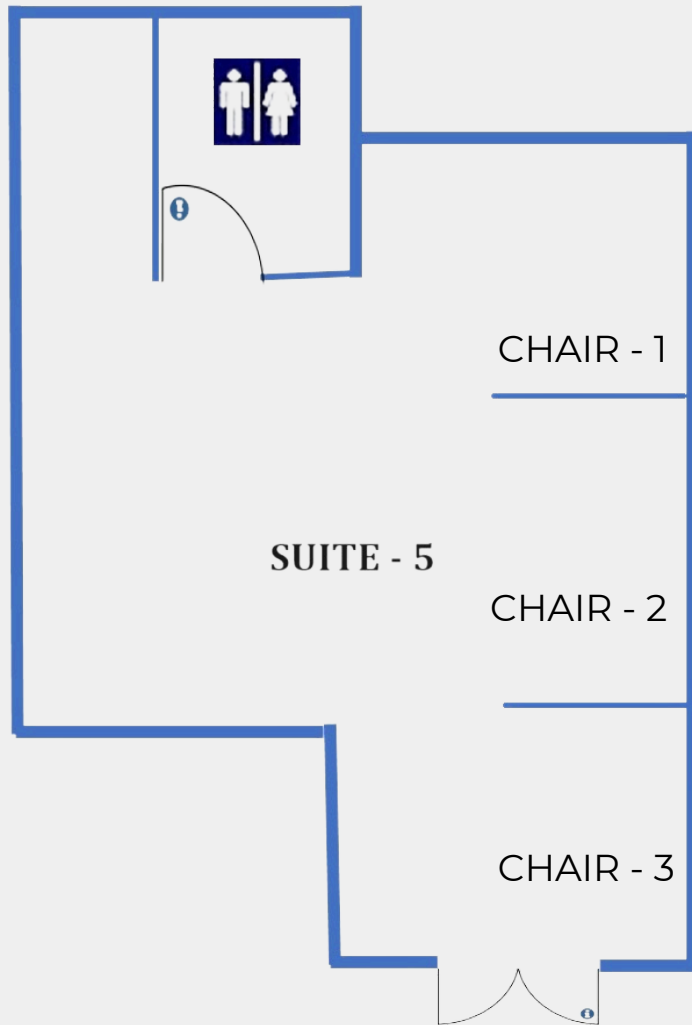

# FLOOR PLAN

SUITE - 1  
\$1,199

SUITE-2  
\$999

SUITE-3  
\$999

SUITE-4  
\$999

240 W NORTHWEST HWY  
PALATINE, IL 60067

# FLOOR PLAN

CHAIR - 1  
\$699

CHAIR-2  
\$699

CHAIR-3  
\$699

**248 W NORTHWEST HWY  
PALATINE, IL 60067**