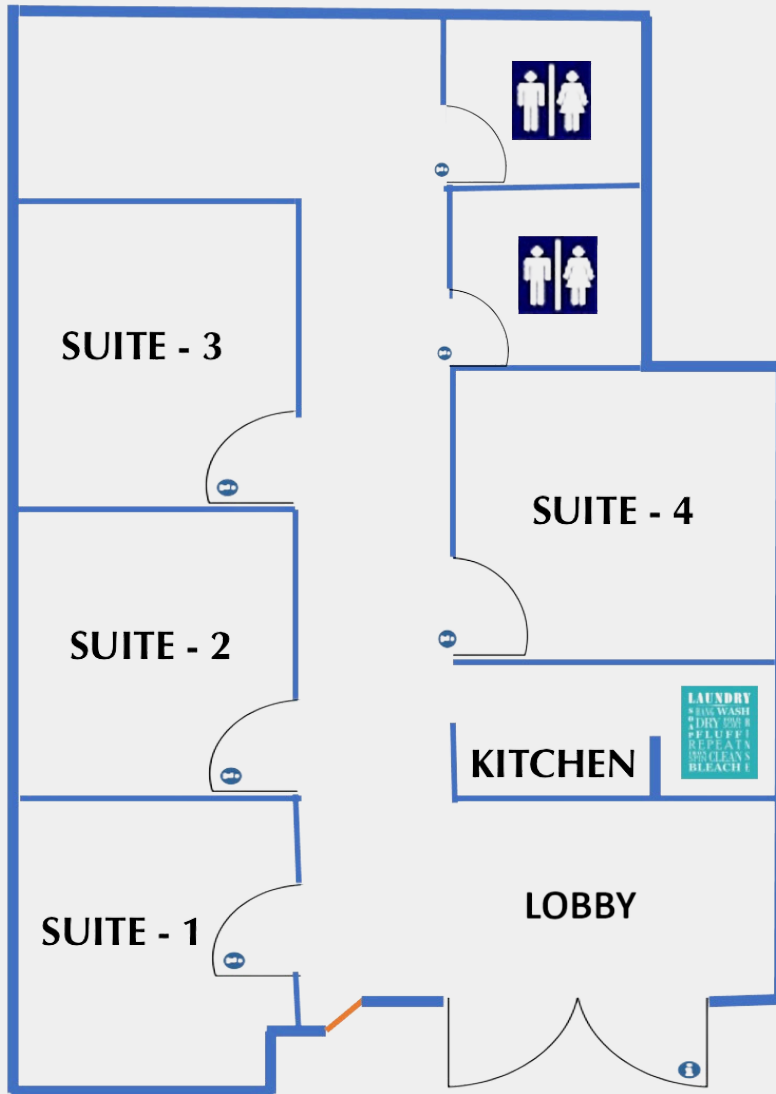

# PROPERTY OVERVIEW

SALON SUITES AVAILABLE FOR OCCUPANCY  
SPACIOUS SALON SUITES  
HIGH-QUALITY FIXTURES AND FINISHES ON-SITE AMENITIES  
SUCH AS PARKING, RESTROOMS, AND COMMON AREAS  
FLEXIBLE LEASE TERMS TO ACCOMMODATE YOUR BUSINESS N

# FLOOR PLAN

SUITE - 1  
\$1,199

SUITE-2  
\$999

SUITE-3  
\$999

SUITE-4  
\$999

240 W NORTHWEST HWY  
PALATINE, IL 60067

# FLOOR PLAN

CHAIR - 1  
\$699

CHAIR-2  
\$699

CHAIR-3  
\$699

**248 W NORTHWEST HWY  
PALATINE, IL 60067**