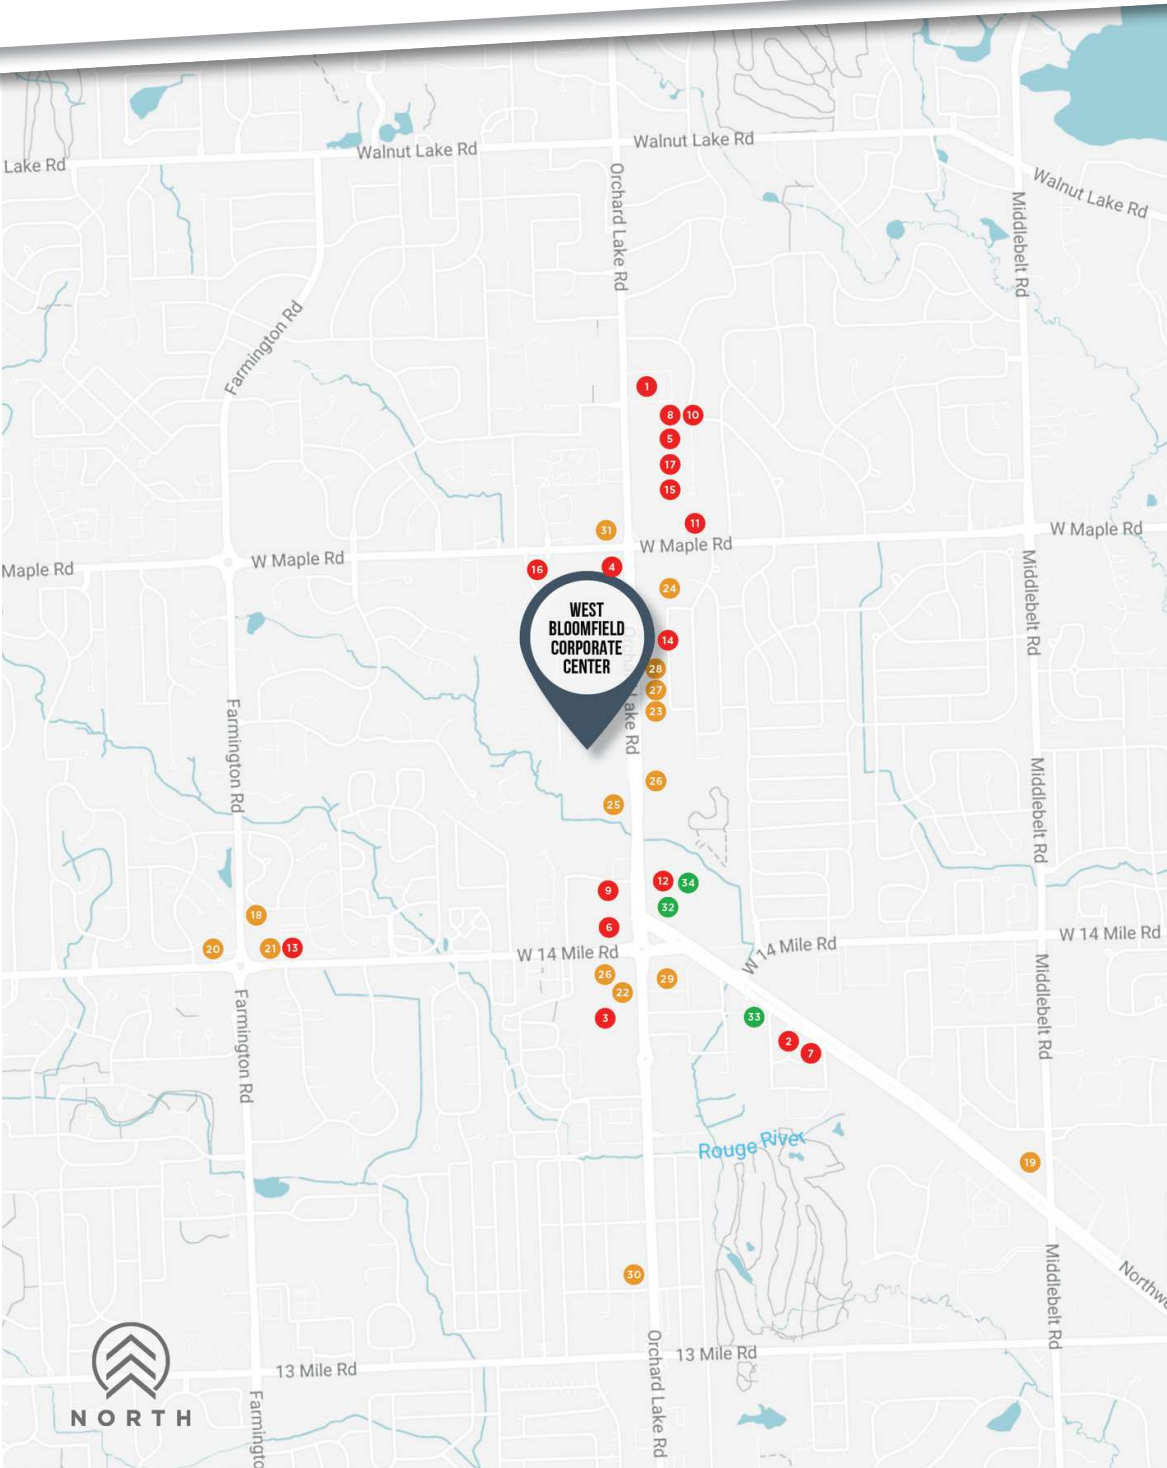

## AVAILABLE SUITES

AVAILABLE SUITES				
SUITE	RSF	USF	MONTHLY RENT	AVAILABILITY
100	5,606	5,005	\$8,852.81	IMMEDIATE
149	2,024	1,807	\$3,196.23	IMMEDIATE
201	865	772	\$1,365.98	IMMEDIATE
300	6,231	5,563	\$9,839.79	120-180 DAYS
<b>Total Available</b>	<b>14,726</b>	<b>13,147</b>		

## BARS/RESTAURANTS

- 1 Aurora Italiana
- 2 Basil Indian Bistro
- 3 Buffalo Wild Wings
- 4 Crispelli's
- 5 Golden Phoenix Chinese
- 6 J. Alexander's
- 7 Kola Restaurant
- 8 La Marsa
- 9 Leo's Coney Island
- 10 Mene Sushi
- 11 NARA Sushi & Hibachi
- 12 New Yotsuba Japanese
- 13 Ninja Sushi
- 14 Redcoat Tavern
- 15 Shangri-La
- 16 Soora Korean
- 17 The Jagged Fork

## FAST/FAST CASUAL

- 18 Benito's Pizza
- 19 Buddy's Pizza
- 20 Dunkin'
- 21 Jersey Bagel Deli
- 22 McDonalds
- 23 New York Bagel
- 24 Olga's Kitchen
- 25 Panera Bread
- 26 Potbelly
- 27 Smashburger
- 28 Stage Deli
- 29 Starbucks
- 30 Taco Bell
- 31 Tim Hortons

## HOTELS

- 32 Hampton Inn
- 33 Holiday Inn Express & Suites
- 34 Home2 Suites by Hilton