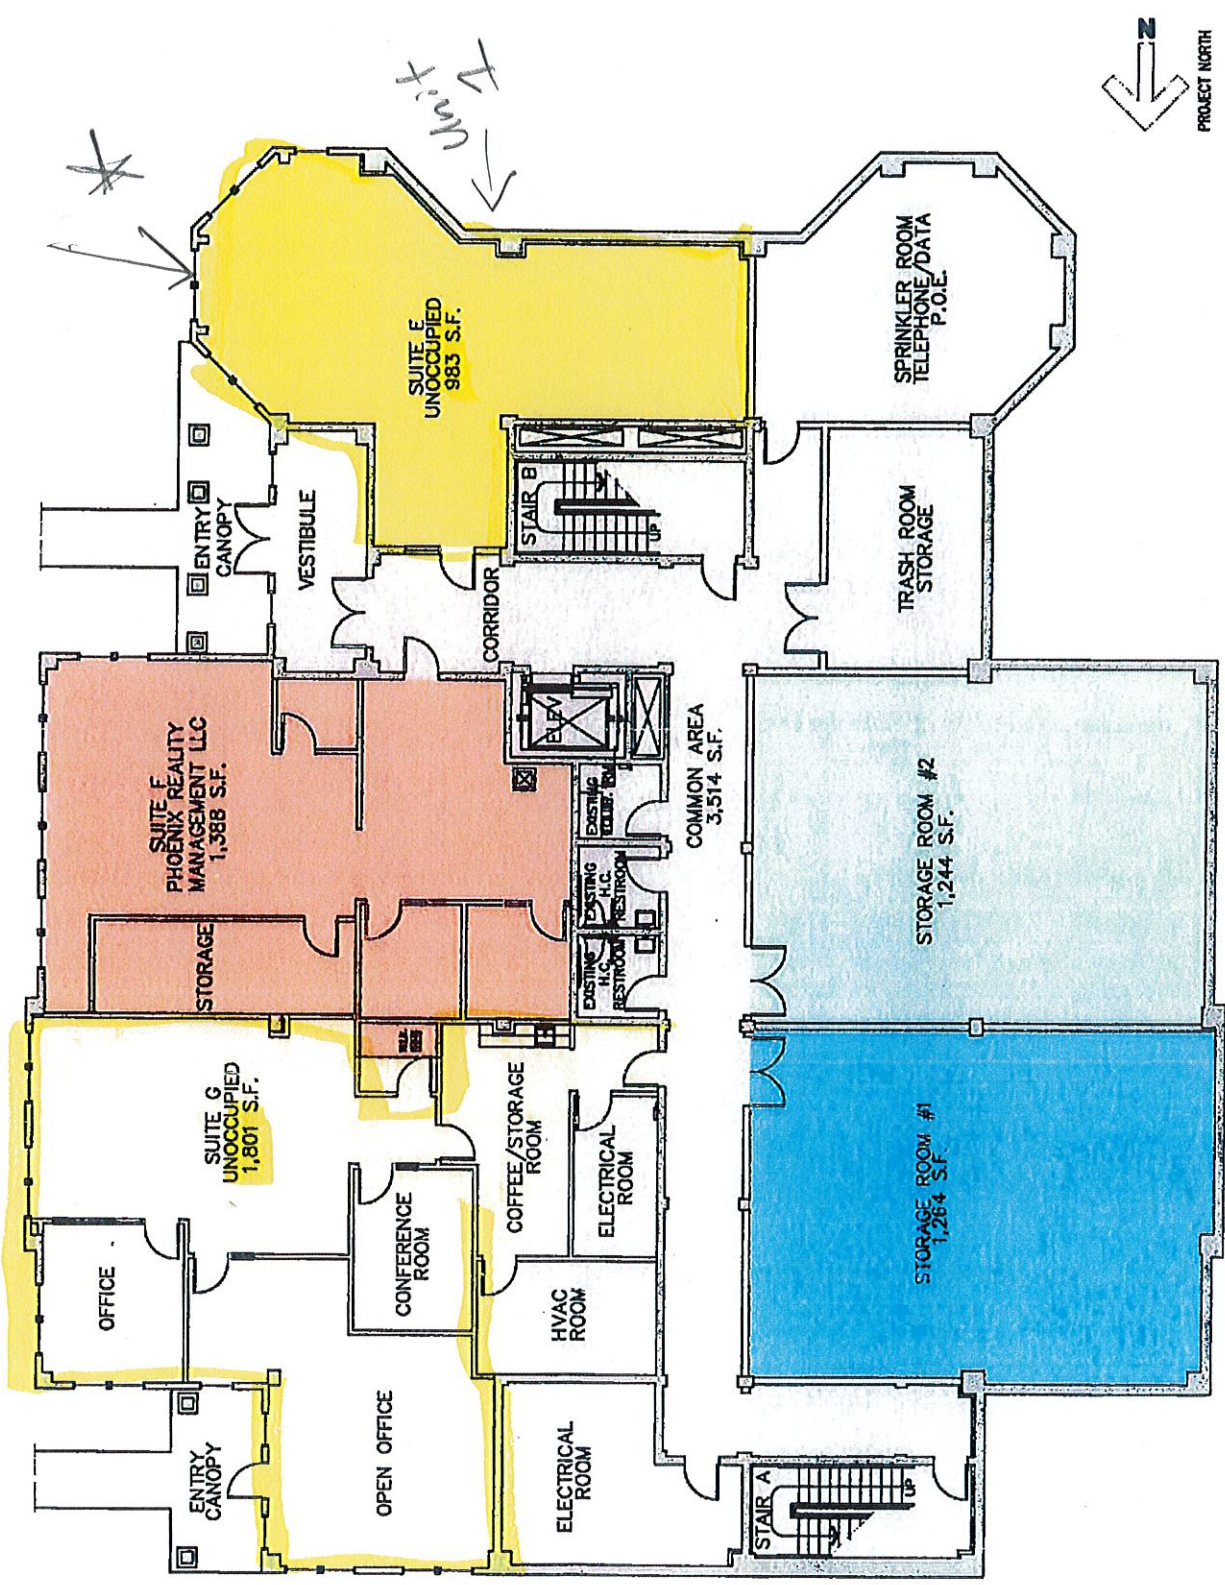

OFFICE BUILDING "B"

HERITAGE CENTER
464 HERITAGE RD
SOUTHBRURY, CONNECTICUT 06488

LOWER LEVEL FLOOR
PLAN

SCALE: NTS
DATE: 7/27/10
REV:

DRAWING NO.
FP-LL

Unit