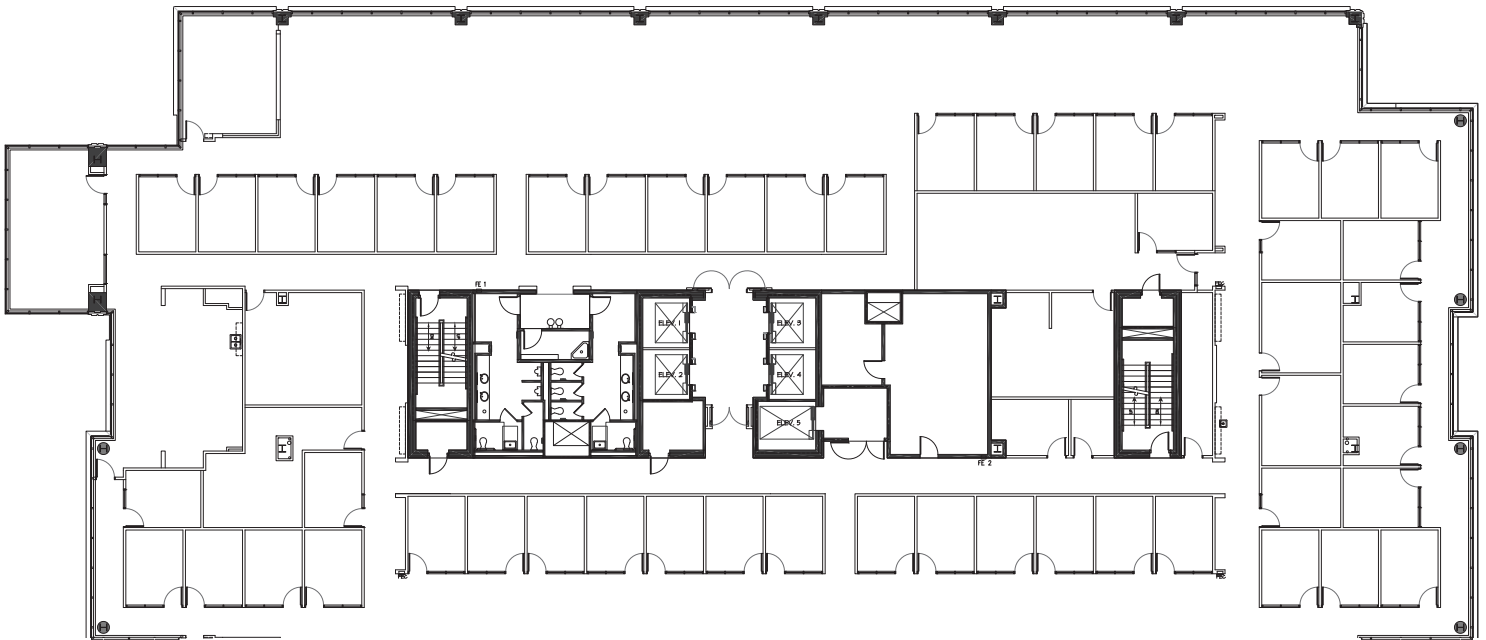

FOR LEASE

METWEST ONE

4030 Boy Scout Blvd Tampa, FL 33607 | USA

Suite 500

27,728 SF

For more information, please contact:

Angela H. Odell
+1 813 514 2435
angela.odell@cushwake.com

Melanie Jackson CCIM, SIOR
+1 813 424 3210
melanie.jackson@cushwake.com