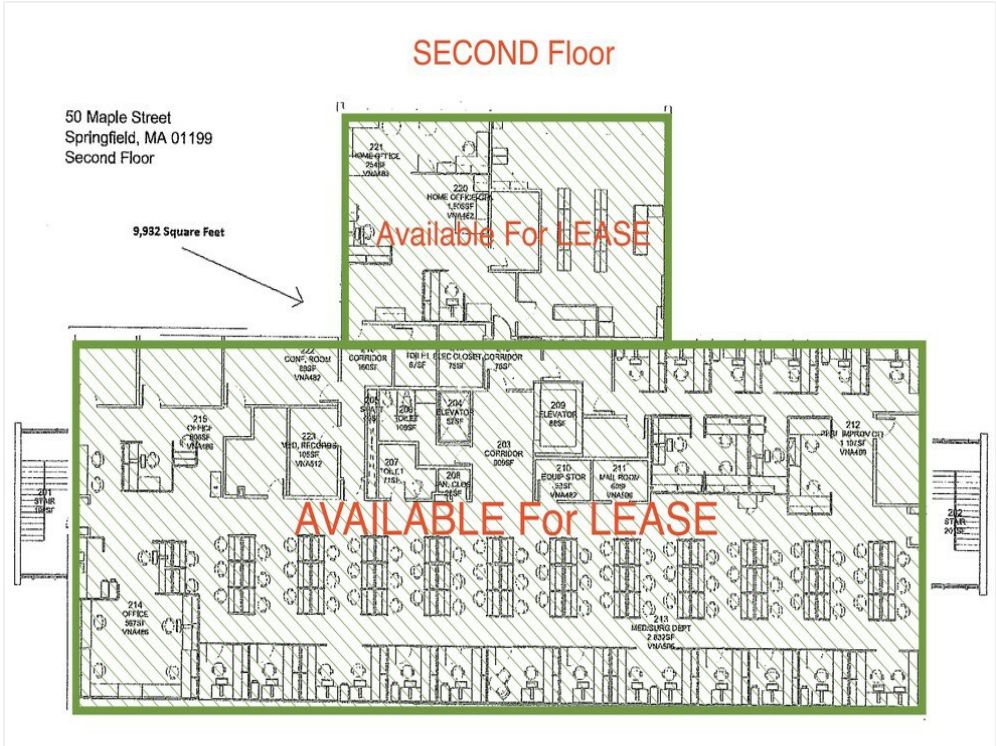

Property Photos

50 Maple St

50 Maple St, Springfield, MA 01103

Property Photos

50 Maple St

50 Maple St, Springfield, MA 01103

Property Photos

2nd Floor Layout