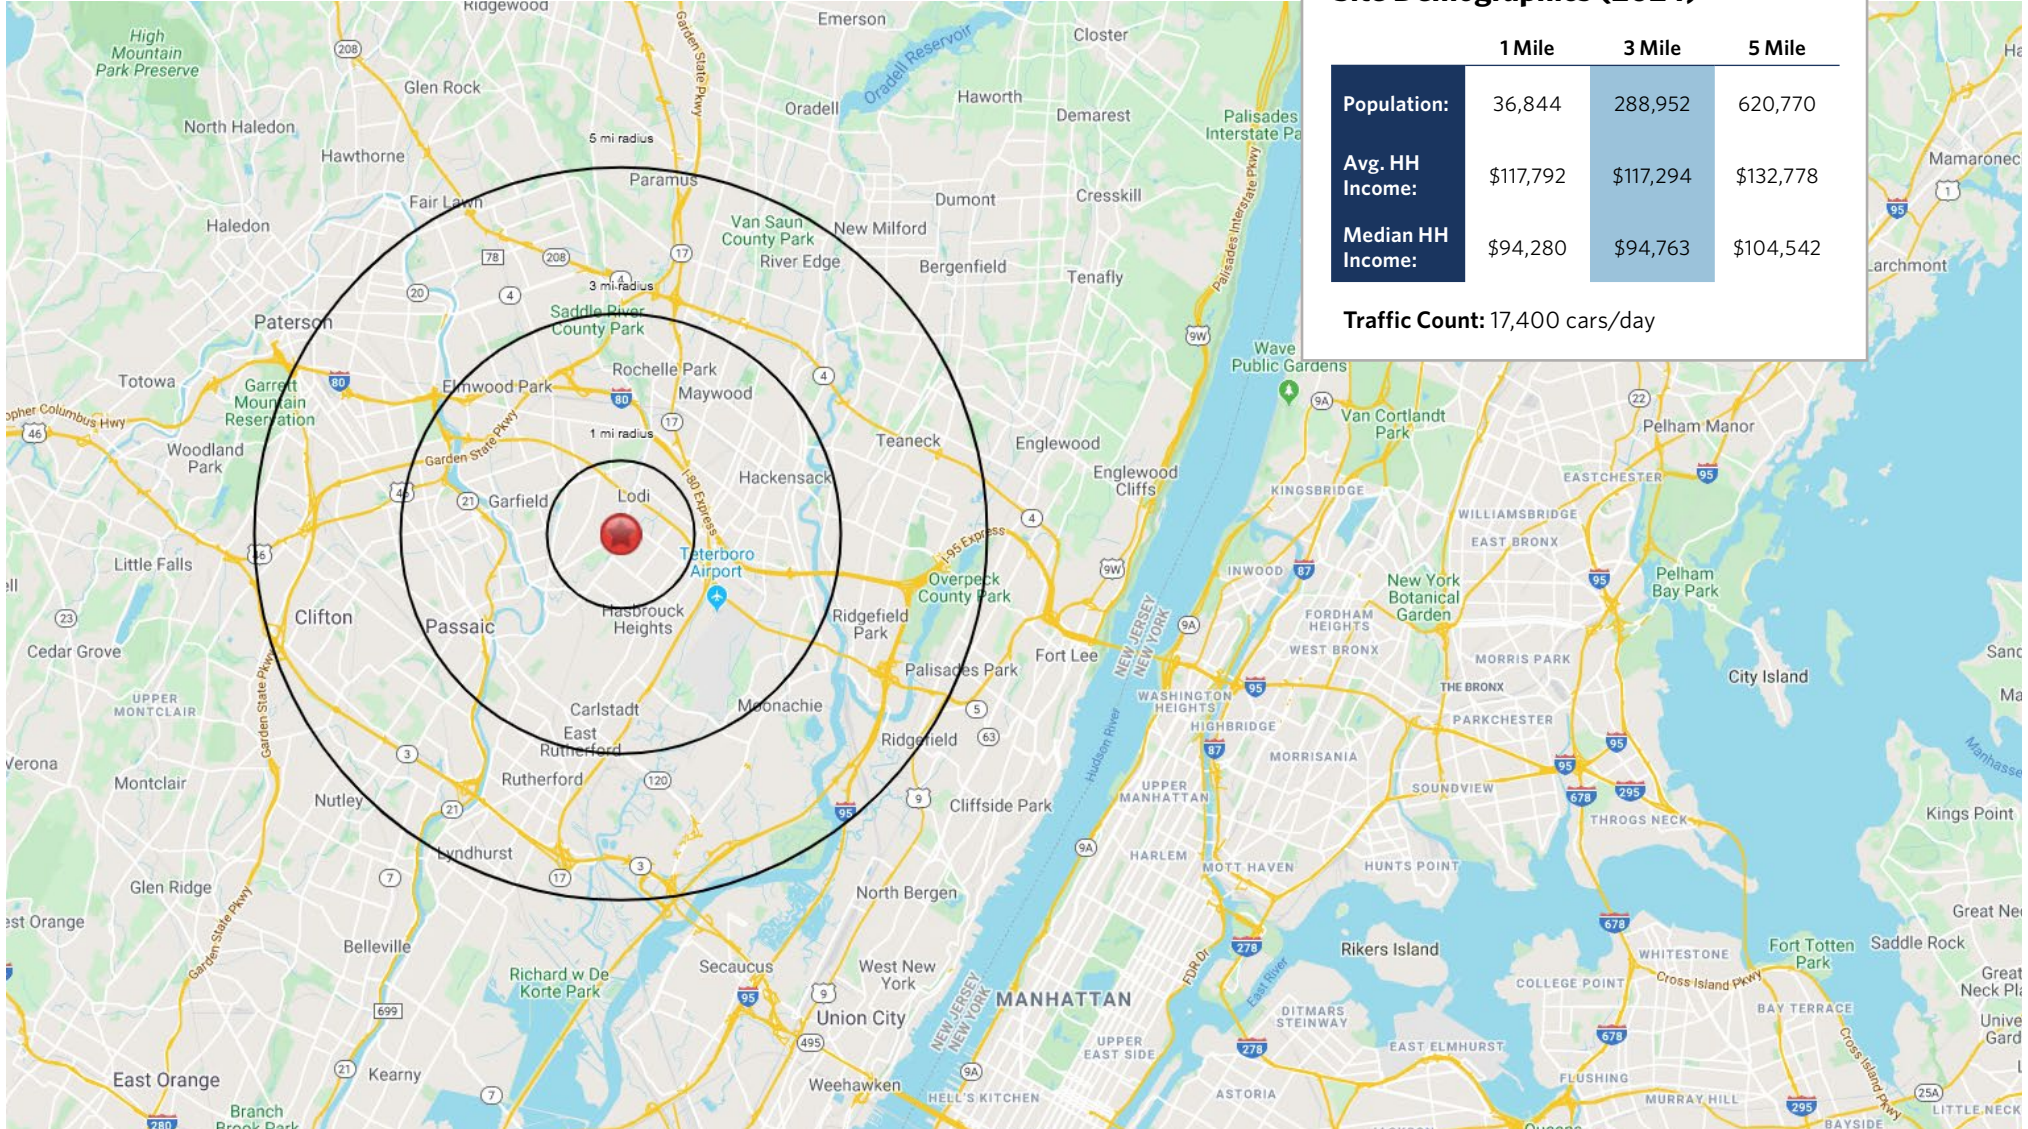

LODI MARKETPLACE

2-4 Memorial Drive, Lodi, NJ 07644

LODI MARKETPLACE

2-4 Memorial Drive, Lodi, NJ 07644

LODI MARKETPLACE

2-4 Memorial Drive, Lodi, NJ 07644

For information:

Kyle Irwin

Total Square Feet: 121,779

LODI MARKETPLACE

2-4 Memorial Drive, Lodi, NJ 07644

Site Demographics (2024)

	1 Mile	3 Mile	5 Mile
Population:	36,844	288,952	620,770
Avg. HH Income:	\$117,792	\$117,294	\$132,778
Median HH Income:	\$94,280	\$94,763	\$104,542

Traffic Count: 17,400 cars/day