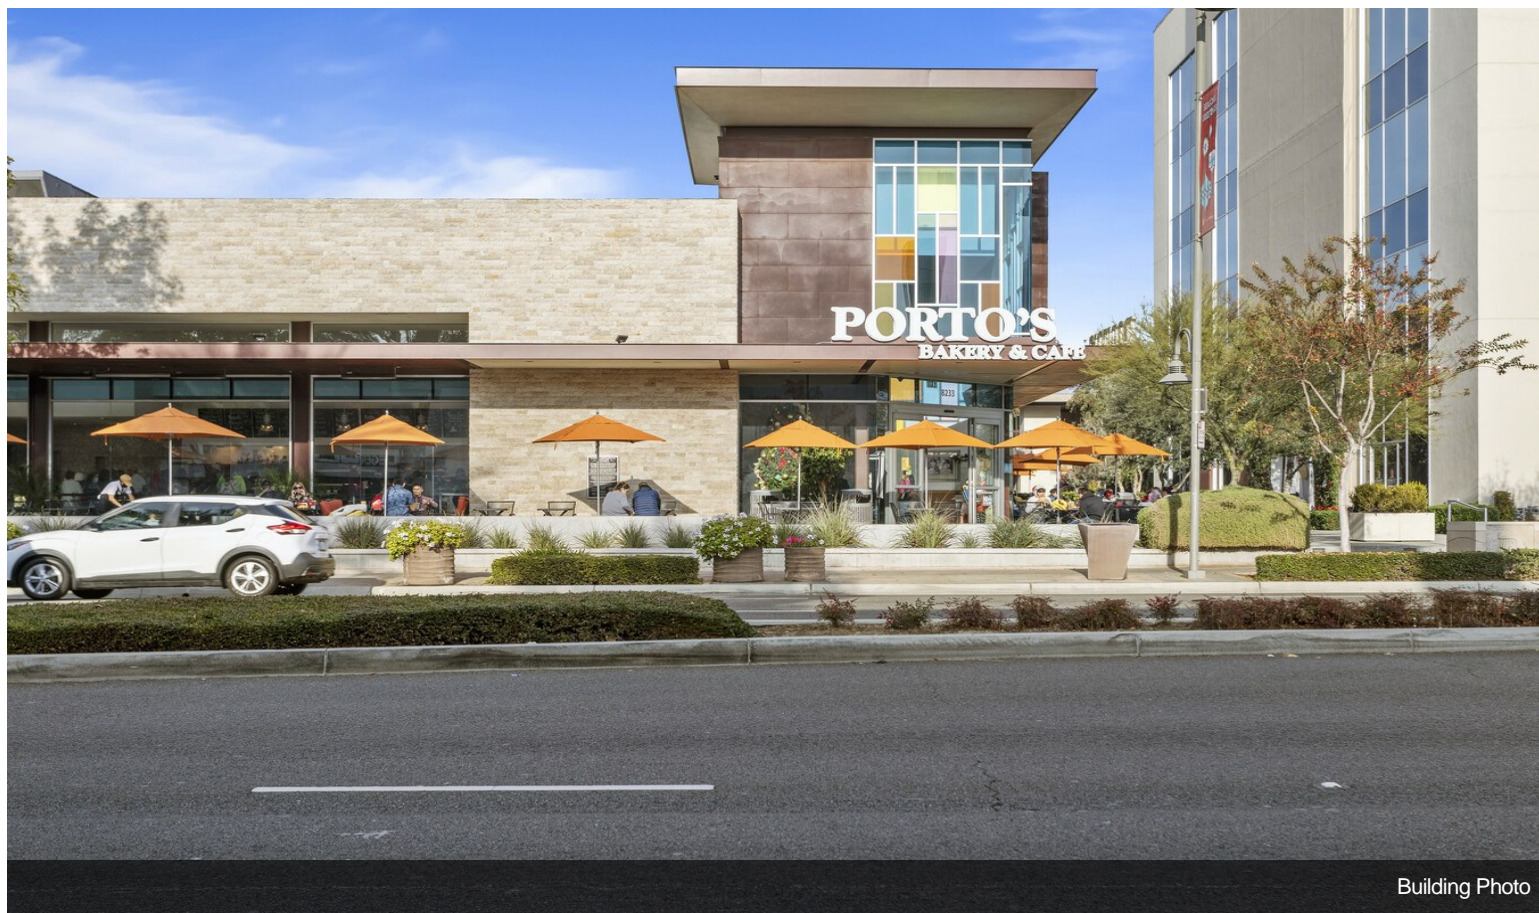

Property Photos

Building Photo