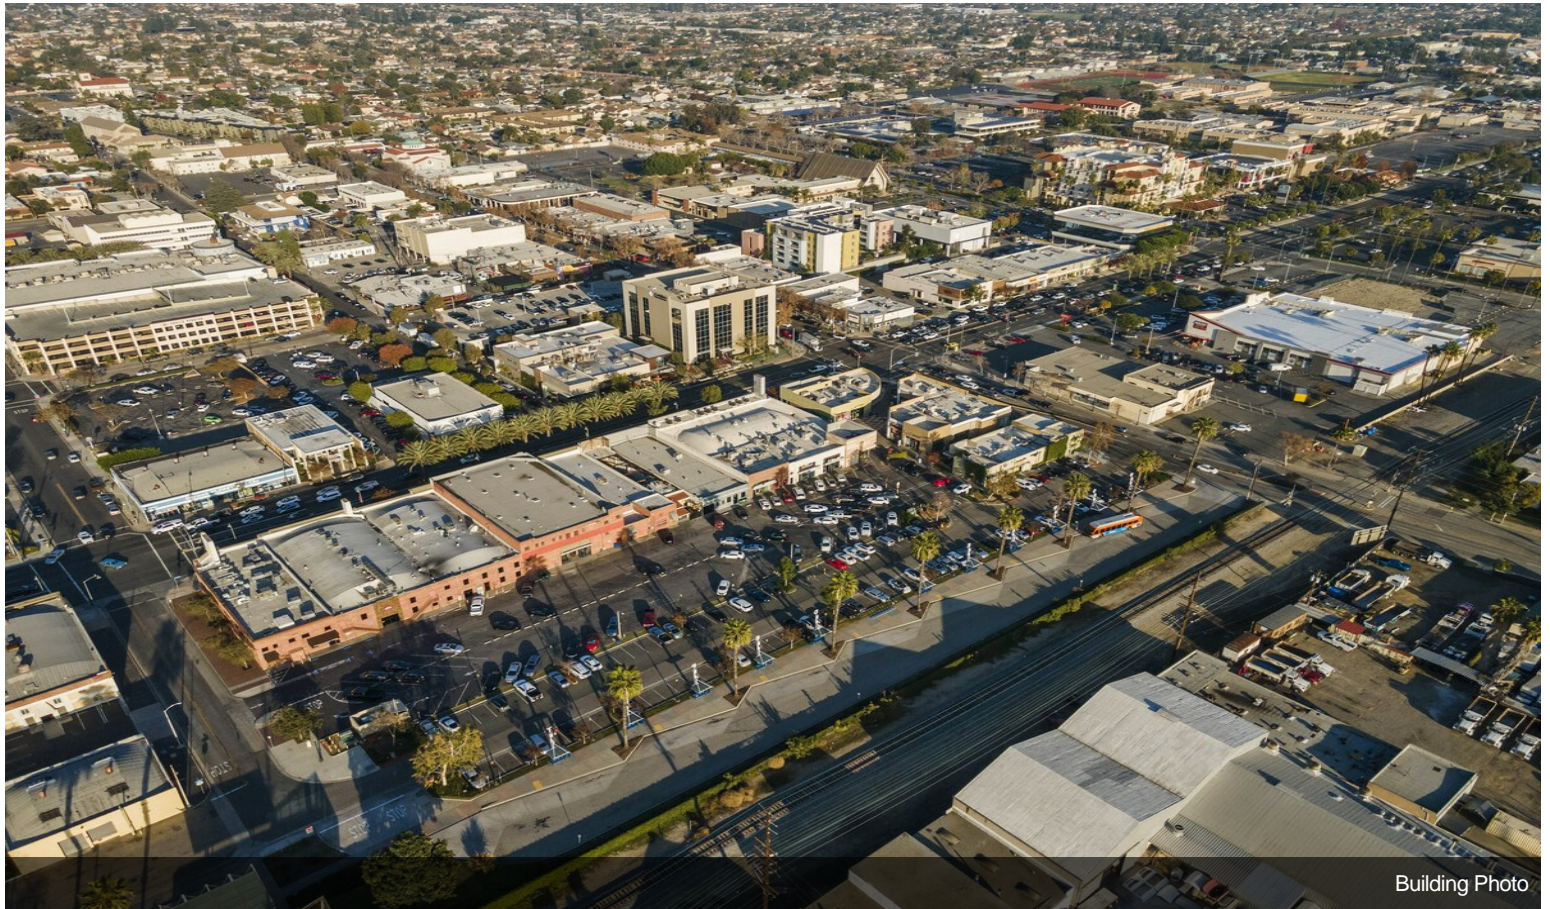

Building Photo