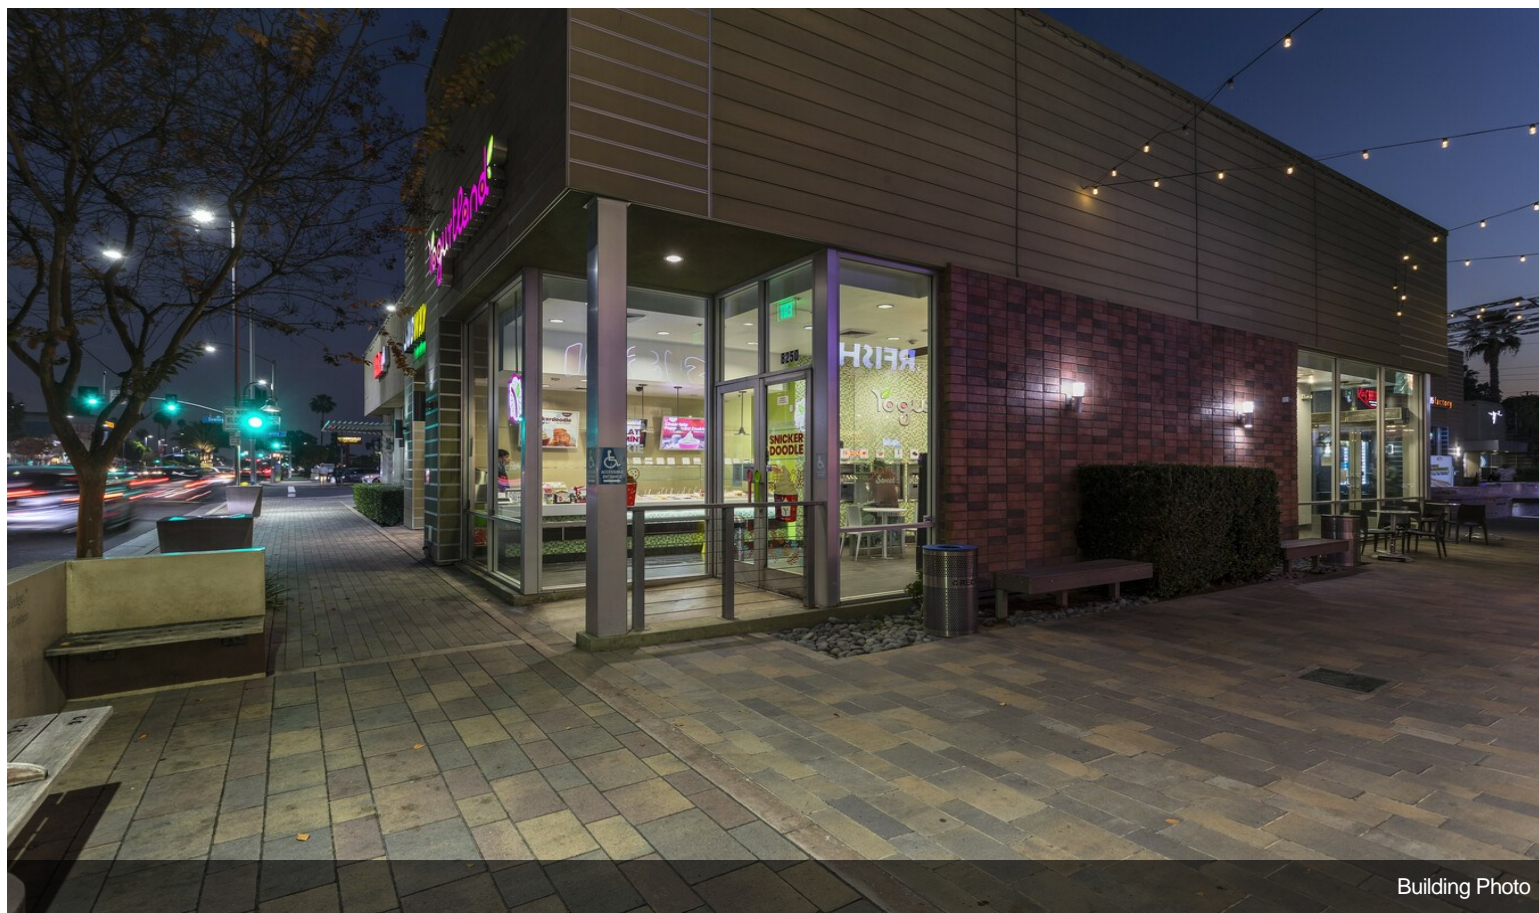

Property Photos

Building Photo