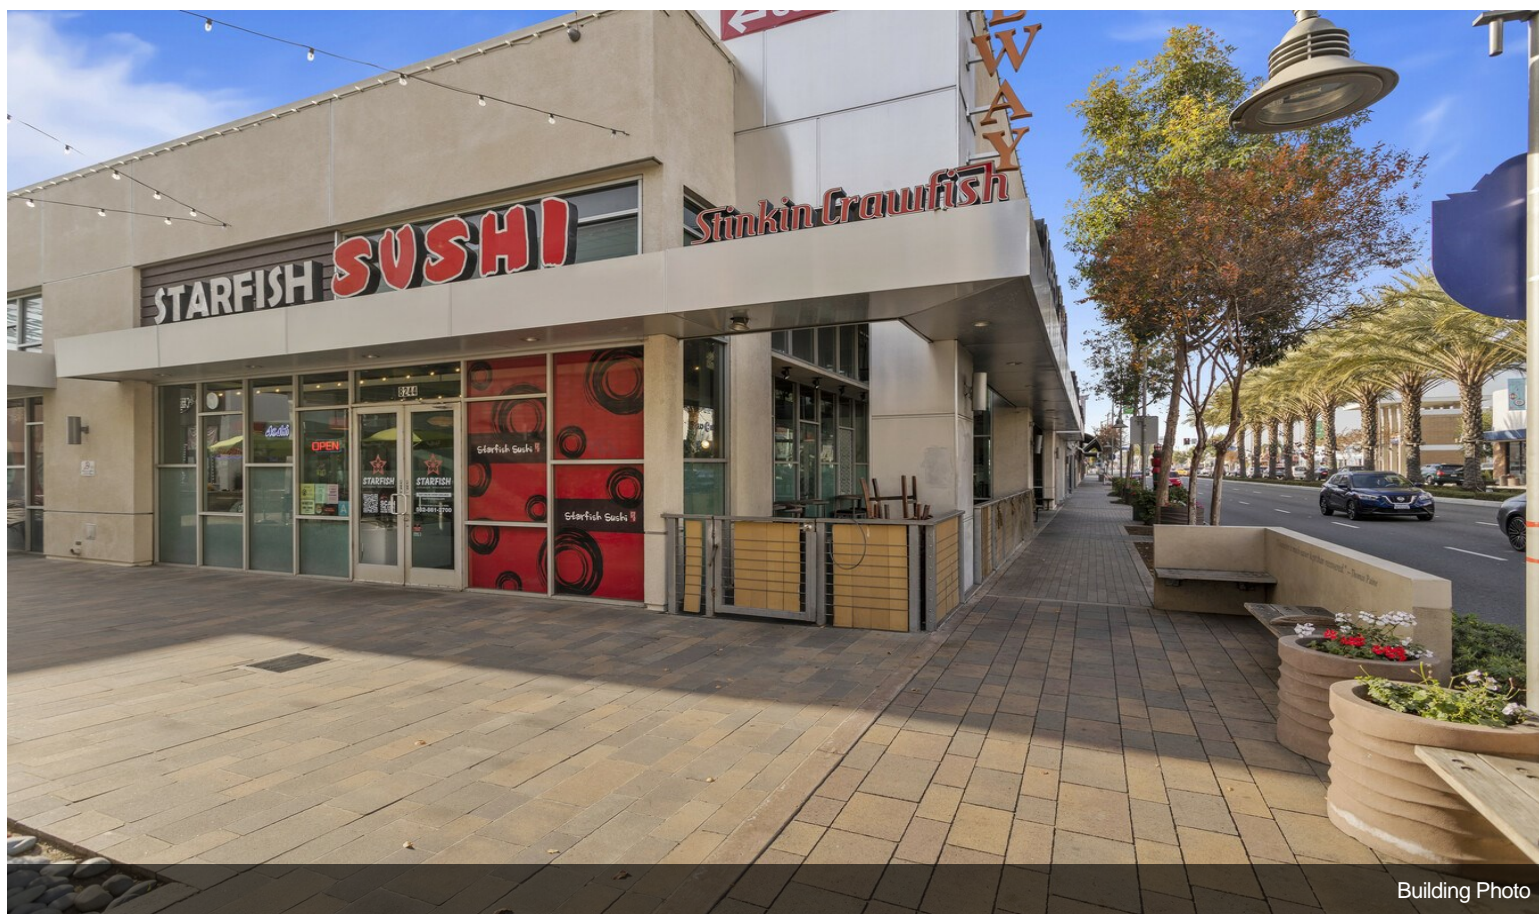

Building Photo