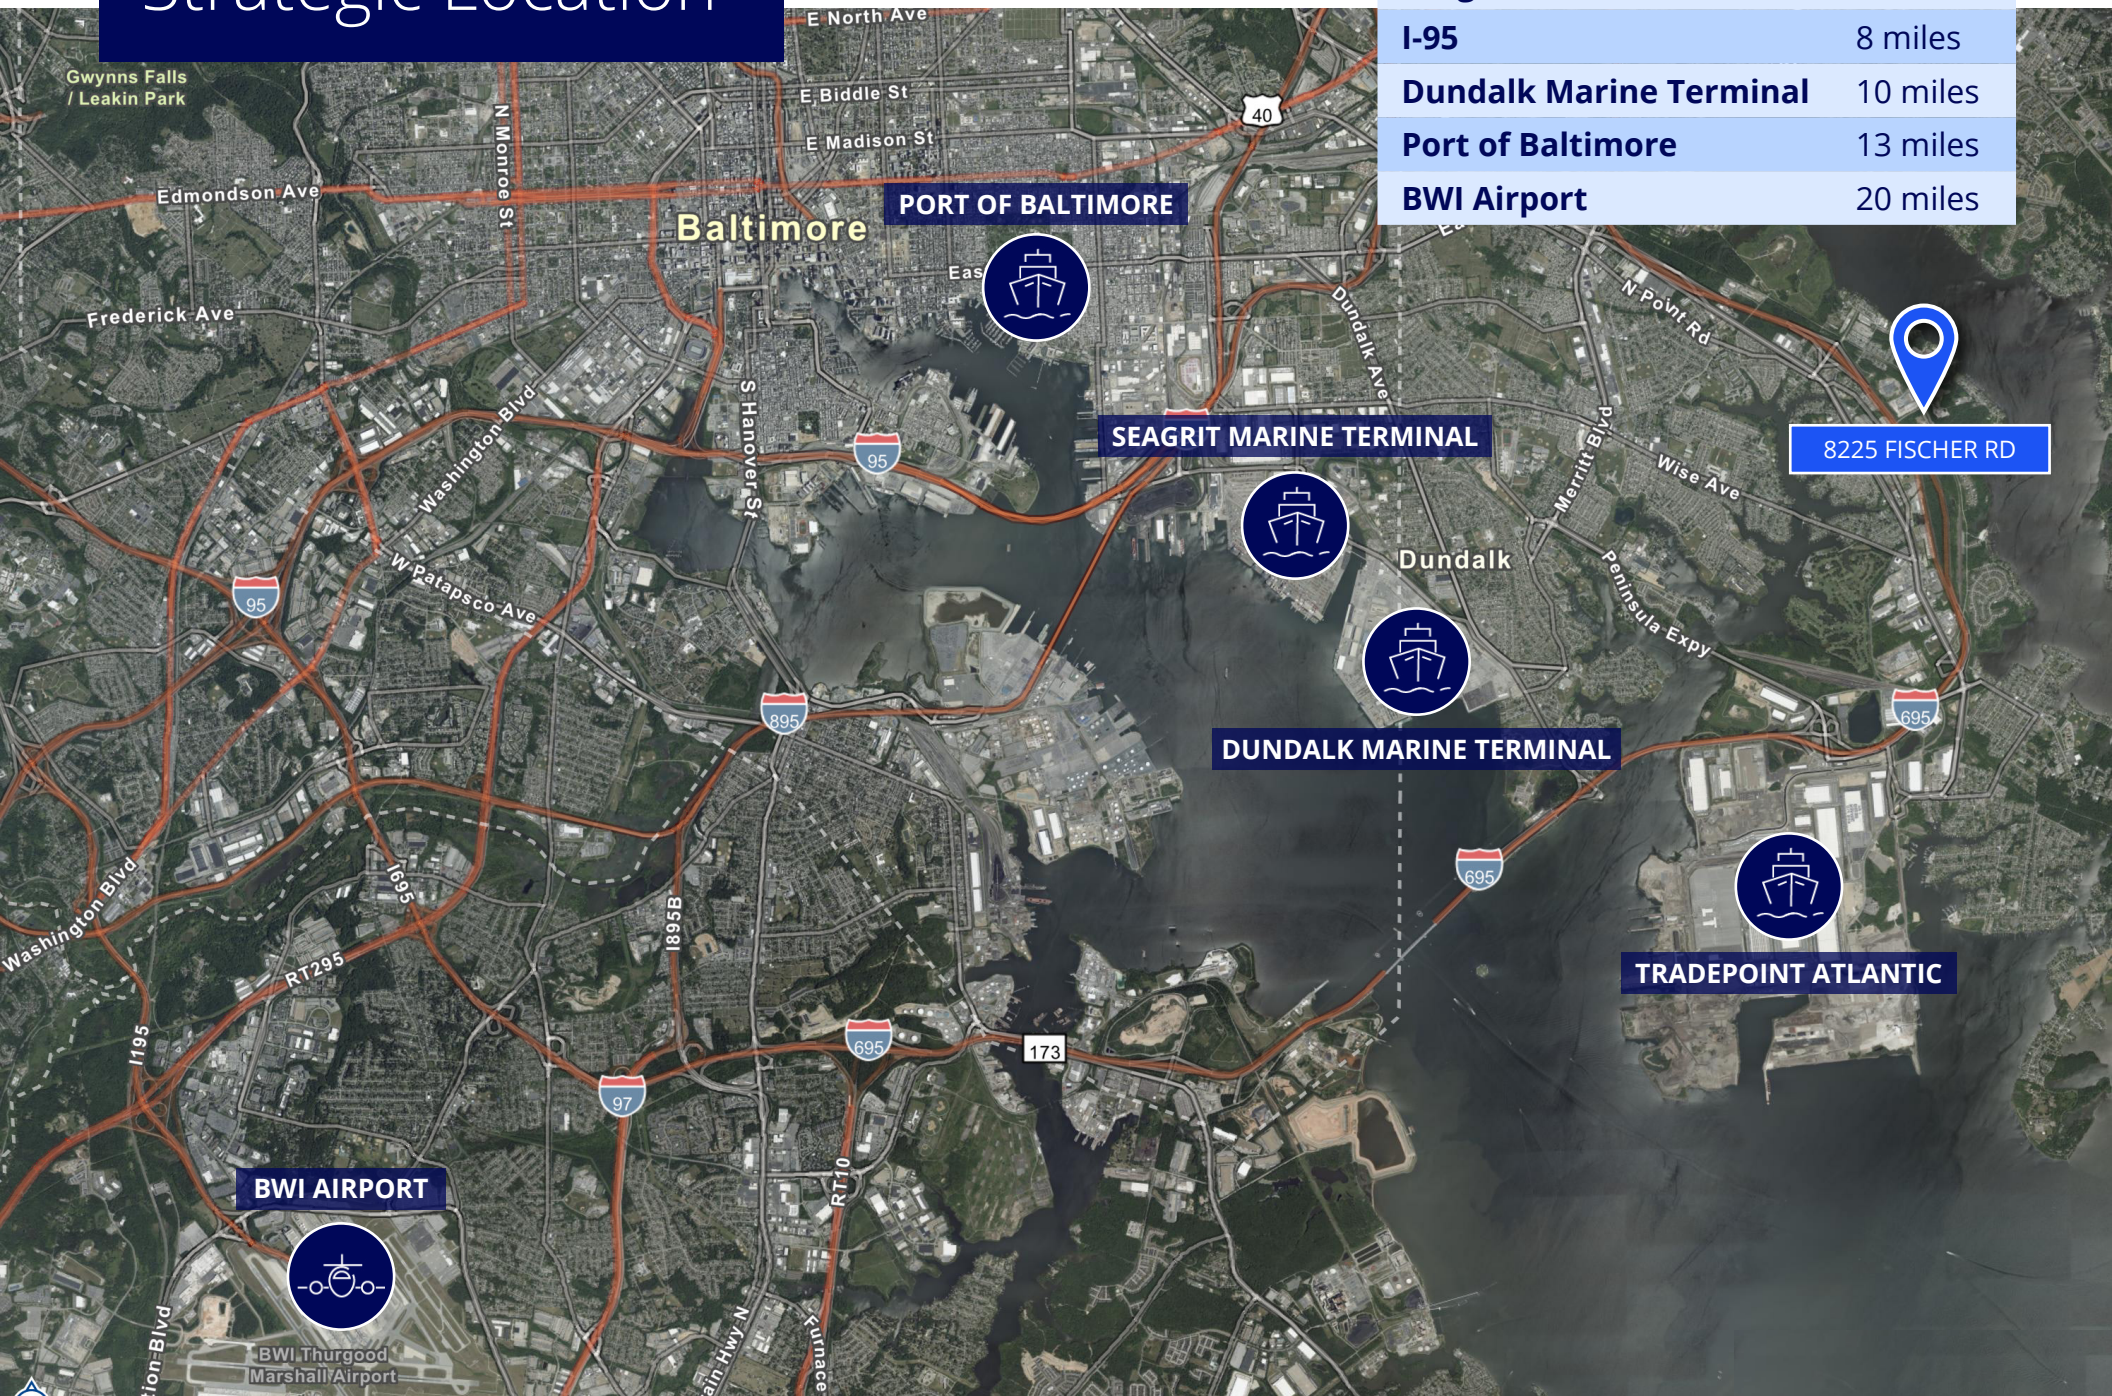

# Property Aerial

Tradeport Atlantic

amazon

FLOOR & DECOR

2± - 5.5± Acres of IOS  
Available for Lease

Fischer Road

FOR LEASE | 8225 FISCHER RD

# Strategic Location

I-695	4 miles
Tradepoint Atlantic	4 miles
Seagrit Marine Terminal	6.5 miles
I-95	8 miles
Dundalk Marine Terminal	10 miles
Port of Baltimore	13 miles
BWI Airport	20 miles

**BWI AIRPORT**

BWI Thurgood Marshall Airport

**PORT OF BALTIMORE**

**SEAGRIT MARINE TERMINAL**

**DUNDALK MARINE TERMINAL**

**TRADEPOINT ATLANTIC**

**8225 FISCHER RD**

7001 Columbia Gateway Dr  
Suite 220  
Columbia, MD 21046