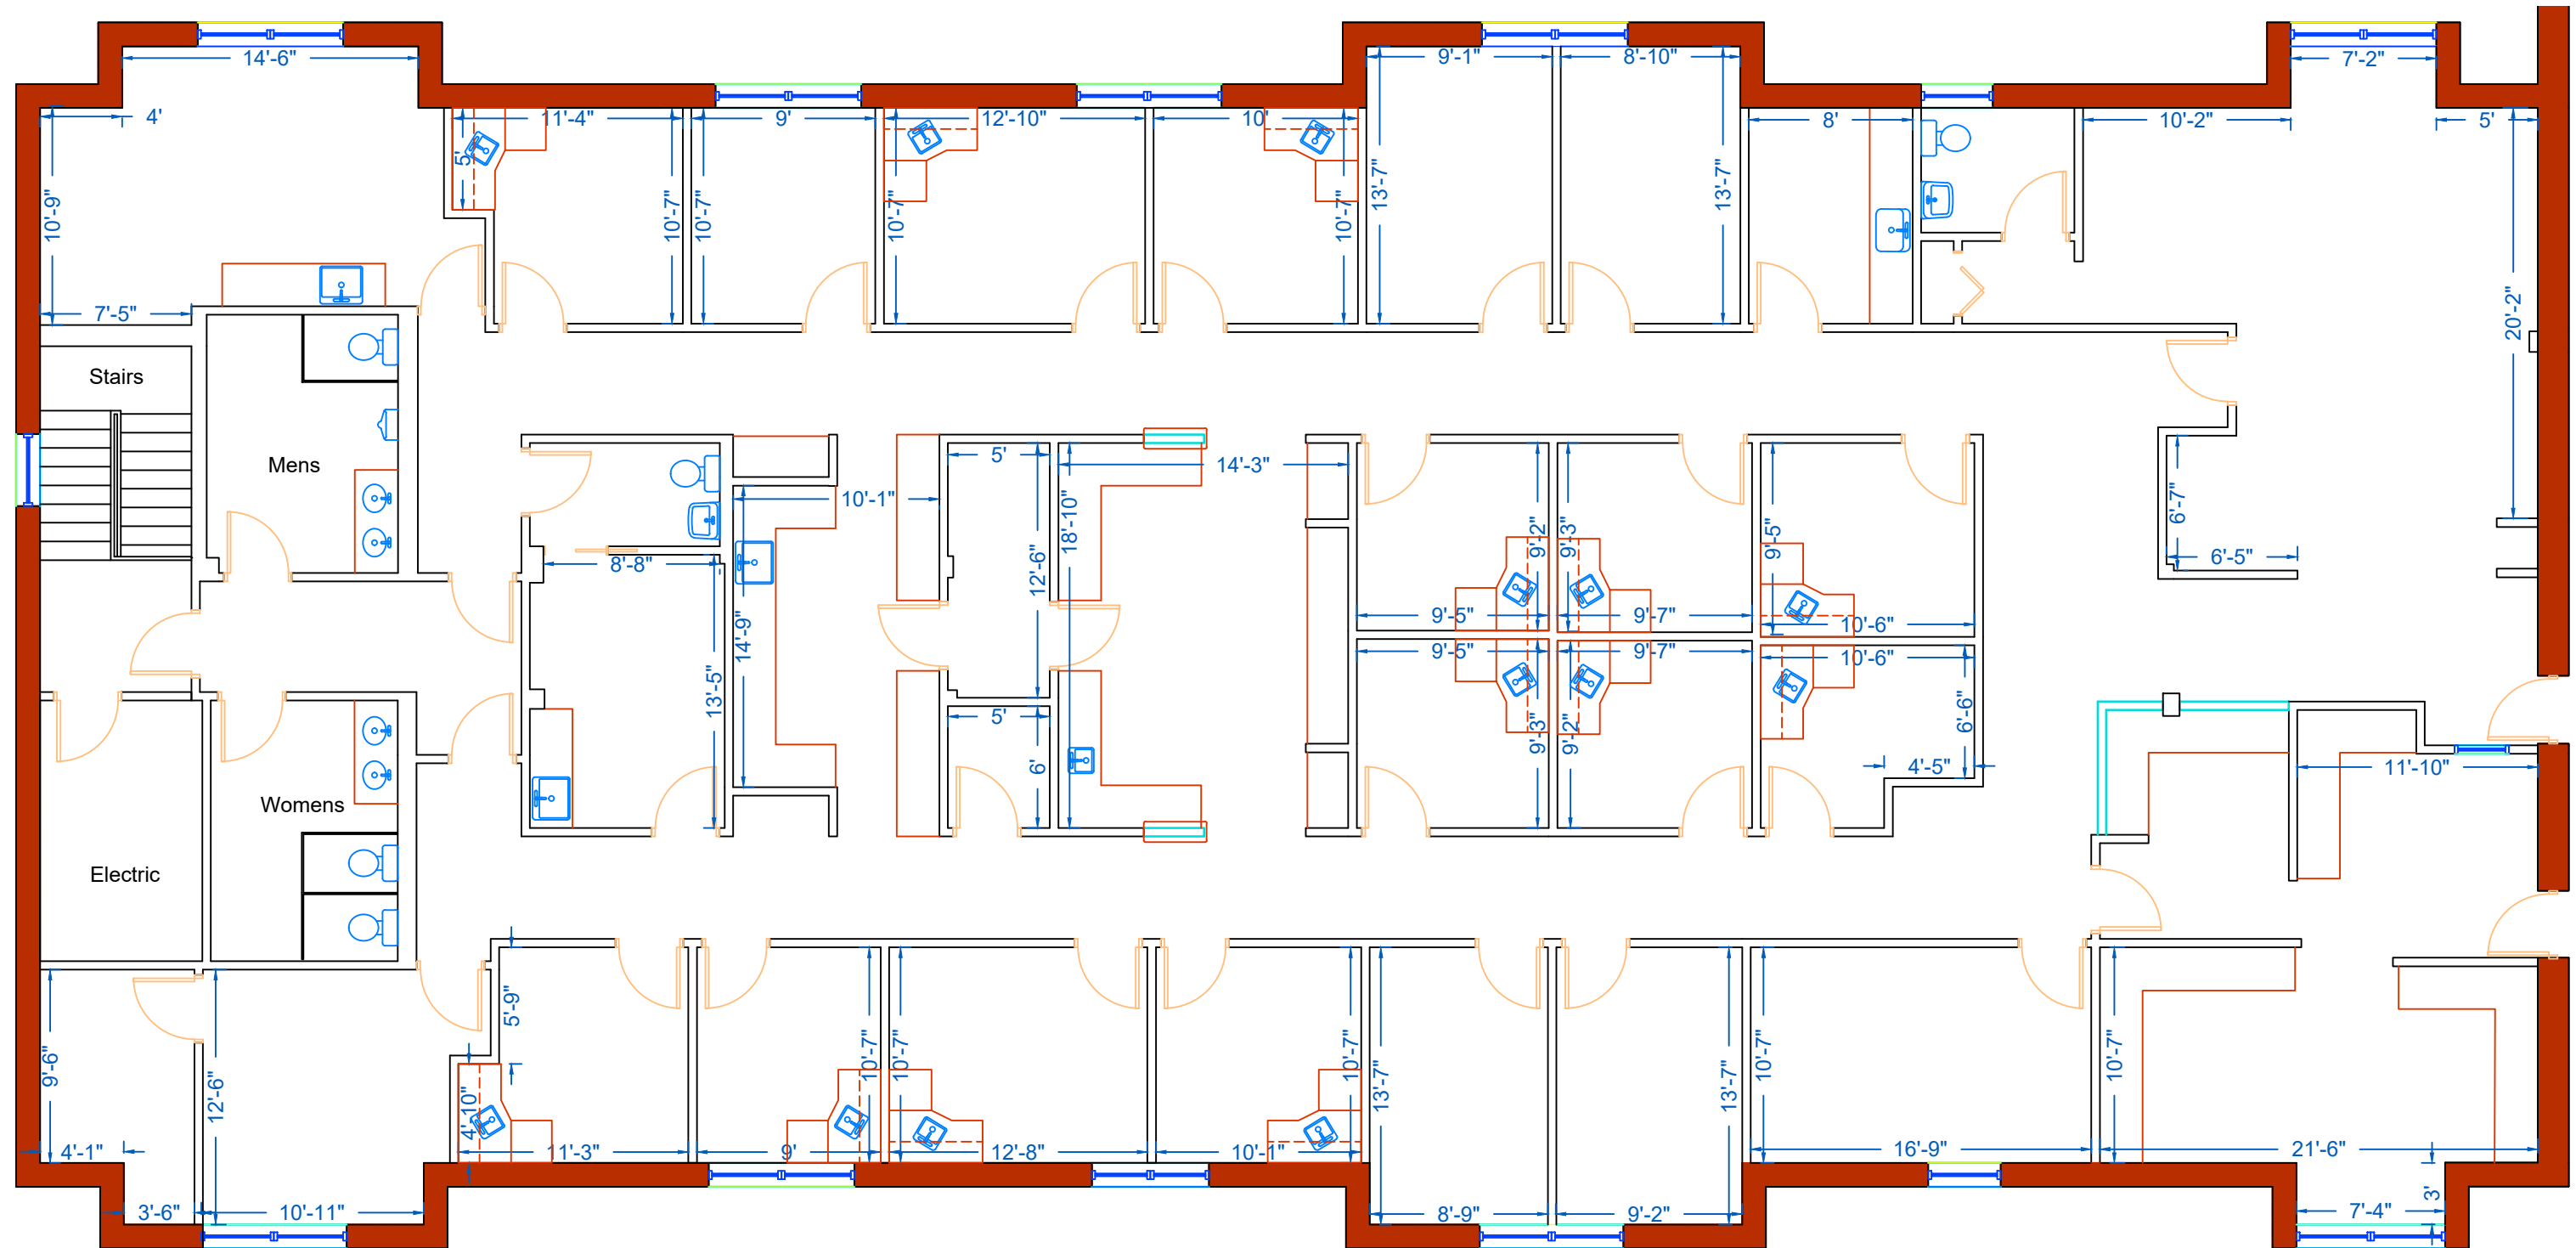

825 E Golf Rd, Arlington Heights

825 E Golf Rd, West Wing
16,207 Rentable Square Feet

Scale: 1/8" = 1'-0"

PO Box 1189
Palatine, IL 60078

MOATS
OFFICE PROPERTIES

Office: 847-359-2121
Ryan: 847-363-9700
Larry: 847-630-1700