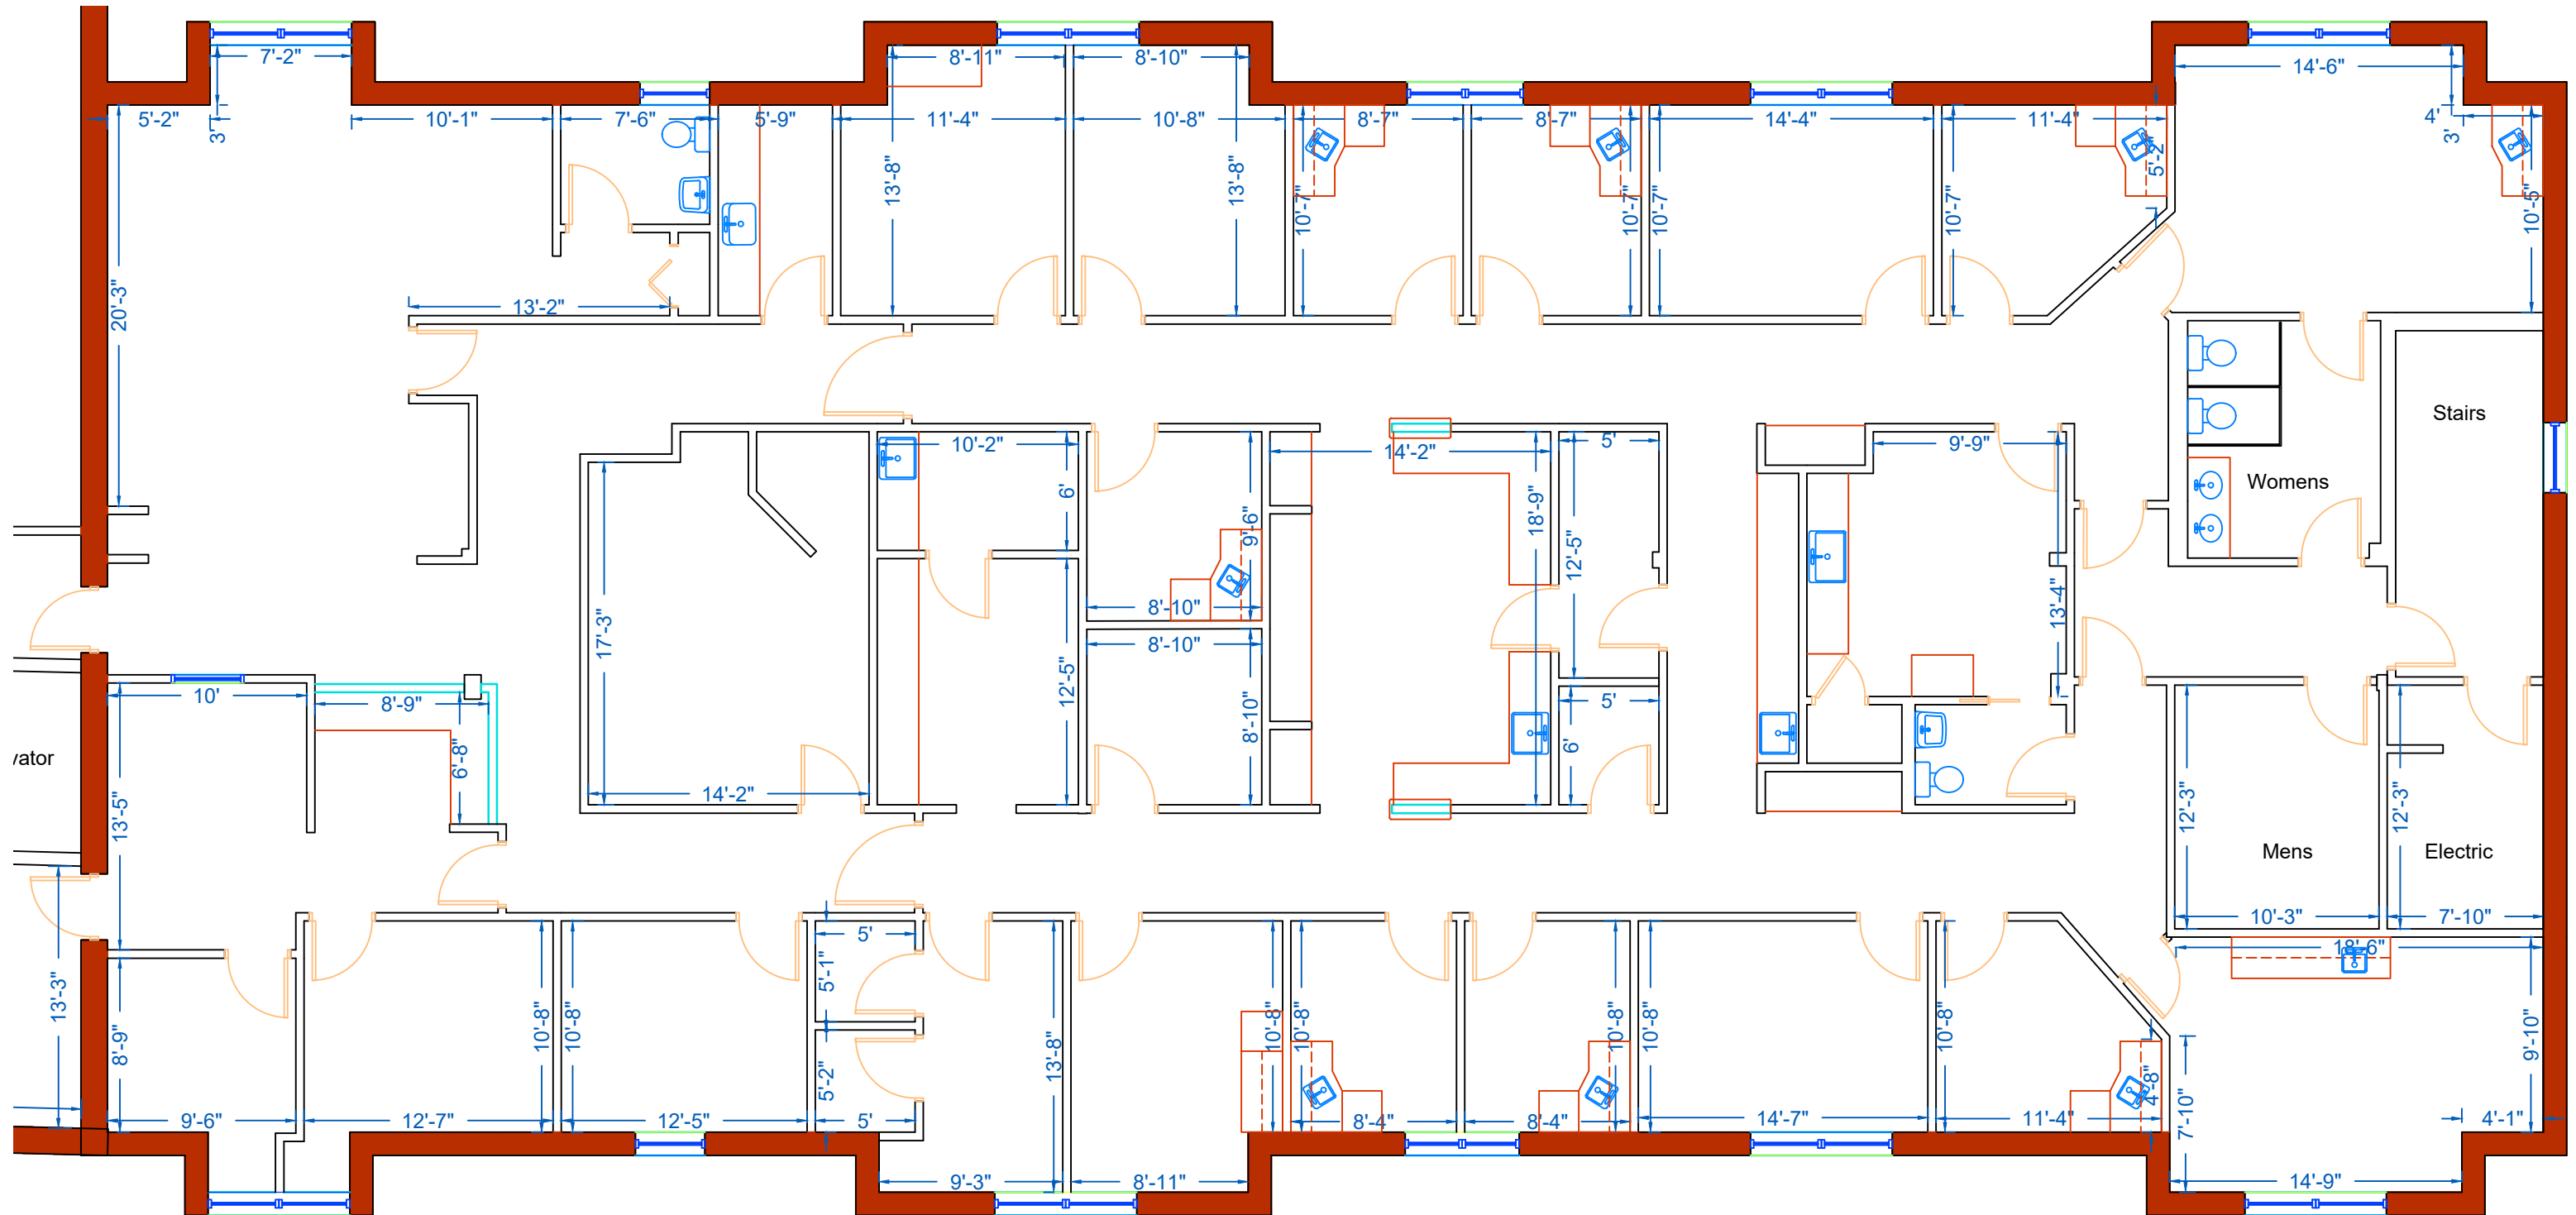

825 E Golf Rd, Arlington Heights

825 E Golf Rd, Suite 2000 East Wing
16,207 Rentable Square Feet

Scale: 1/8" = 1'-0"

PO Box 1189
Palatine, IL 60078

MOATS
OFFICE PROPERTIES

Office: 847-359-2121
Ryan: 847-363-9700
Larry: 847-630-1700