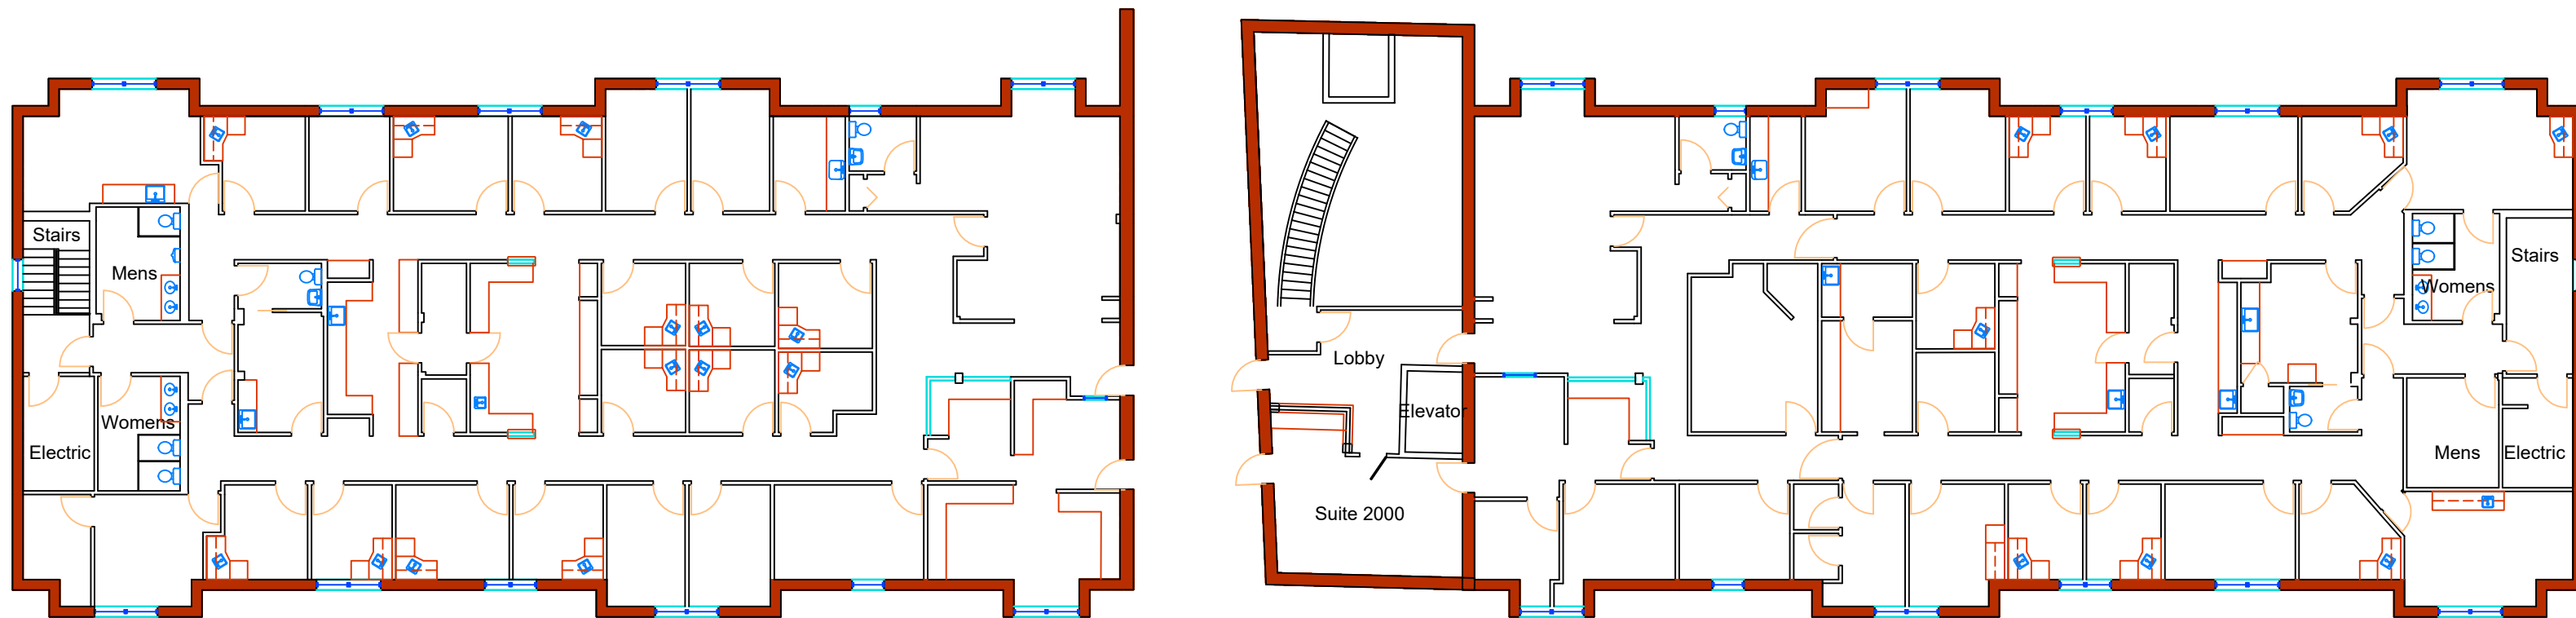

# 825 E Golf Rd, Arlington Heights

825 E Golf Rd, Suite 2000  
16,207 Rentable Square Feet