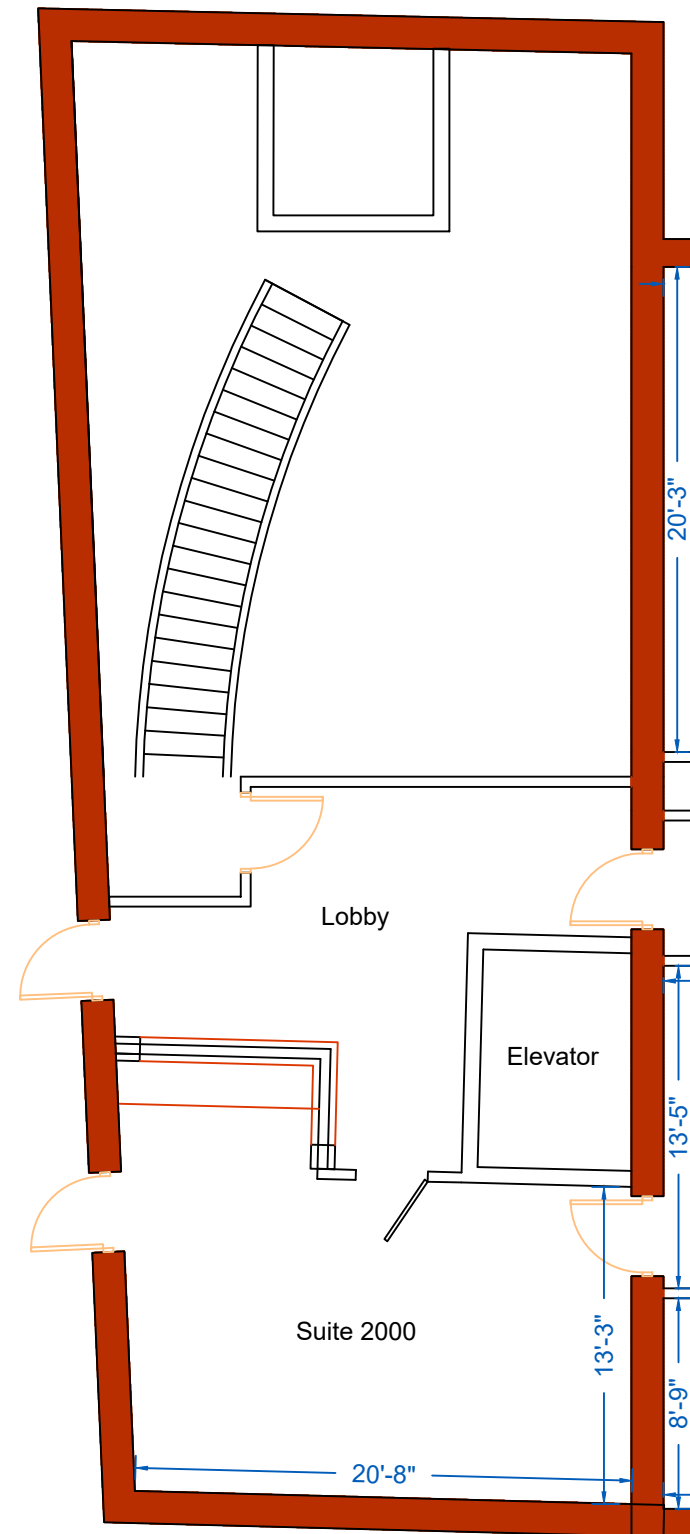

# 825 E Golf Rd, Arlington Heights

825 E Golf Rd, Suite 2000 Center  
16,207 Rentable Square Feet

Scale: 1/8" = 1'-0"