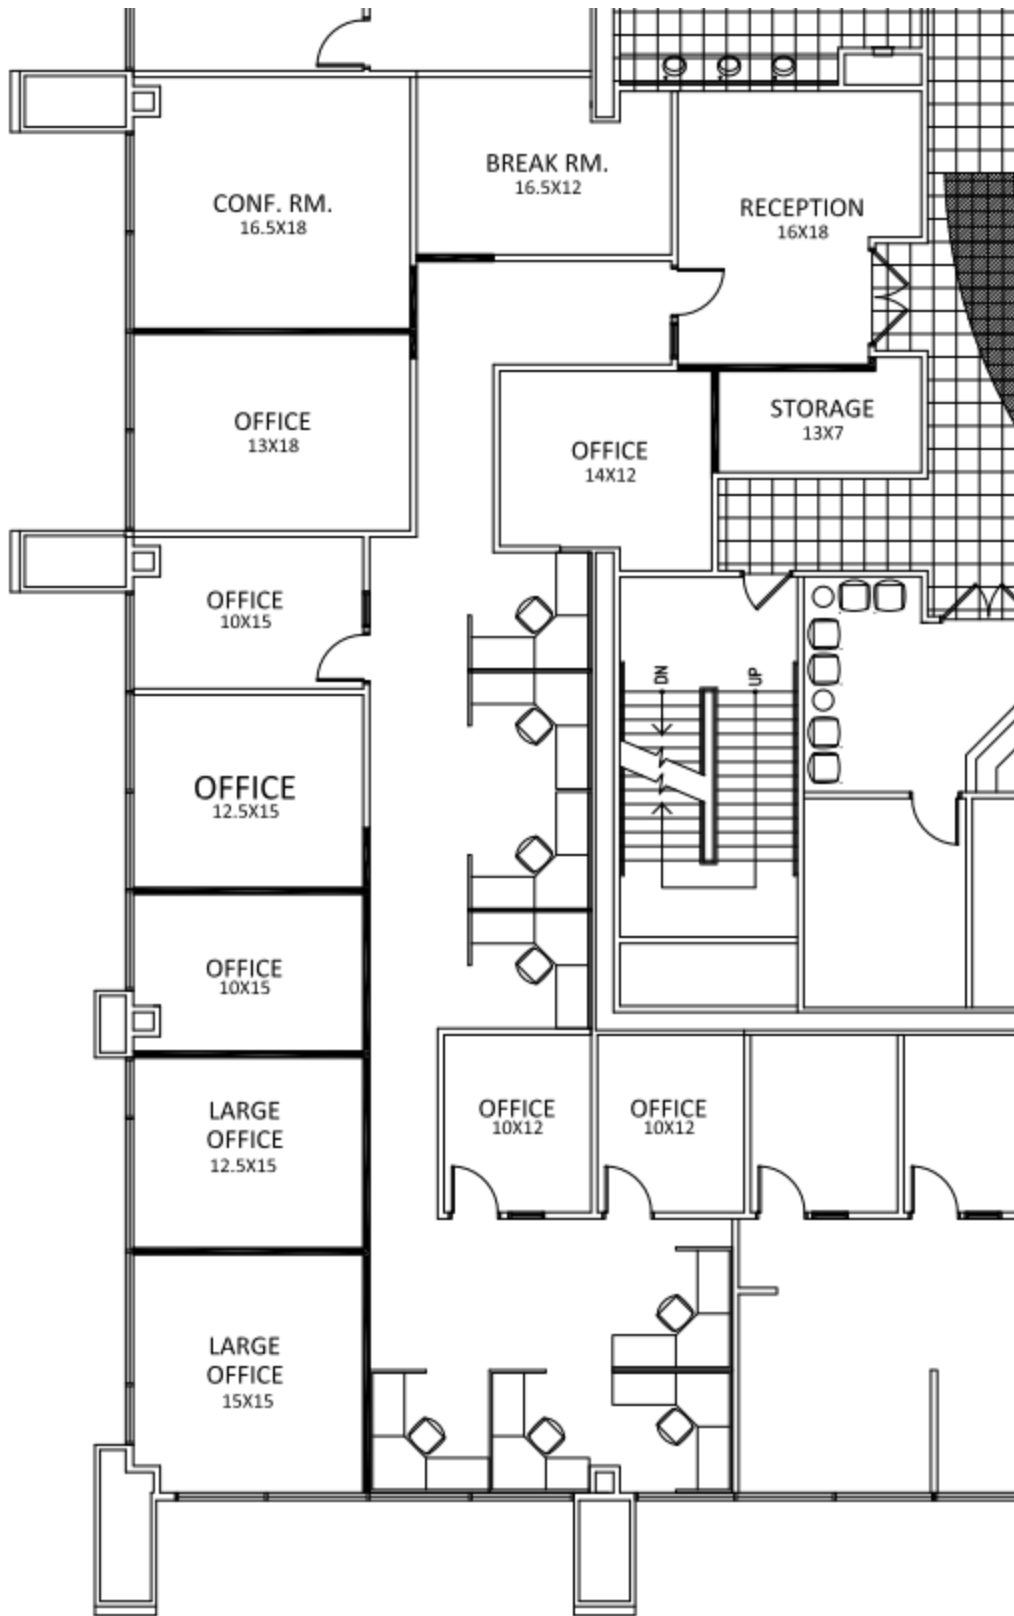

ALBUQUERQUE, NM

8220 San Pedro Dr. NE 3rd Floor, Suite 320

Albuquerque, Bernalillo NM 87113

4,565 SQF

A1

FLOOR PLAN - 3RD FLOOR

Scale: N.T.S.

NORTH