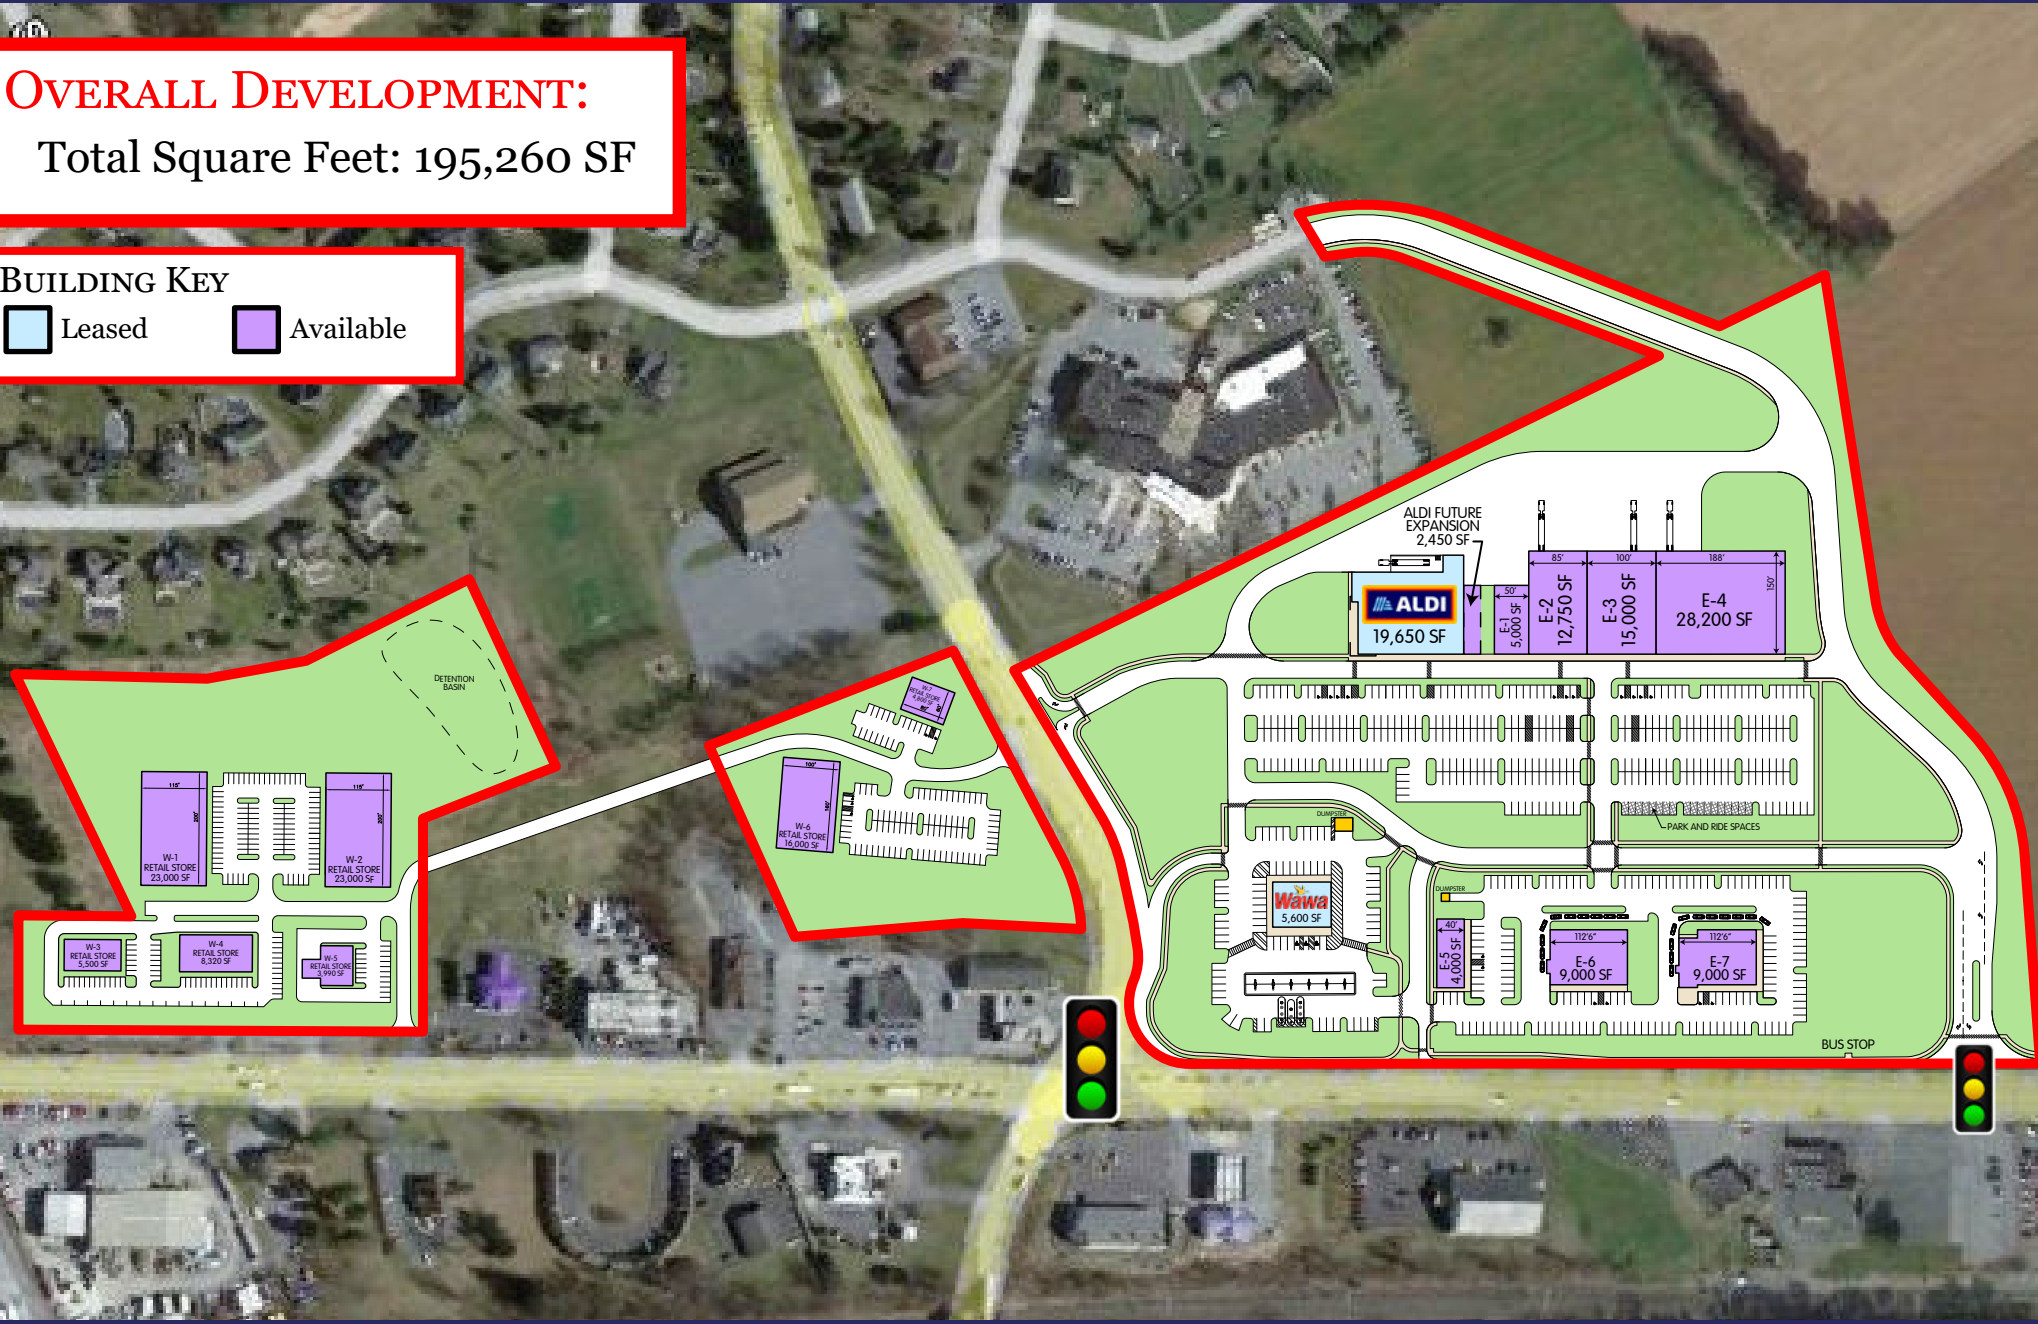

MOUNT JOY TOWN CENTER

W. Main Street (Route 230) | Mount Joy, PA 17552

For Lease

OVERALL DEVELOPMENT:

Total Square Feet: 195,260 SF

BUILDING KEY

Leased Available