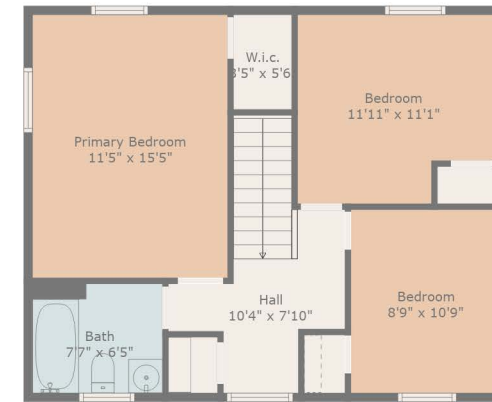

Floor 2

Floor 3

Floor 1

Estimated areas

GLA FLOOR 1: 0 sq. ft, excluded 634 sq. ft
 GLA FLOOR 2: 1612 sq. ft, excluded 527 sq. ft
 GLA FLOOR 3: 655 sq. ft, excluded 0 sq. ft
 Total GLA 2267 sq. ft, total scanned area 3428 sq. ft