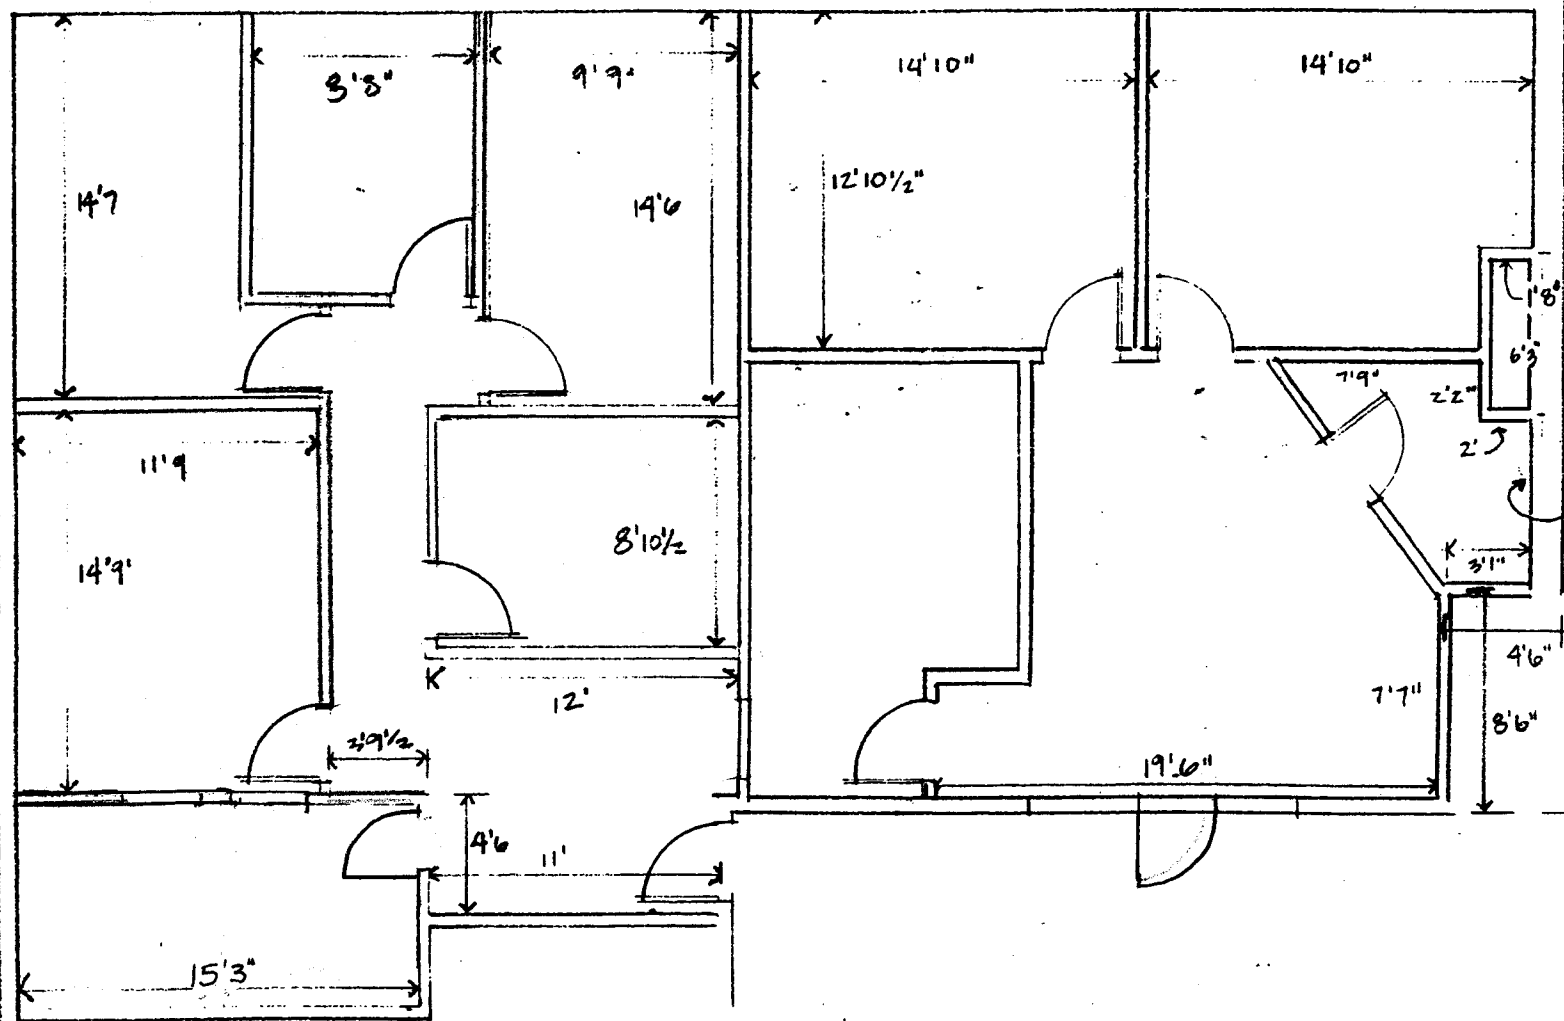

BAKER/HERDER BUILDING
6342 E. TANQUE VERDE

→ SUITE "D"

28'3" SUITE "E"

31'6"

39'6"

1,091 s.f.

943 s.f.

2,034 s.f. total