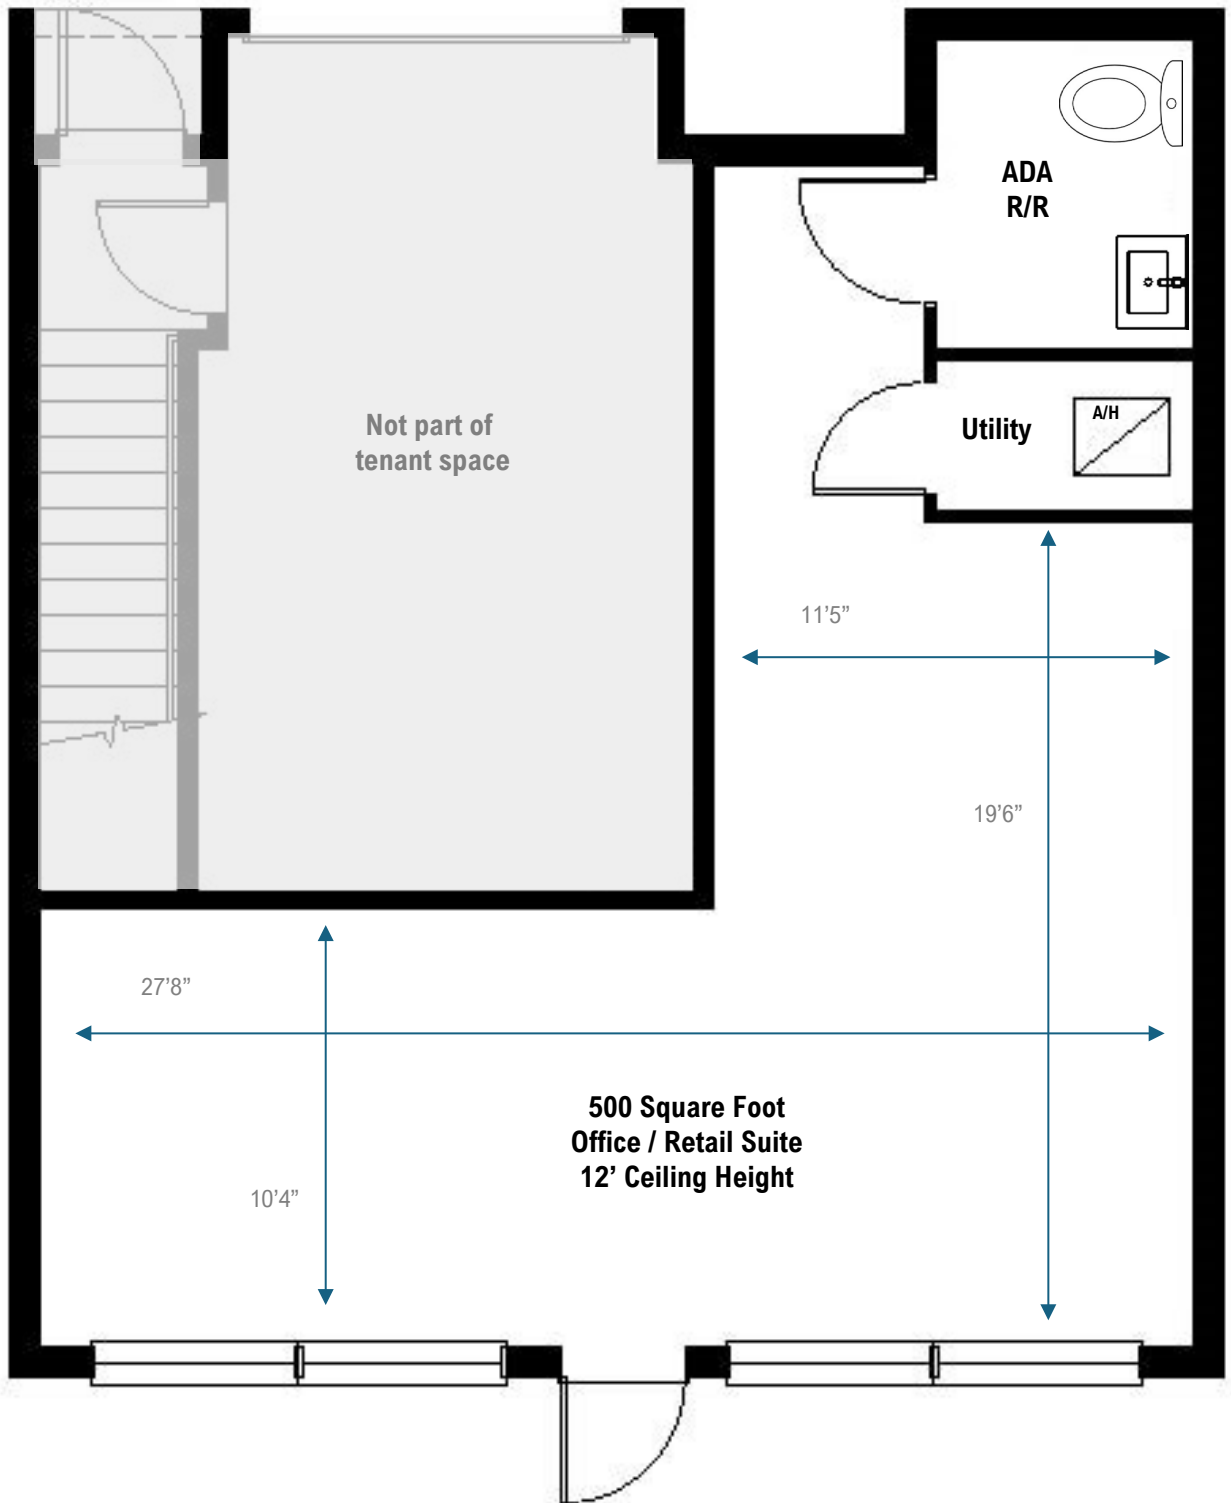

FOR LEASE

Grand Central District Retail/Office Suite
2875 Central Ave., St. Petersburg, FL 33713

KORI BILLINGS CCIM

Broker Associate

813-997-3341

Kori@BridgewaterCommercial.com