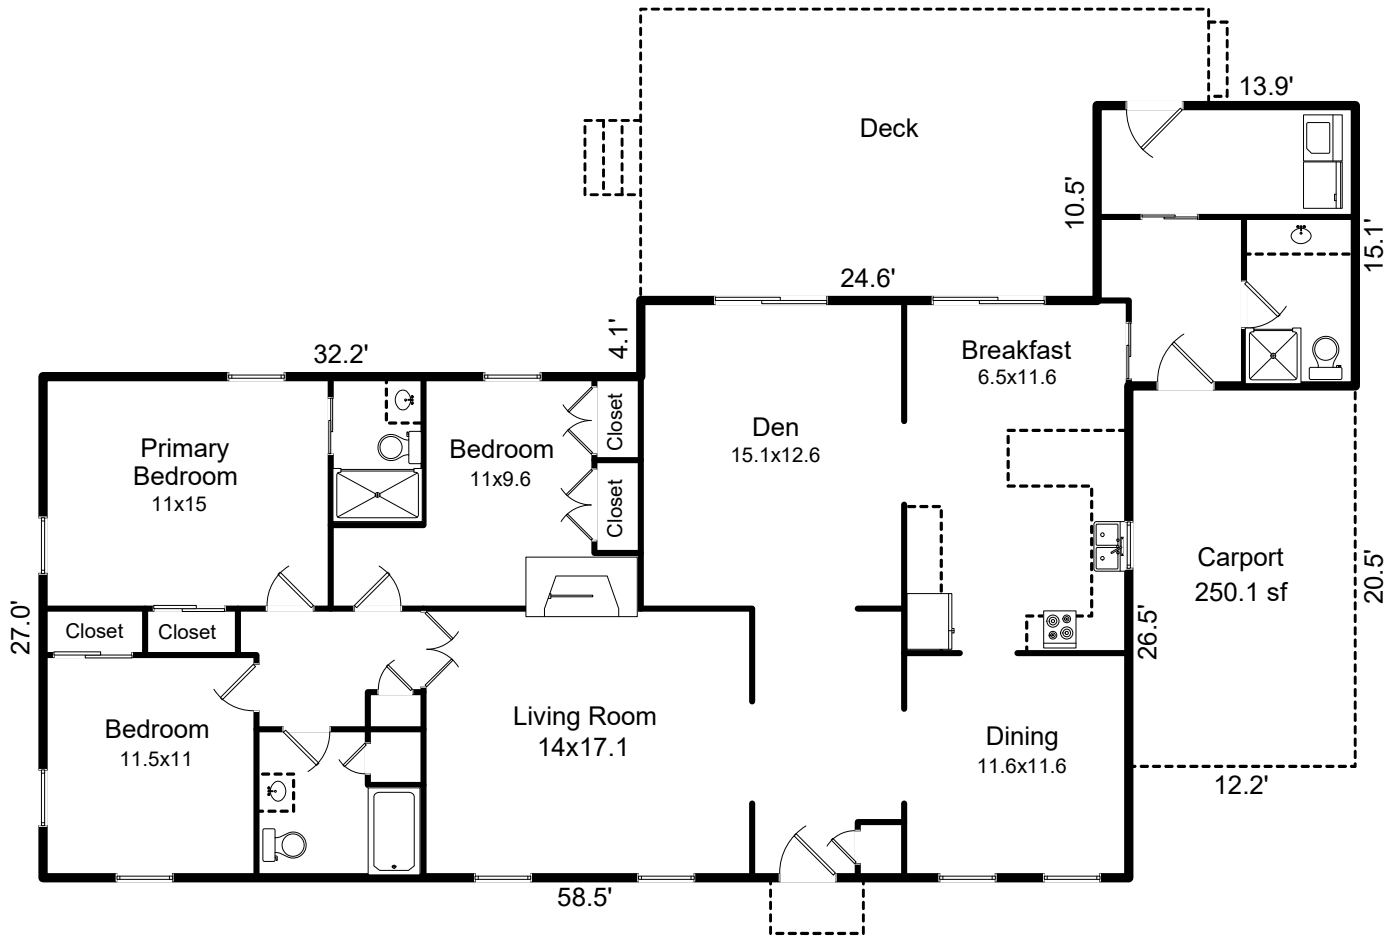

4514 Wilgrove Mint Hill Road (1889.4 sf HLA)

Heated Living Area  
1889.4 sf