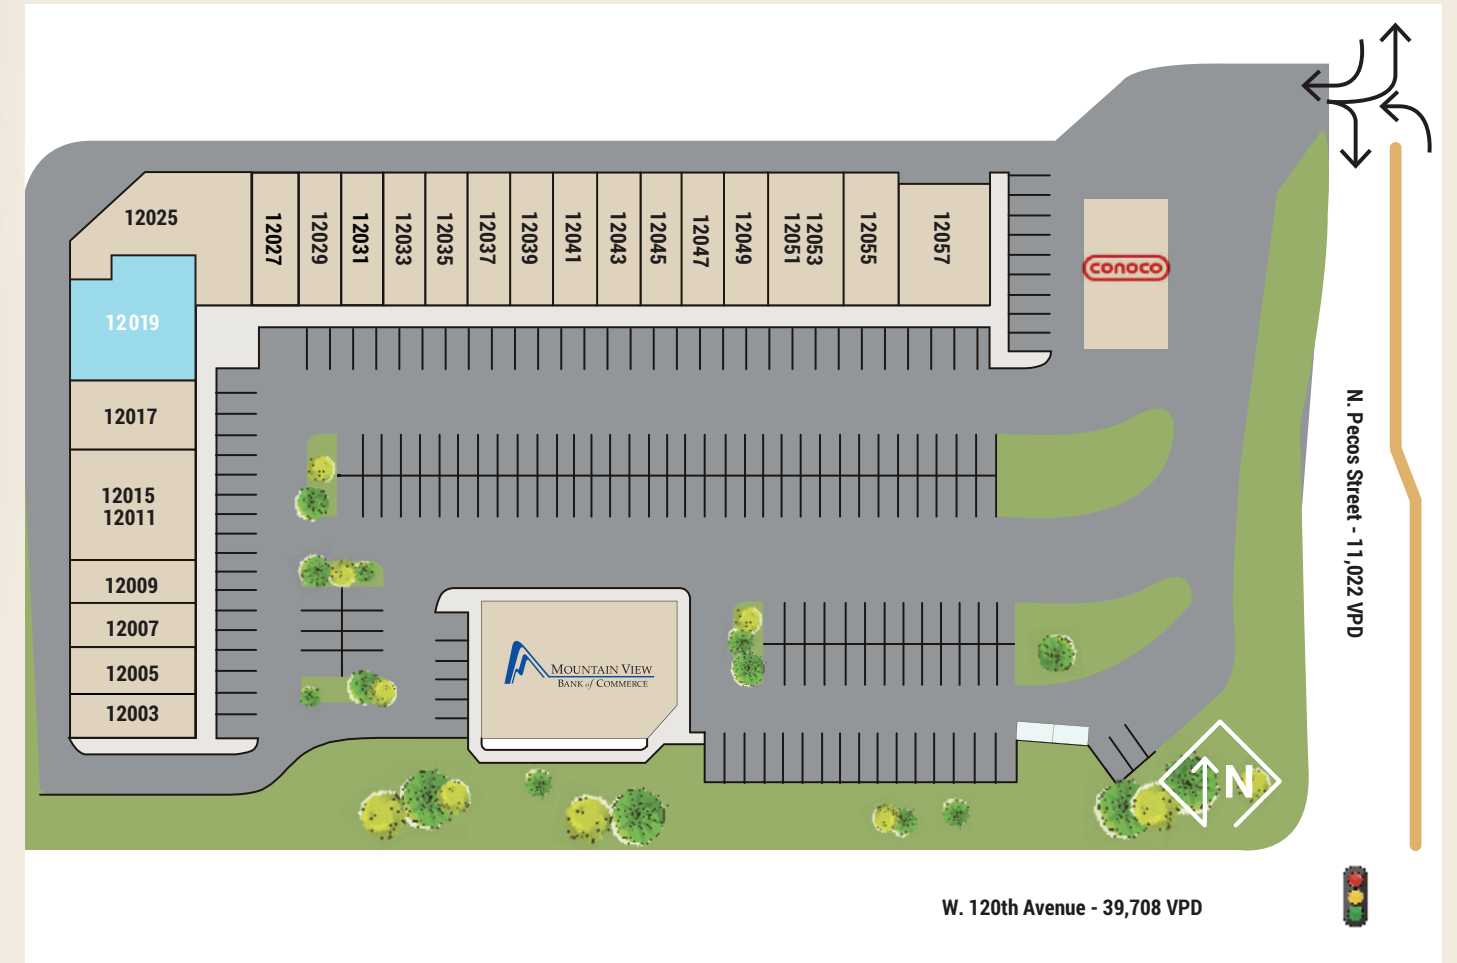

## Availability Information

SF Available: 2,983 SF  
Pricing: Contact Broker

## Highlights

- Retail space available in busy shopping center with excellent visibility to W 120th Ave
- Diverse mix of local and national tenants
- Located minutes away from I-25 (over 130K VPD)
- The property is across the street from Maxar's headquarters (1,183 employees)

## Site Plan

## Tenant List

12003	Jersey Mike's	12037	Creston Gluten Free Bakery
12005 - 12009	Nutri-Fit Training	12039	We Knead Donuts
12011-12017	Park Center Lounge Bar & Karaoke	12041-12043	Kabob Station & Hooka
12019	2,938 SF AVAILABLE	12045	Hair Salon
12025	Spice of India	12047	Nails & Spa
12027	New: Geemu-Geemu (Claw Machines)	12049	Pizza Hut
12029	Massage	12051-12053	Pecos Liquors
12031	State Farm Insurance	12055	Grotto Aesthetics
12033-12035	Pho Saigon	12057	7-11