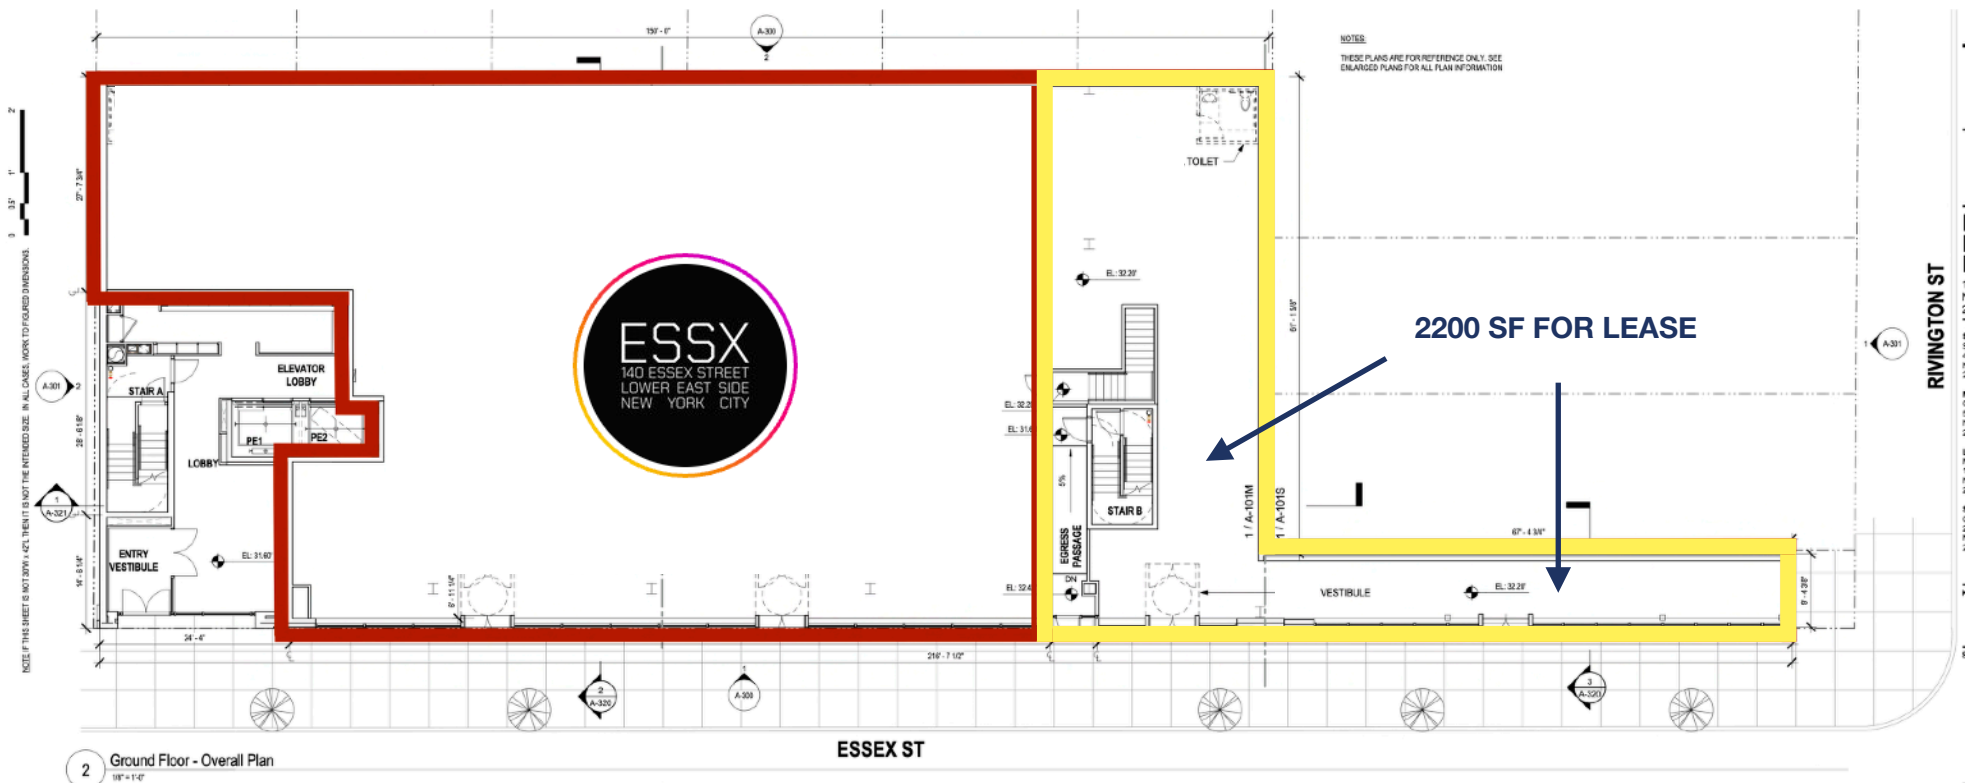

140 ESSEX ST

ESSEX CROSSING

LOWER
EAST
SIDE

GROUND FLOOR PLAN