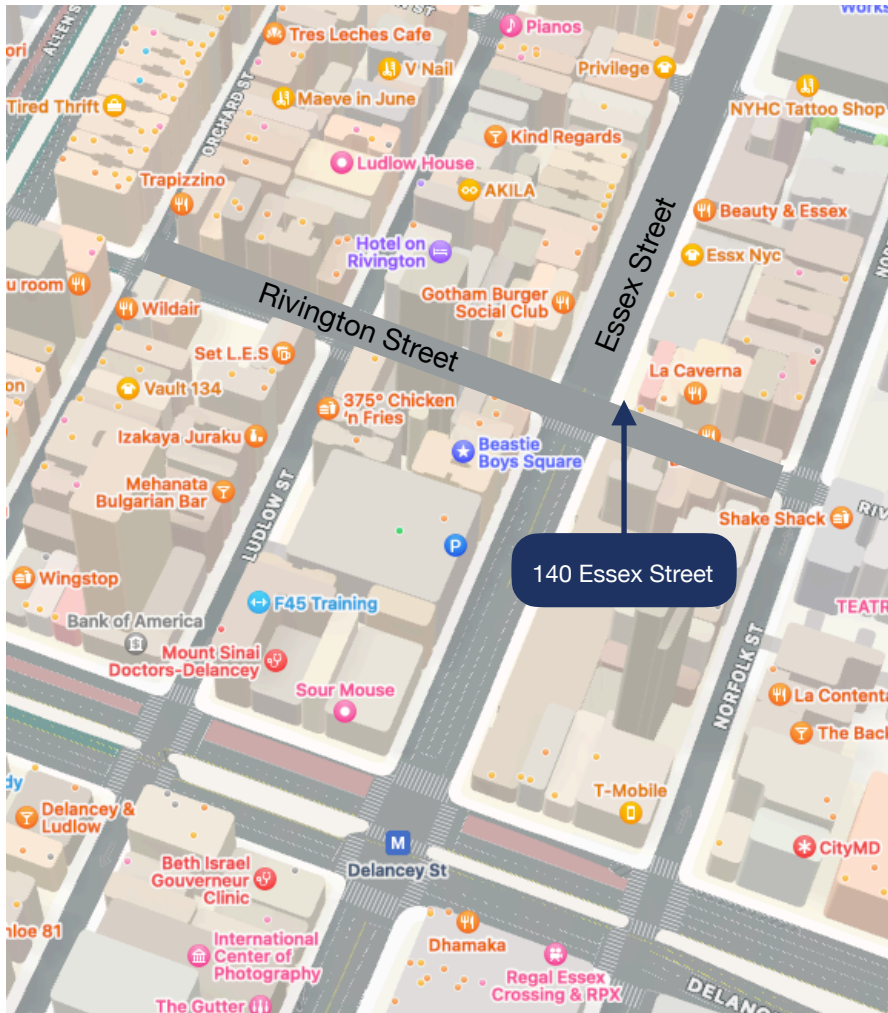

140 ESSEX ST

ESSEX CROSSING

LOWER
EAST
SIDE