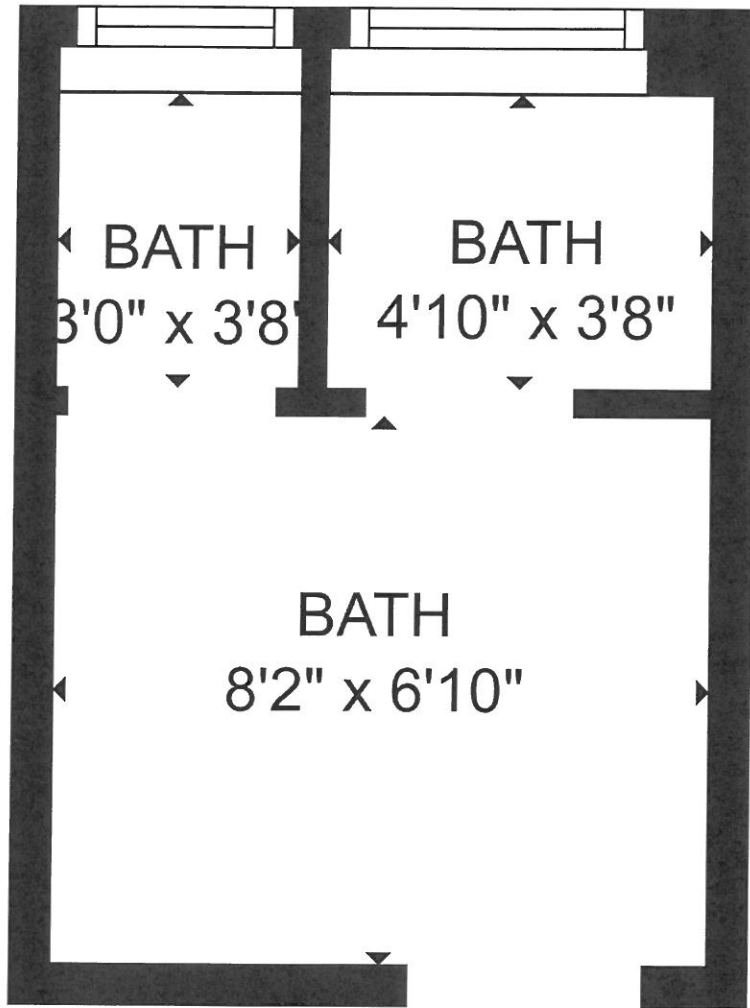

(SHARED CONFERENCE ROOM)

CONFERENCE ROOM
19'0" x 11'9"

FLOOR PLAN CREATED BY QUBICA APP MEASUREMENTS DEEMED HIGHLY RELIABLE BUT NOT GUARANTEED

(SHARED BATHROOM)

FLOOR PLAN CREATED BY CURTASA APP. MEASUREMENTS DEEMED HIGHLY RELIABLE BUT NOT GUARANTEED.

(SHARED BATHROOM)

FLOOR PLAN CREATED BY CUBICASA APP. MEASUREMENTS DEEMED HIGHLY RELIABLE BUT NOT GUARANTEED.