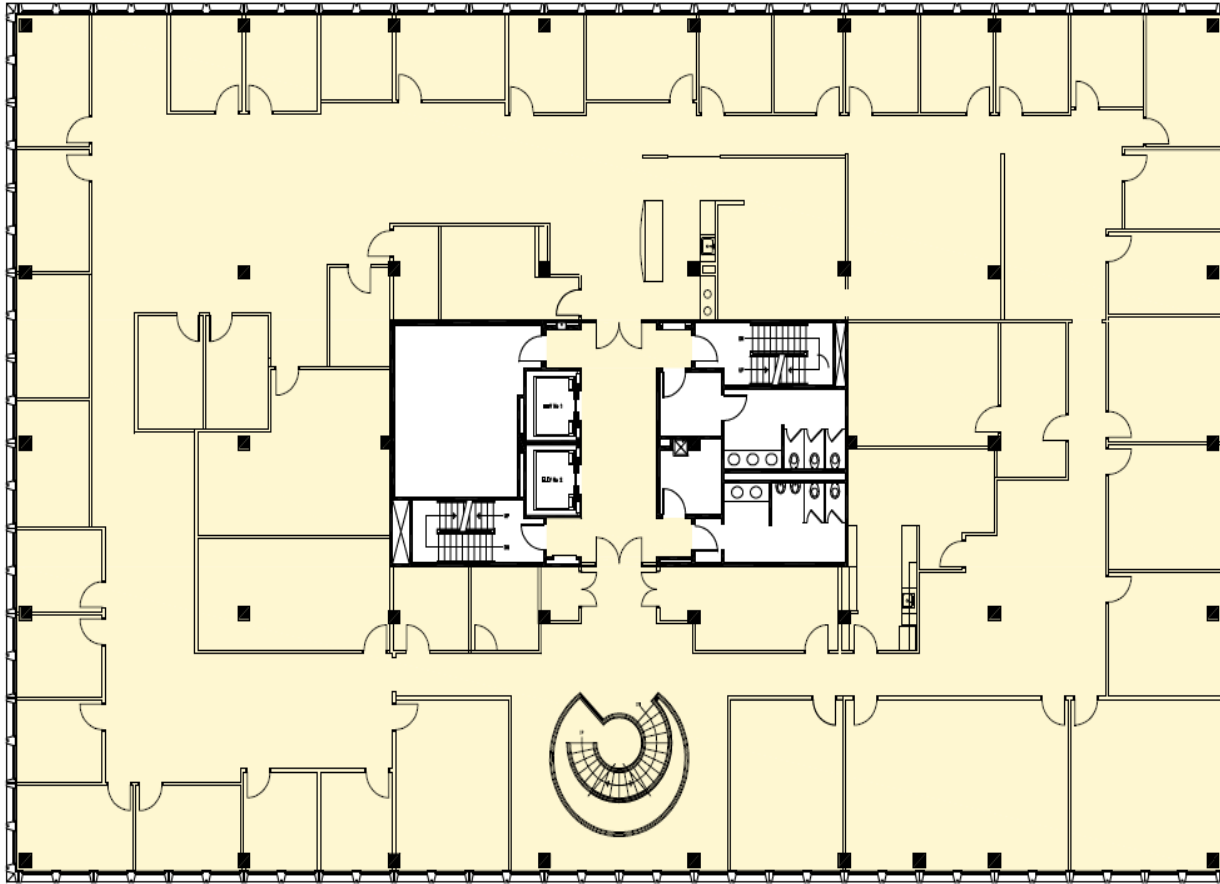

56 PERIMETER CENTER EAST

***Available 8/1/2021**

56 PERIMETER CENTER EAST | SUITE 600 - 16,120 RSF

ATLANTA, GA 30305

TOM PARKER

404.281.5204

tparker@skcr.com

SCOTT MARTIN