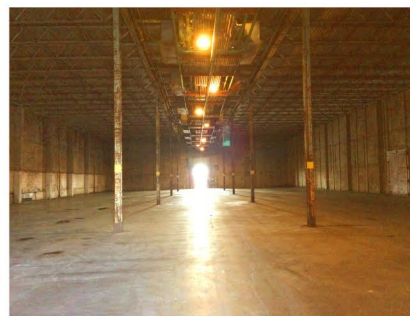

471 Cold Storage Rd property is on 193 acres right on the outside of Charles Town, West Virginia. An excellent location for distribution for major east coast cities: Washington DC, Baltimore, Pittsburgh, Philadelphia, New York, Charlotte, Boston, Louisville, Nashville and more!