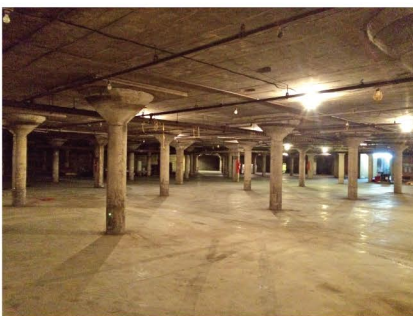

471 Cold Storage Rd property is on 193 acres right on the outside of Charles Town, West Virginia. An excellent location for distribution for major east coast cities: Washington DC, Baltimore, Pittsburgh, Philadelphia, New York, Charlotte, Boston, Louisville, Nashville and more!