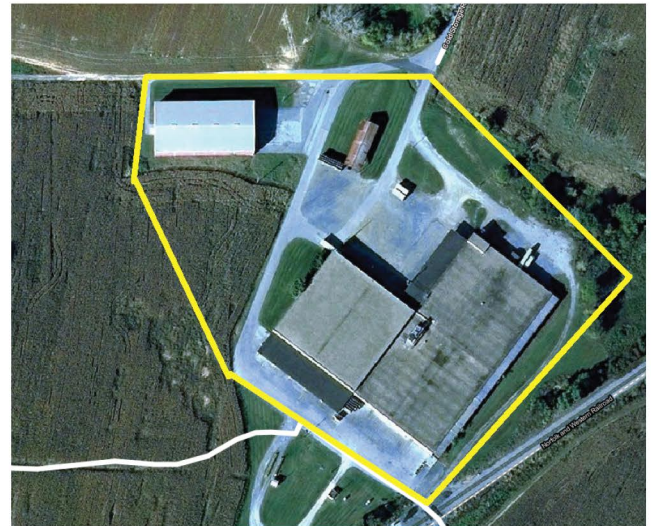

### Property Description

- ▶ Land - 193 Acres  
*(20 acres zoned for warehousing/manufacturing)*
- ▶ Facility SF - 180,000 SF
- ▶ Ceiling Height - Min -14' | Max - 30'
- ▶ Dock - 13 docks
- ▶ Fire System - Wet System
- ▶ Water - Well & Septic
- ▶ Transportation Routes: 81 & 70

471 Cold Storage Rd property is on 193 acres right on the outside of Charles Town, West Virginia. An excellent location for distribution for major east coast cities: Washington DC, Baltimore, Pittsburgh, Philadelphia, New York, Charlotte, Boston, Louisville, Nashville and more!