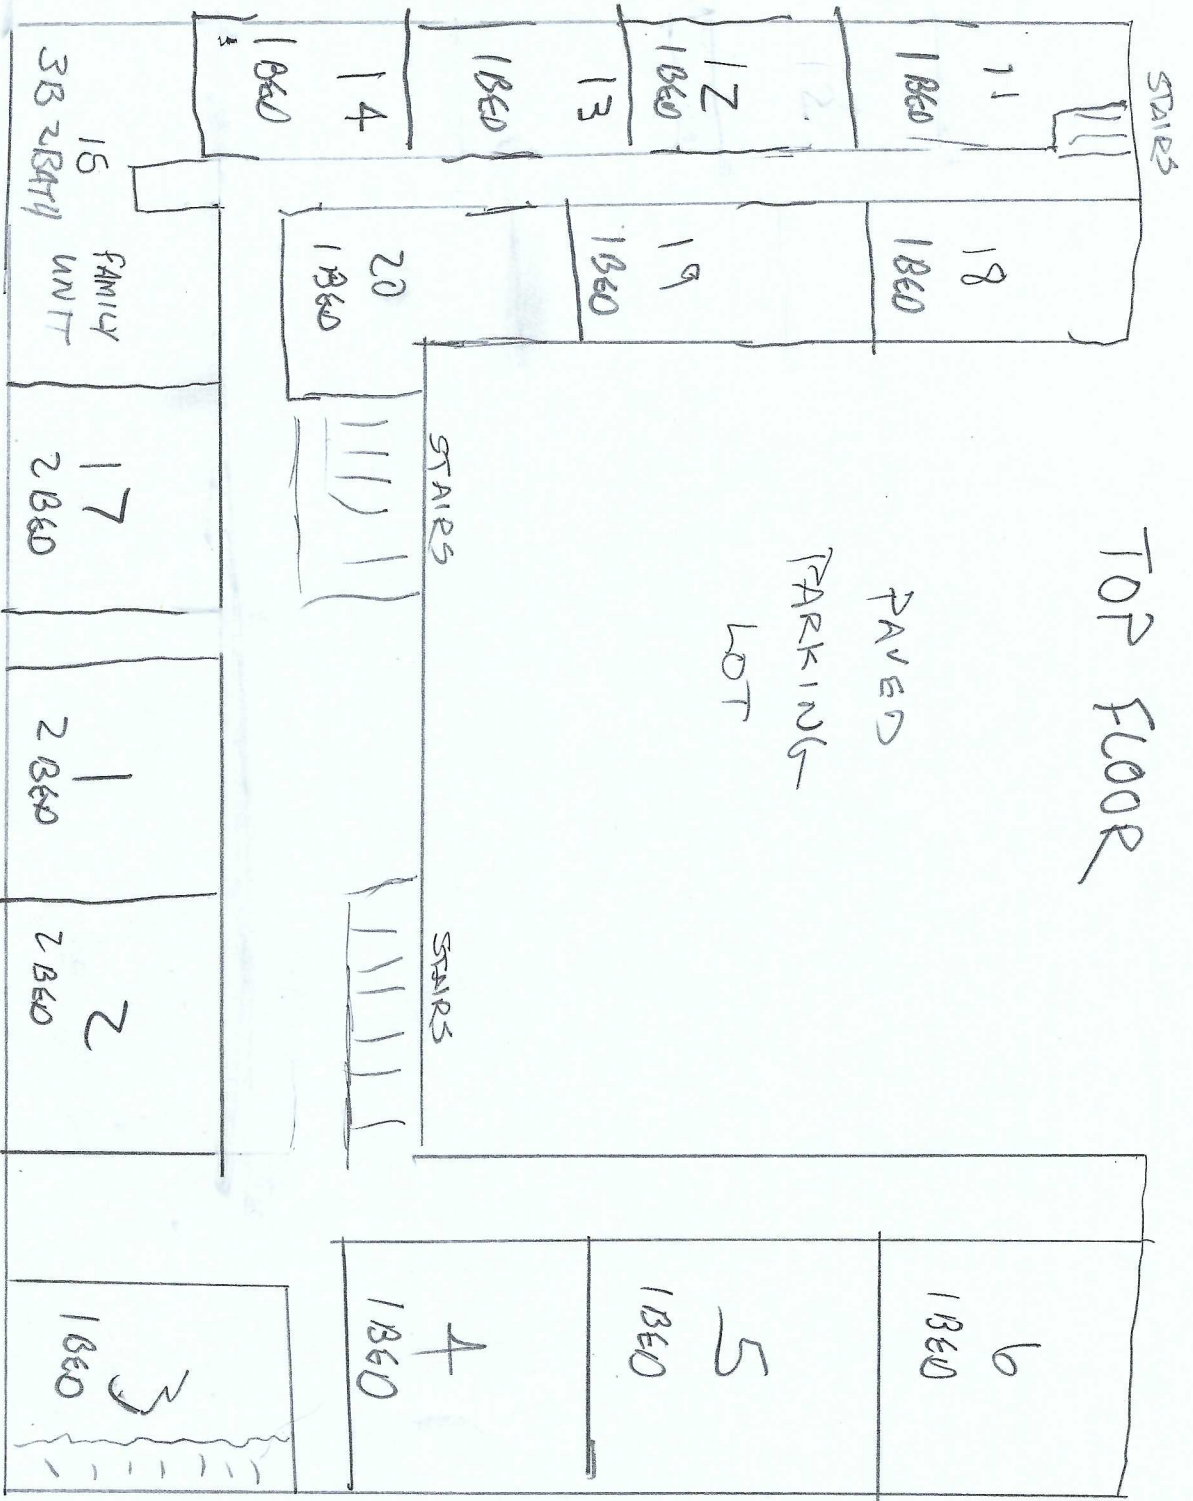

GROUND  
FLOOR

OR  
PAT'S

8  
2  
BEDROOM

7  
1  
BEDROOM

Root 101

DANA'S  
BARBERSHOP

NAIL SALON

MORGAN  
ESTHETICS

HAIR  
AT  
160

MATION  
INSURANCE  
AGENCY

BAYAL'S  
TSHIRT  
SHOP

PAUL'S  
FISHART

MAIN STREET

# TOP FLOOR

STAIRS  
(UNDER UNIT)

(MAIN STREET)