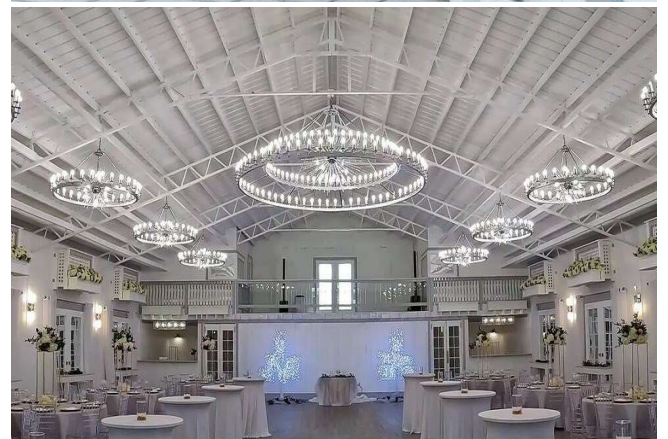

# SW RANCHES 4.95 Acre Plant Nursery and Barn

\$5,999,999

Established Plant Nursery located in prestigious Equestrian SW Ranches filled with picturesque, lush botanical gardens of Bougainvillea plants. With European charm and elegance, surrounded by meticulously crafted landscapes there is a serenity and magical ambiance that creates a private tranquil haven. The pergolas and trellises are draped in natural florals that offer a magnificent backdrop setting bursting with blooms and sweet scents. The features of this luxurious garden will lead you and your guests on a scenic path of Parisian lamp posts, and stone pavers, lined up with huge planters of topiary bougainvillea trees through the State-of-the-art 3D architectural structures and fountains with multicolored amber lighting that lead your way to the indoor plant showroom barn. This modern barn is also fit for any event to promote agritourism; this can include special workshops, showcases of products, exhibits, educational seminars, field trips, community programs, and any memorable familial agritourism event up to a maximum capacity of 200. This property also...

# Property Photos