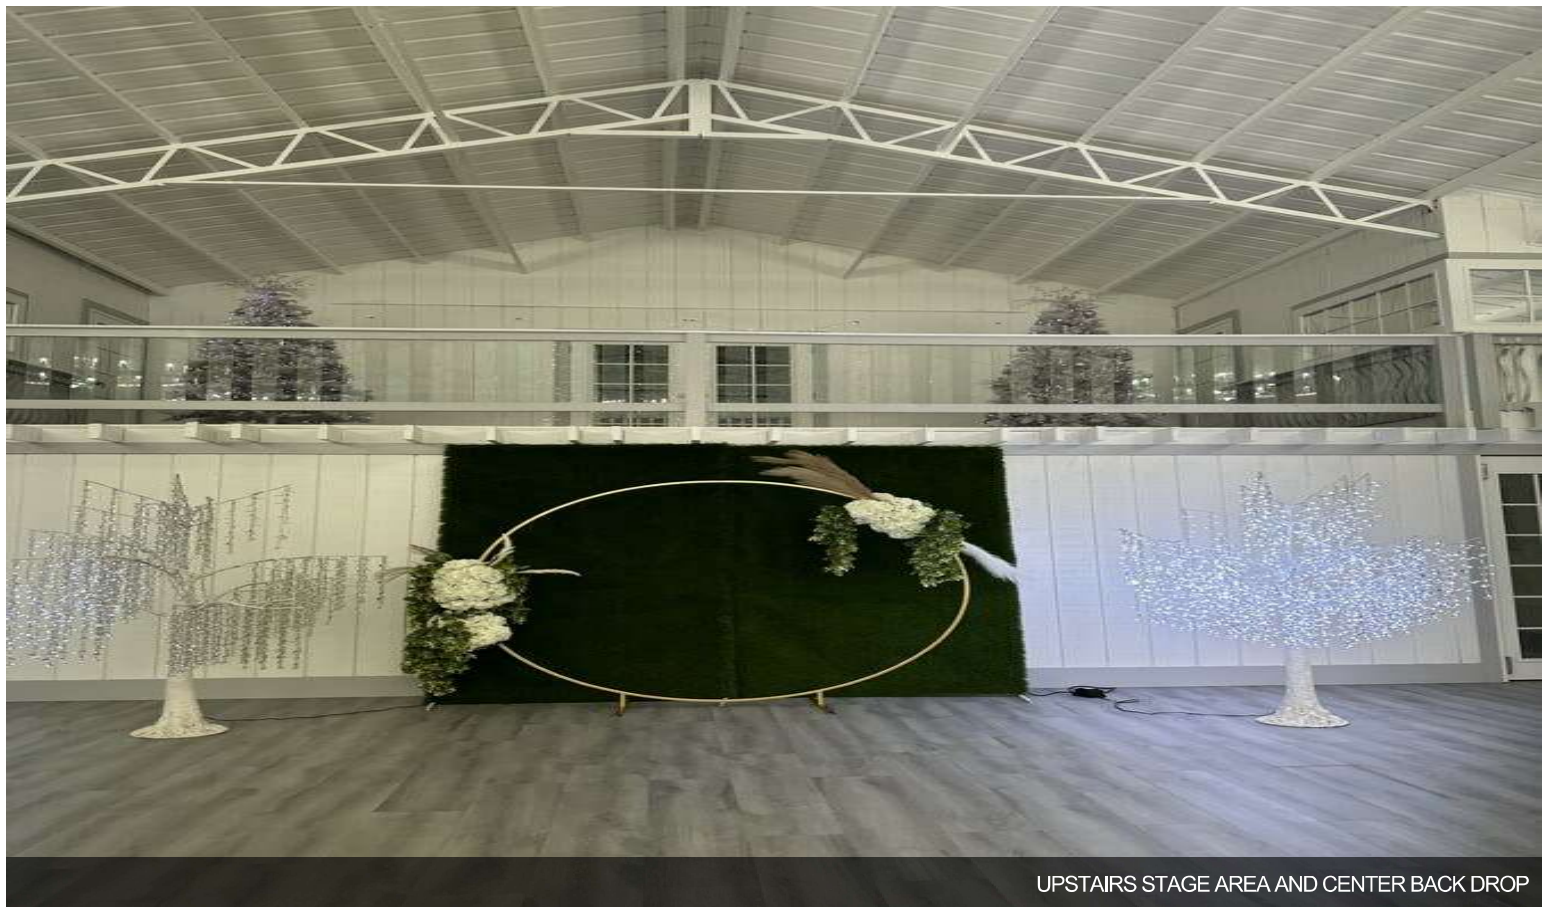

# SW RANCHES 4.95 Acre Plant Nursery and Barn

\$5,999,999

Established Plant Nursery located in prestigious Equestrian SW Ranches filled with picturesque, lush botanical gardens of Bougainvillea plants. With European charm and elegance, surrounded by meticulously crafted landscapes there is a serenity and magical ambiance that creates a private tranquil haven. The pergolas and trellises are draped in natural florals that offer a magnificent backdrop setting bursting with blooms and sweet scents. The features of this luxurious garden will lead you and your guests on a scenic path of Parisian lamp posts, and stone pavers, lined up with huge planters of topiary bougainvillea trees through the State-of-the-art 3D architectural structures and fountains with multicolored amber lighting that lead your way to the indoor plant showroom barn. This modern barn is also fit for any event to promote agritourism; this can include special workshops, showcases of products, exhibits, educational seminars, field trips, community programs, and any memorable familial agritourism event up to a maximum capacity of 200. This property also...

# Property Photos

EXTERIOR BACK OF COTTAGE

ROW OF LAMP POSTS

# Property Photos

 **CIELO FARMS**  
SPECIAL EVENTS AND NURSERY

CieloFarmsNursery.com  
OTHER INSIDE BARN

INNER FRENCH DOORS

# Property Photos