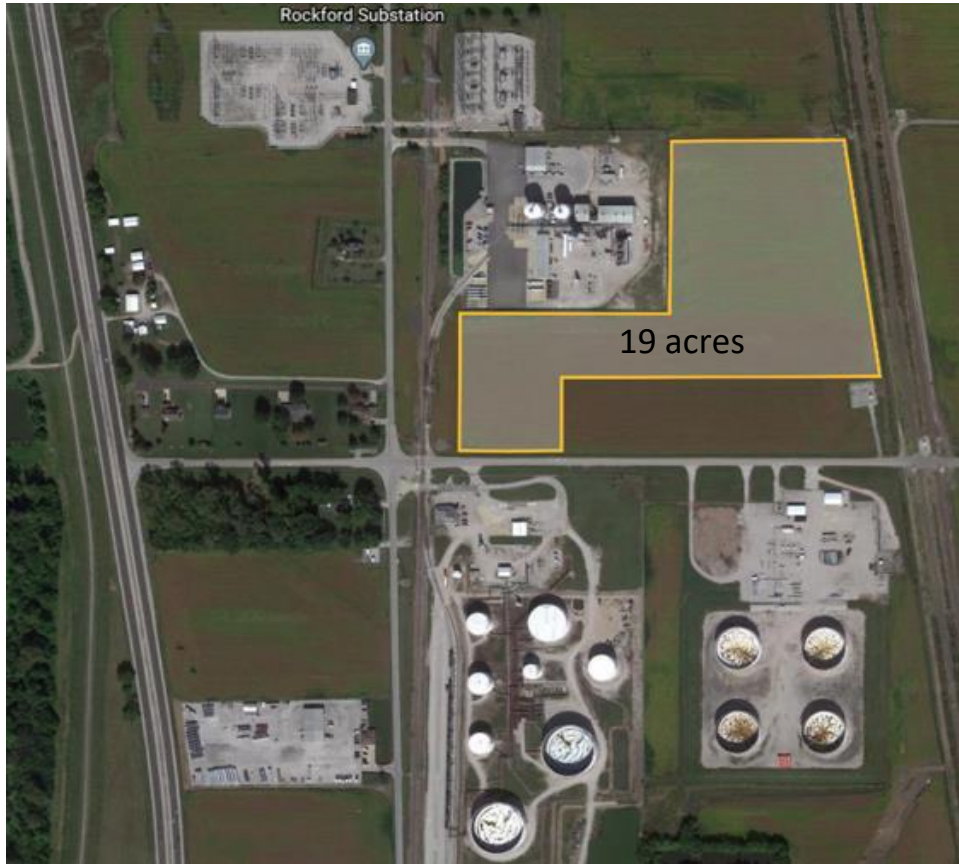

Omega Partners  
Available Yard Space for Lease  
Hartford/Wood River, IL (Madison County)

19 acres Yard Space ideal for

- Truck/Trailer Parking
- Construction Staging & Laydown
- Material Storage
- Up to 45+ total acres

Location Keys

- 1402 S. Delmar Avenue, Hartford, IL 62048 – Jct. of Robbins Road and Delmar Avenue
- Easy access to/from St. Louis International Airport
- Minutes from Downtown St. Louis, MO
- Rail Served – NS Direct