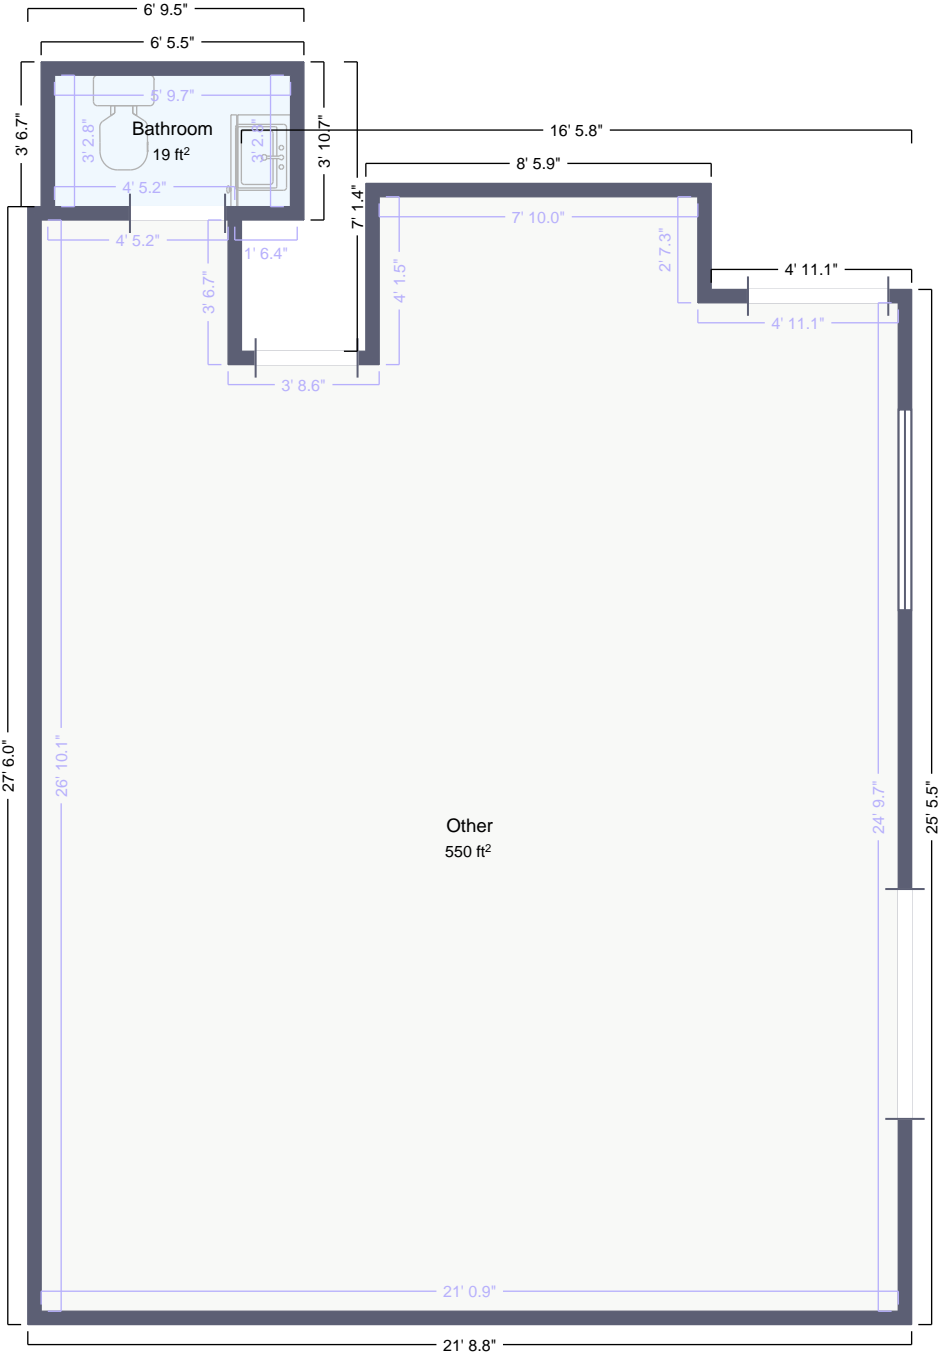

Floorplan

Approximately 610 ft² total

3 ft

Made with
Polycam