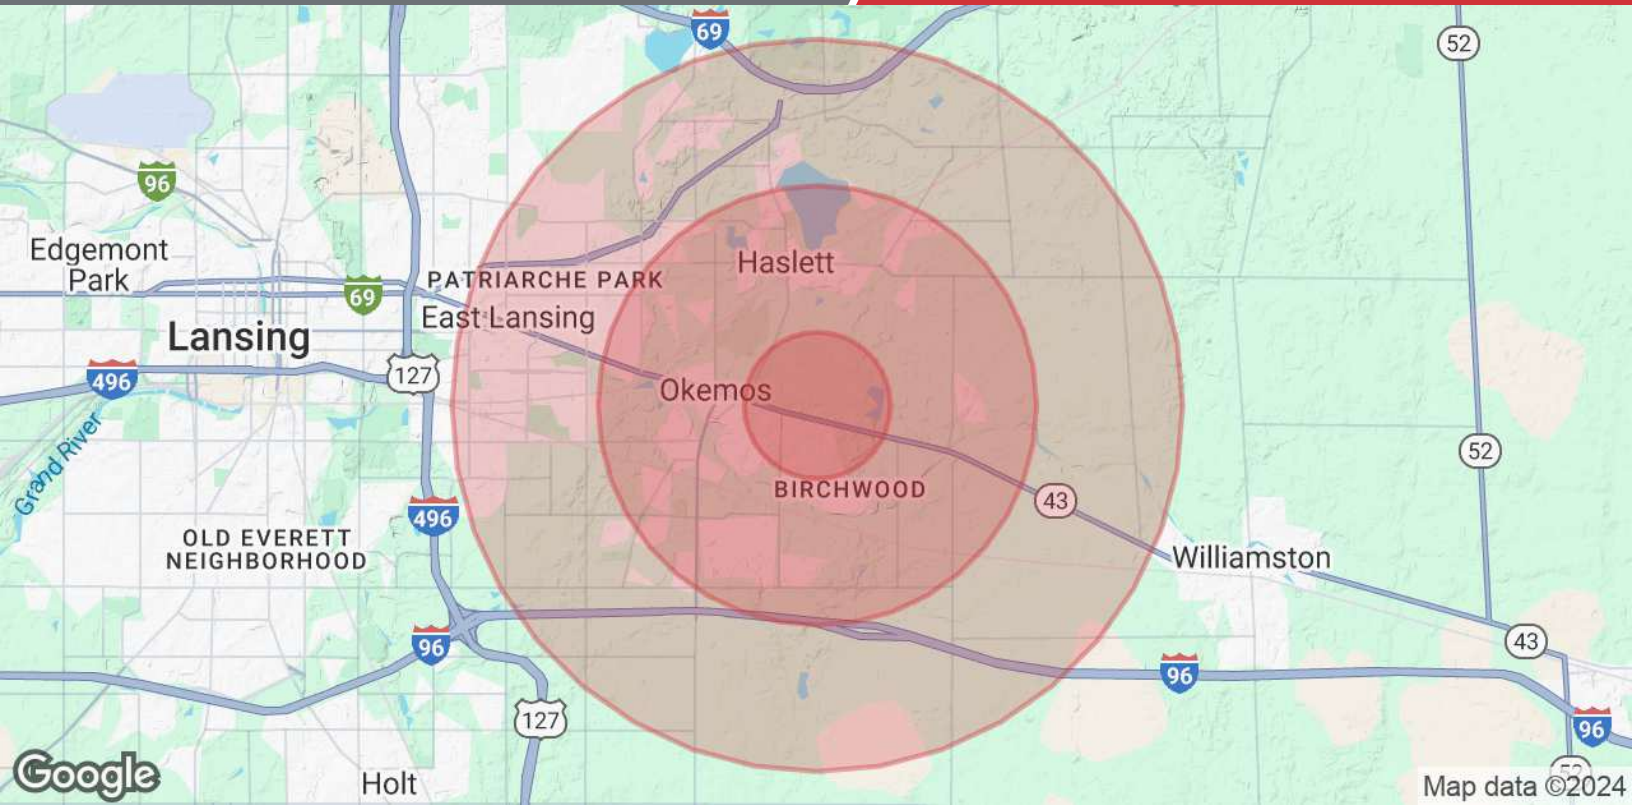

Population	1 Mile	3 Miles	5 Miles
Total Population	5,272	36,460	87,755
Average Age	39	41	35
Average Age (Male)	0	0	0
Average Age (Female)	0	0	0
Households & Income	1 Mile	3 Miles	5 Miles
Total Households	2,099	15,511	31,468
# of Persons per HH	2.5	2.4	2.8
Average HH Income	$123,326	$119,338	$104,739
Average House Value	$357,573	$333,901	$296,819

Demographics data derived from AlphaMap