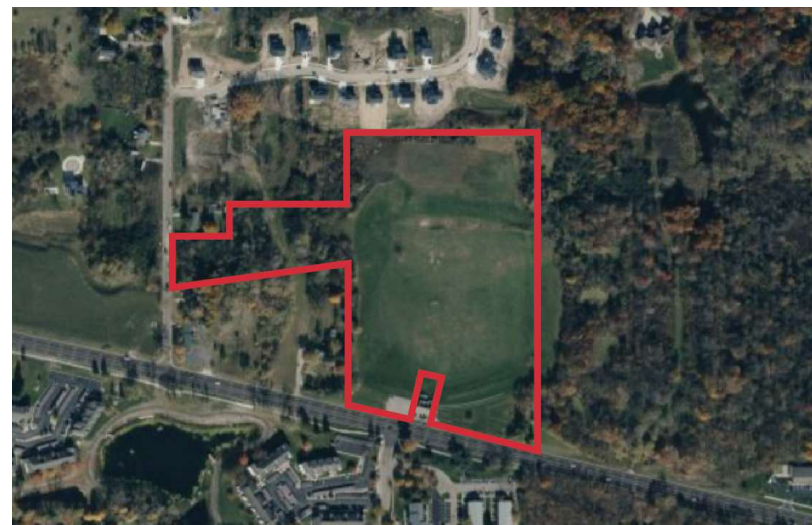

NO WARRANTY OR REPRESENTATION, EXPRESS OR IMPLIED, IS MADE AS TO THE ACCURACY OF THE INFORMATION CONTAINED HEREIN, AND THE SAME IS SUBMITTED SUBJECT TO ERRORS, OMISSIONS, CHANGE OF PRICE, RENTAL OR OTHER CONDITIONS, PRIOR SALE, LEASE OR FINANCING, OR WITHDRAWAL WITHOUT NOTICE, AND OF ANY SPECIAL LISTING CONDITIONS IMPOSED BY OUR PRINCIPALS. NO WARRANTIES OR REPRESENTATIONS ARE MADE AS TO THE CONDITION OF THE PROPERTY OR ANY HAZARDS CONTAINED THEREIN ARE INTENDED TO BE IMPLIED.

2149 Jolly Road, Suite 200
Okemos, MI 48864
517 487 9222 tel
naimidmichigan.com