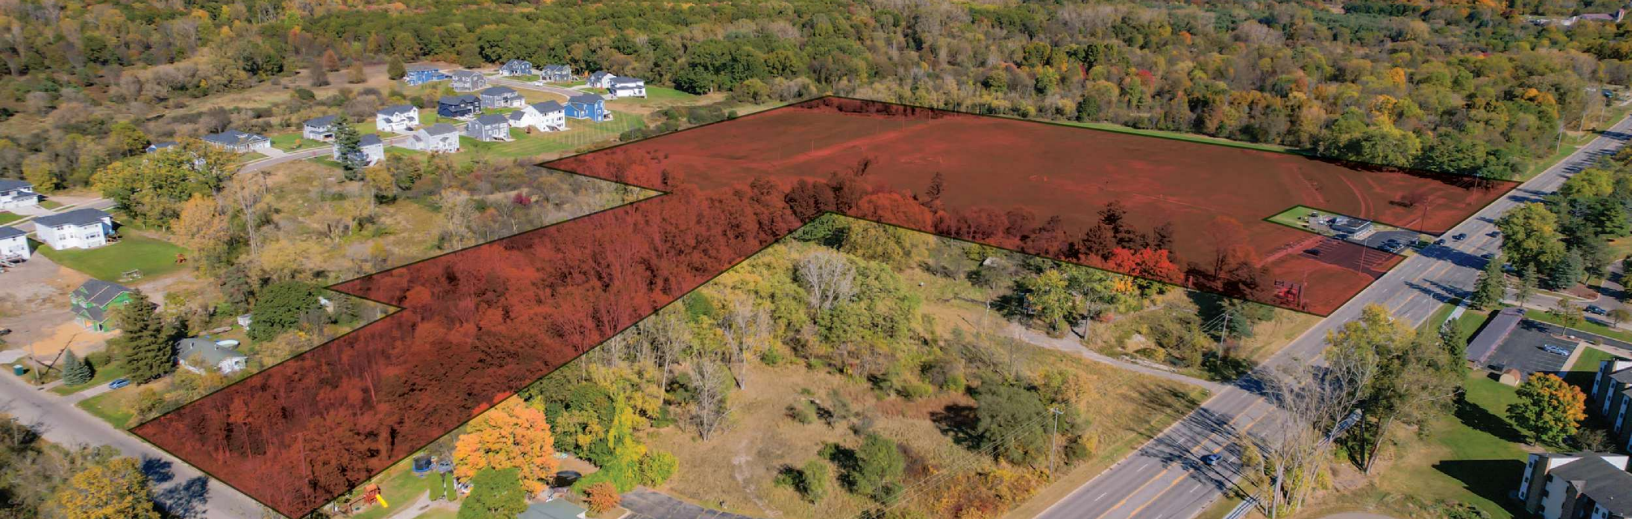

NO WARRANTY OR REPRESENTATION, EXPRESS OR IMPLIED, IS MADE AS TO THE ACCURACY OF THE INFORMATION CONTAINED HEREIN, AND THE SAME IS SUBMITTED SUBJECT TO ERRORS, OMISSIONS, CHANGE OF PRICE, RENTAL OR OTHER CONDITIONS, PRIOR SALE, LEASE OR FINANCING, OR WITHDRAWAL WITHOUT NOTICE, AND OF ANY SPECIAL LISTING CONDITIONS IMPOSED BY OUR PRINCIPALS. NO WARRANTIES OR REPRESENTATIONS ARE MADE AS TO THE CONDITION OF THE PROPERTY OR ANY HAZARDS CONTAINED THEREIN ARE INTENDED TO BE IMPLIED.

2149 Jolly Road, Suite 200
Okemos, MI 48864
517 487 9222 tel
naimidmichigan.com