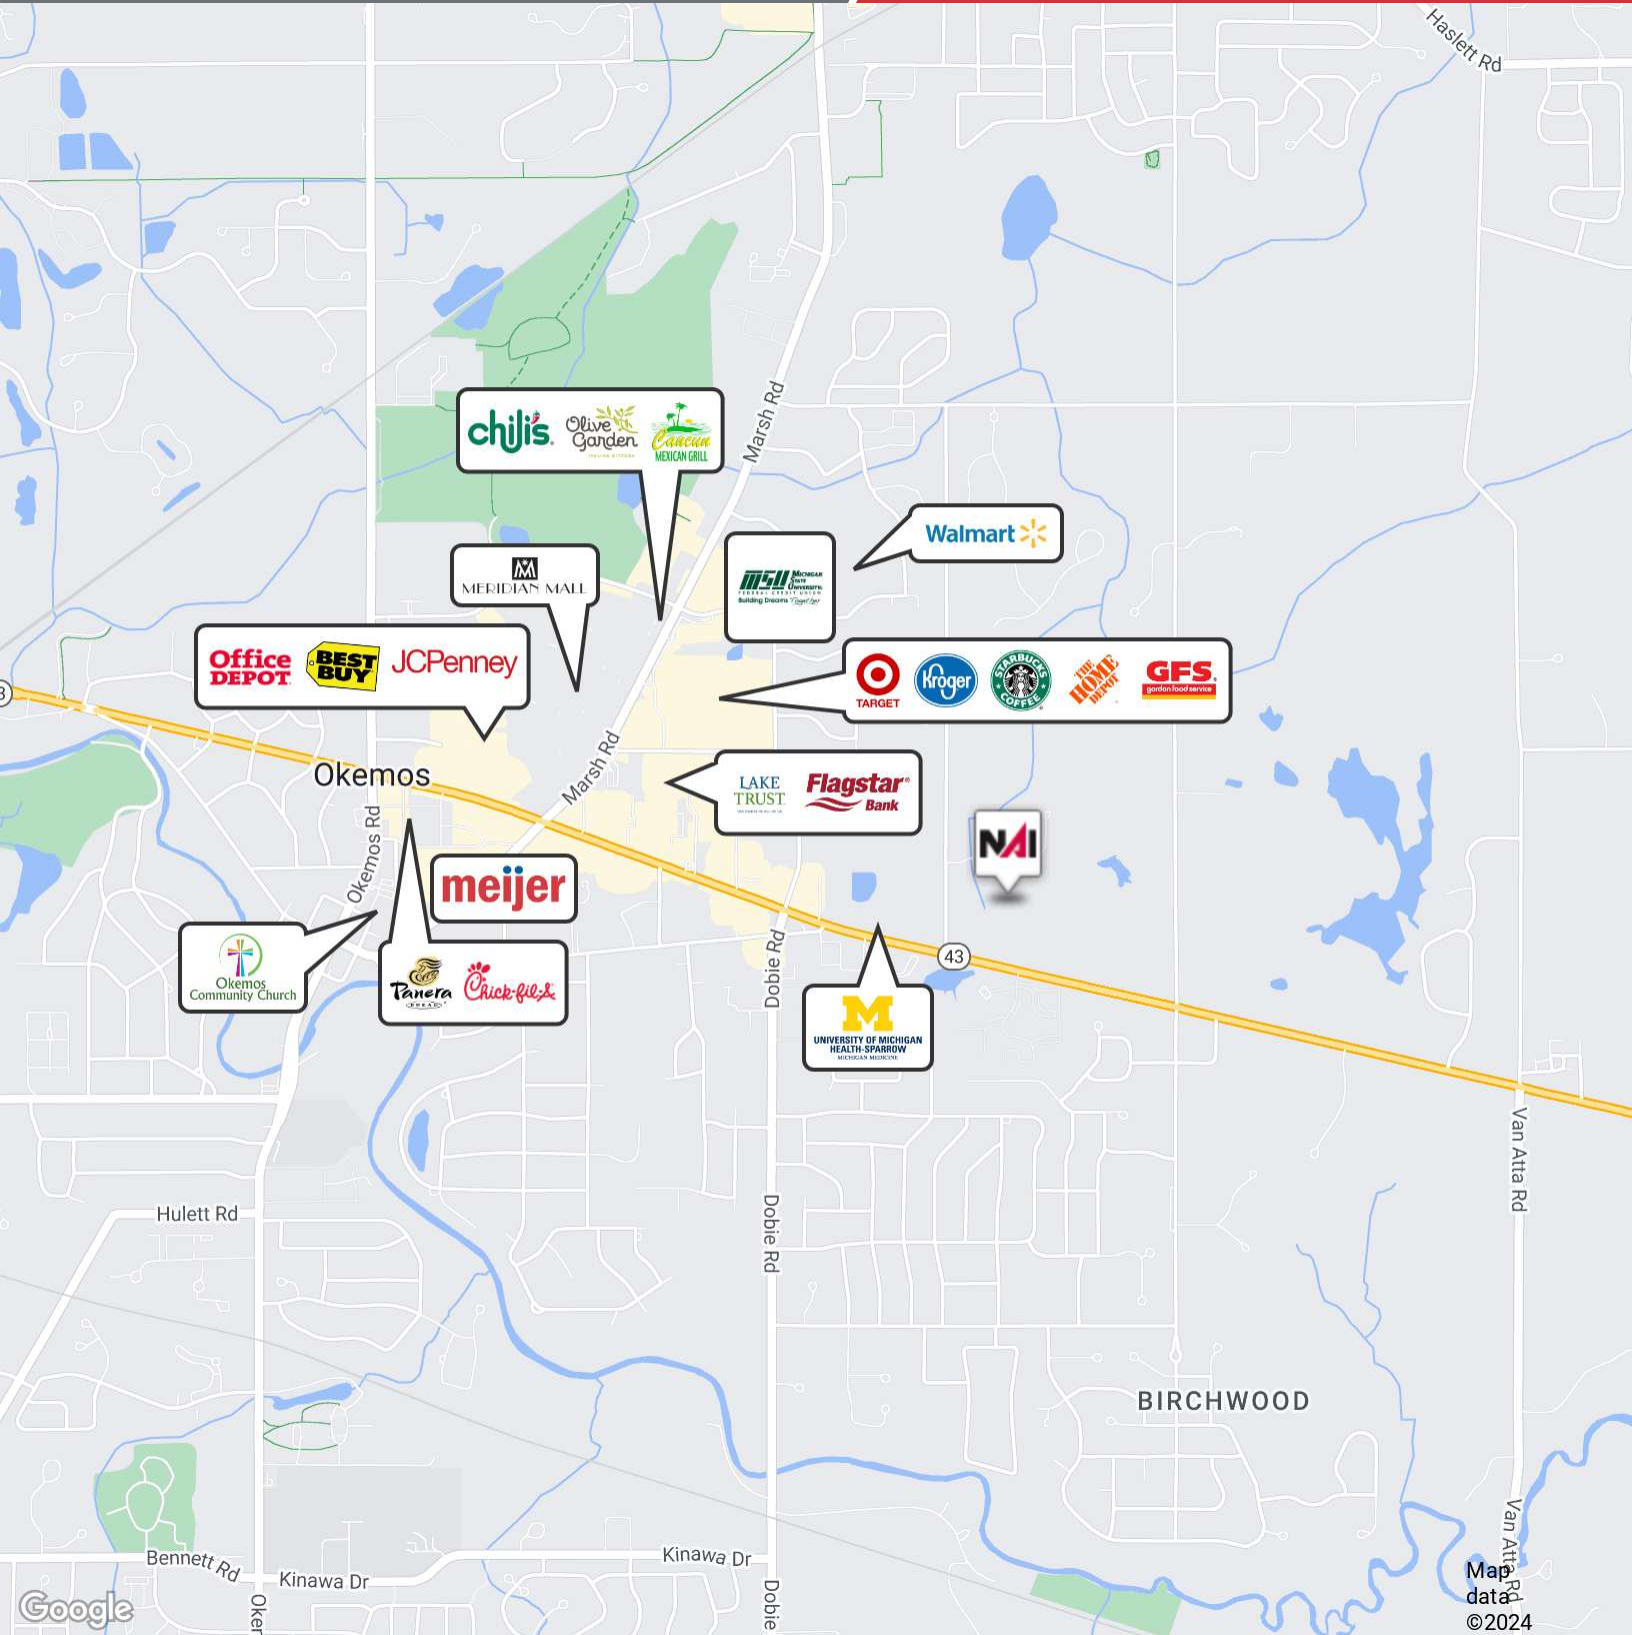

NO WARRANTY OR REPRESENTATION, EXPRESS OR IMPLIED, IS MADE AS TO THE ACCURACY OF THE INFORMATION CONTAINED HEREIN, AND THE SAME IS SUBMITTED SUBJECT TO ERRORS, OMISSIONS, CHANGE OF PRICE, RENTAL OR OTHER CONDITIONS, PRIOR SALE, LEASE OR FINANCING, OR WITHDRAWAL WITHOUT NOTICE, AND OF ANY SPECIAL LISTING CONDITIONS IMPOSED BY OUR PRINCIPALS. NO WARRANTIES OR REPRESENTATIONS ARE MADE AS TO THE CONDITION OF THE PROPERTY OR ANY HAZARDS CONTAINED THEREIN ARE INTENDED TO BE IMPLIED.

2149 Jolly Road, Suite 200
Okemos, MI 48864
517 487 9222 tel
naimidmichigan.com