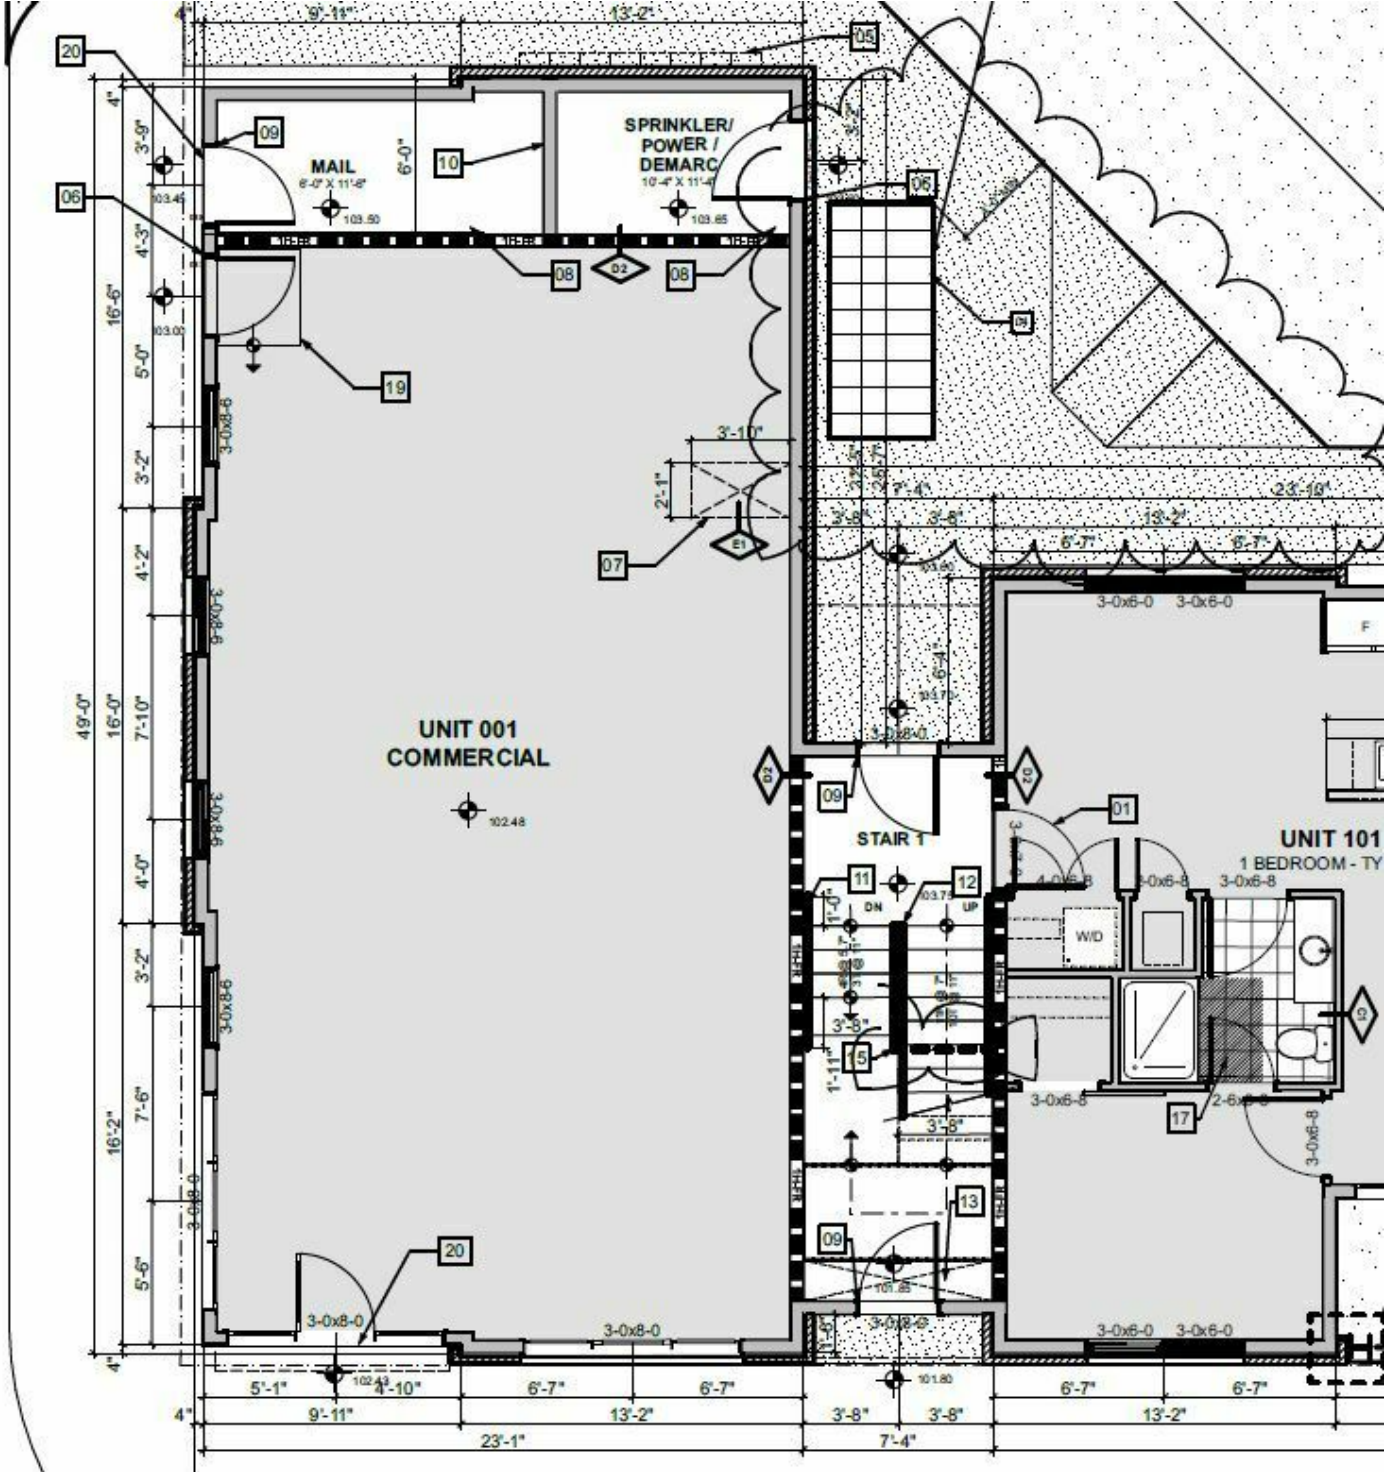

GENE

SHEET NO.

A-001
A-002

ARCH

SHEET NO.

A-101
A-102
A-103
A-104
A-105
A-201
A-202
A-203
A-204
A-205
A-206

OFFERING SUMMARY

Available SF:	1,000 SF
Lease Rate:	\$20.00 SF/yr (NNN)
Lot Size:	0.35 Acres
Year Built:	2323
Building Size:	1,000 SF
Zoning:	R-63
Market:	Richmond
Submarket:	Manchester

AVAILABLE SPACES

SPACE	LEASE RATE	SIZE (SF)
First Floor Retail	\$20.00 SF/yr	1,000 SF

NATHAN HUGHES

804.464.3898
nathan@sperityventures.com

SPERITY

REAL ESTATE
VENTURES

1421 BAINBRIDGE ST

RICHMOND, VA 23224