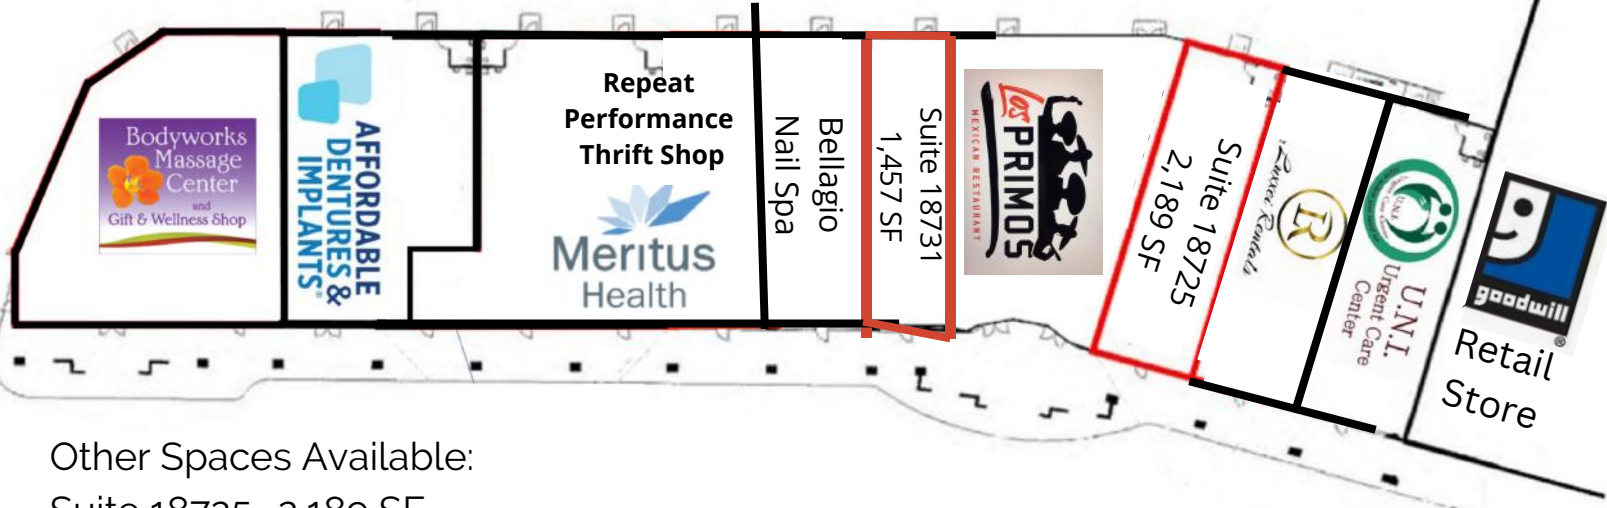

RETAIL *Hagerstown, MD*

18721-18745 North Pointe Dr, Hagerstown, MD 21742

Other Spaces Available:

Suite 18725- 2,189 SF

Suite 18731 - 1,457 SF

For leasing information:

Rob Ferree

p. 301-223-1090

e. rferree@dmbowman.com