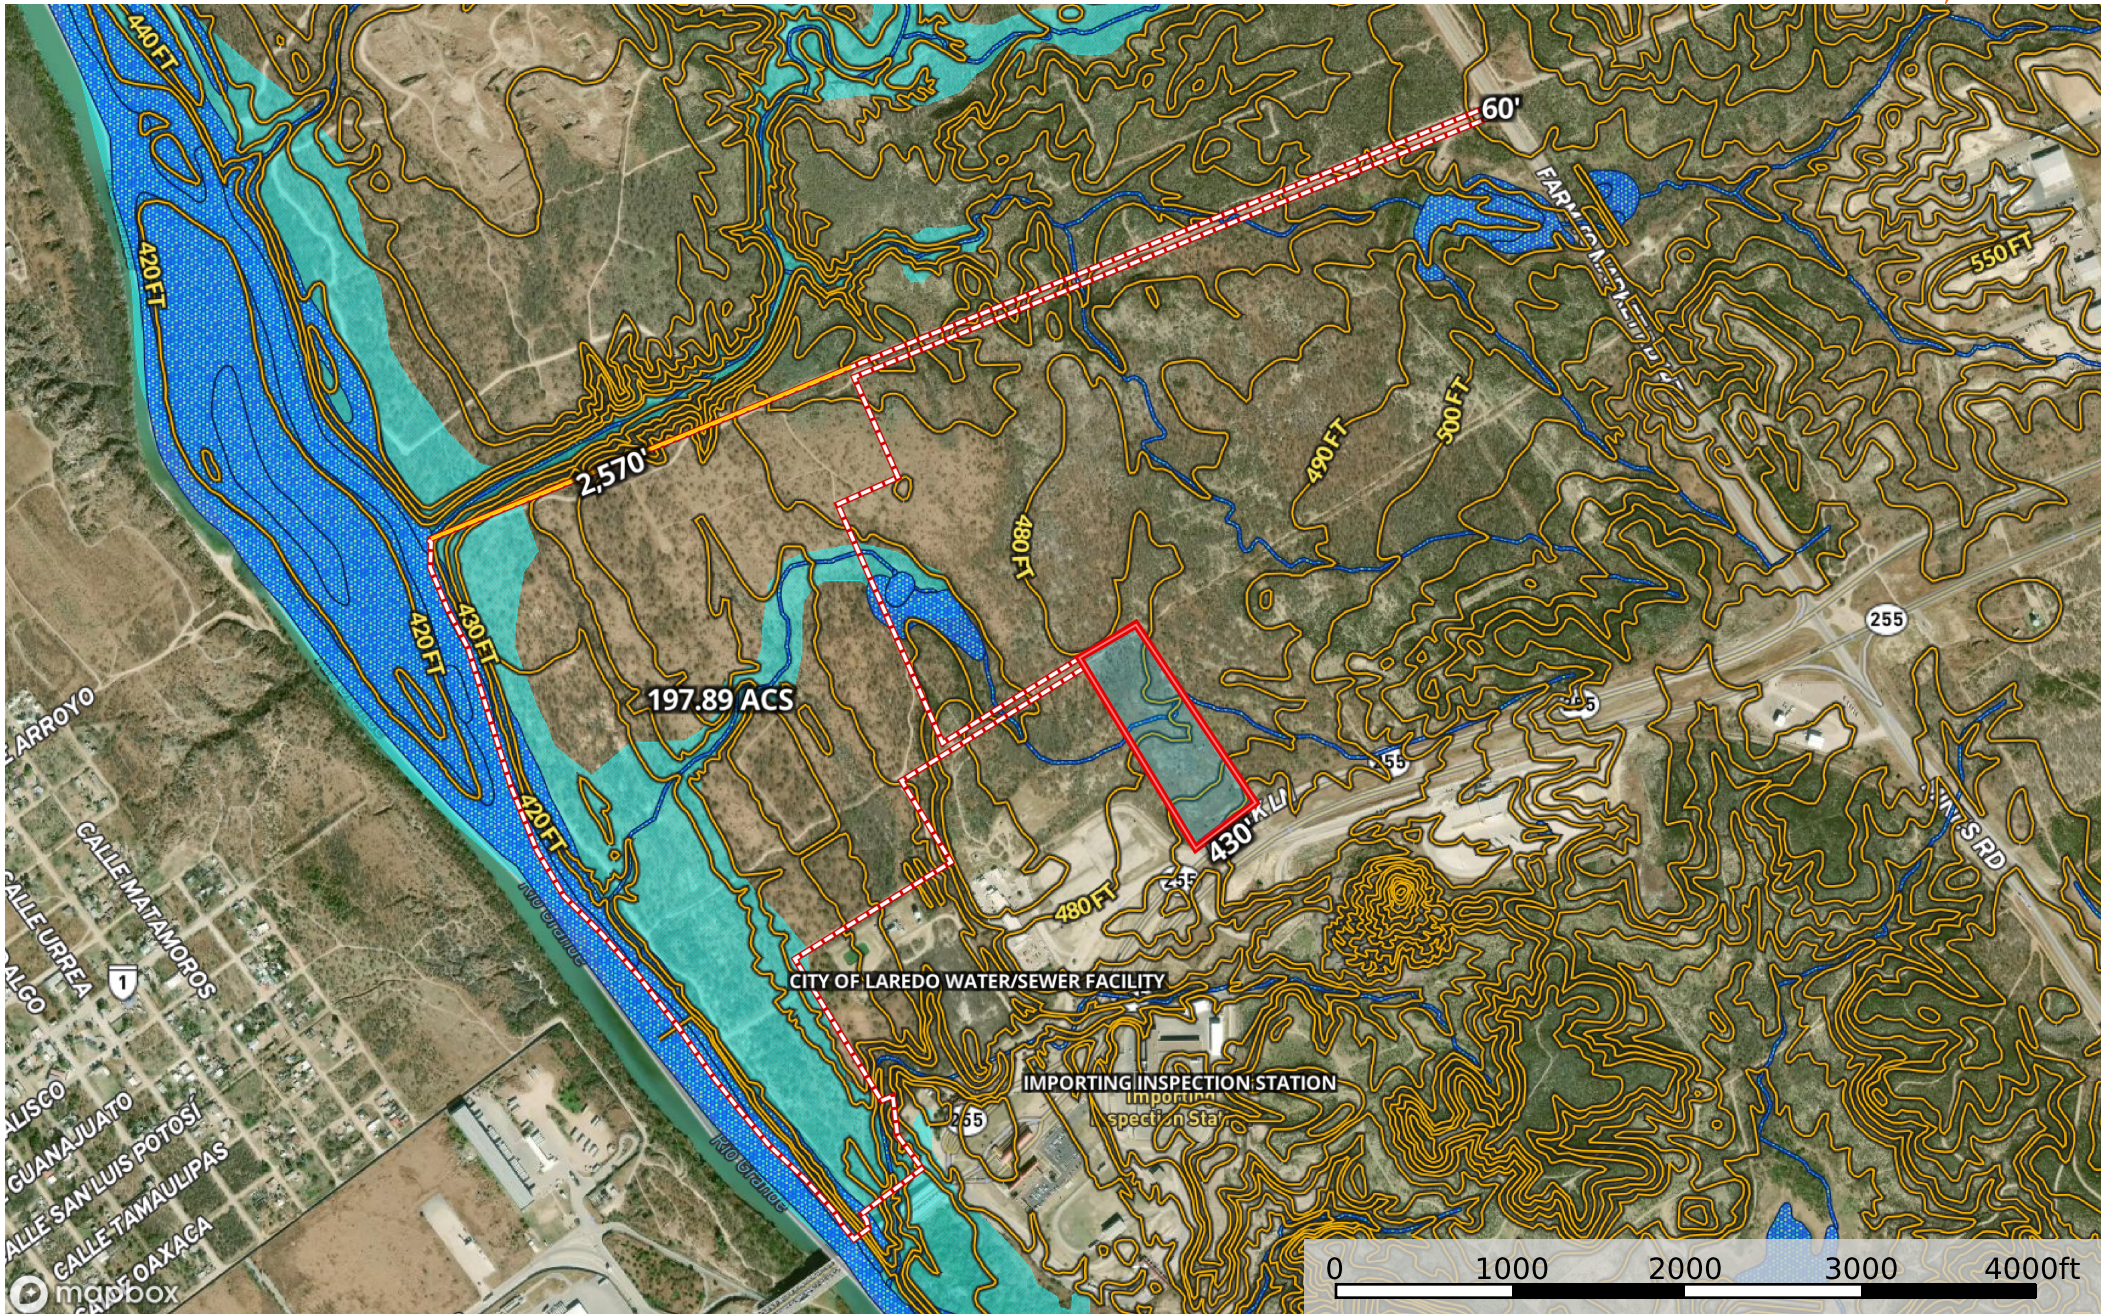

Needmore Ranch-TR 4-Tract Information Exhibit

Webb County, Texas, 197.89 AC +/-

- Primary Road
- Boundary 1
- Boundary
- 100 Year Floodplain
- 500 Year Floodplain
- Floodway
- Special
- Unmapped/Not Included
- Wetlands
- Riparian