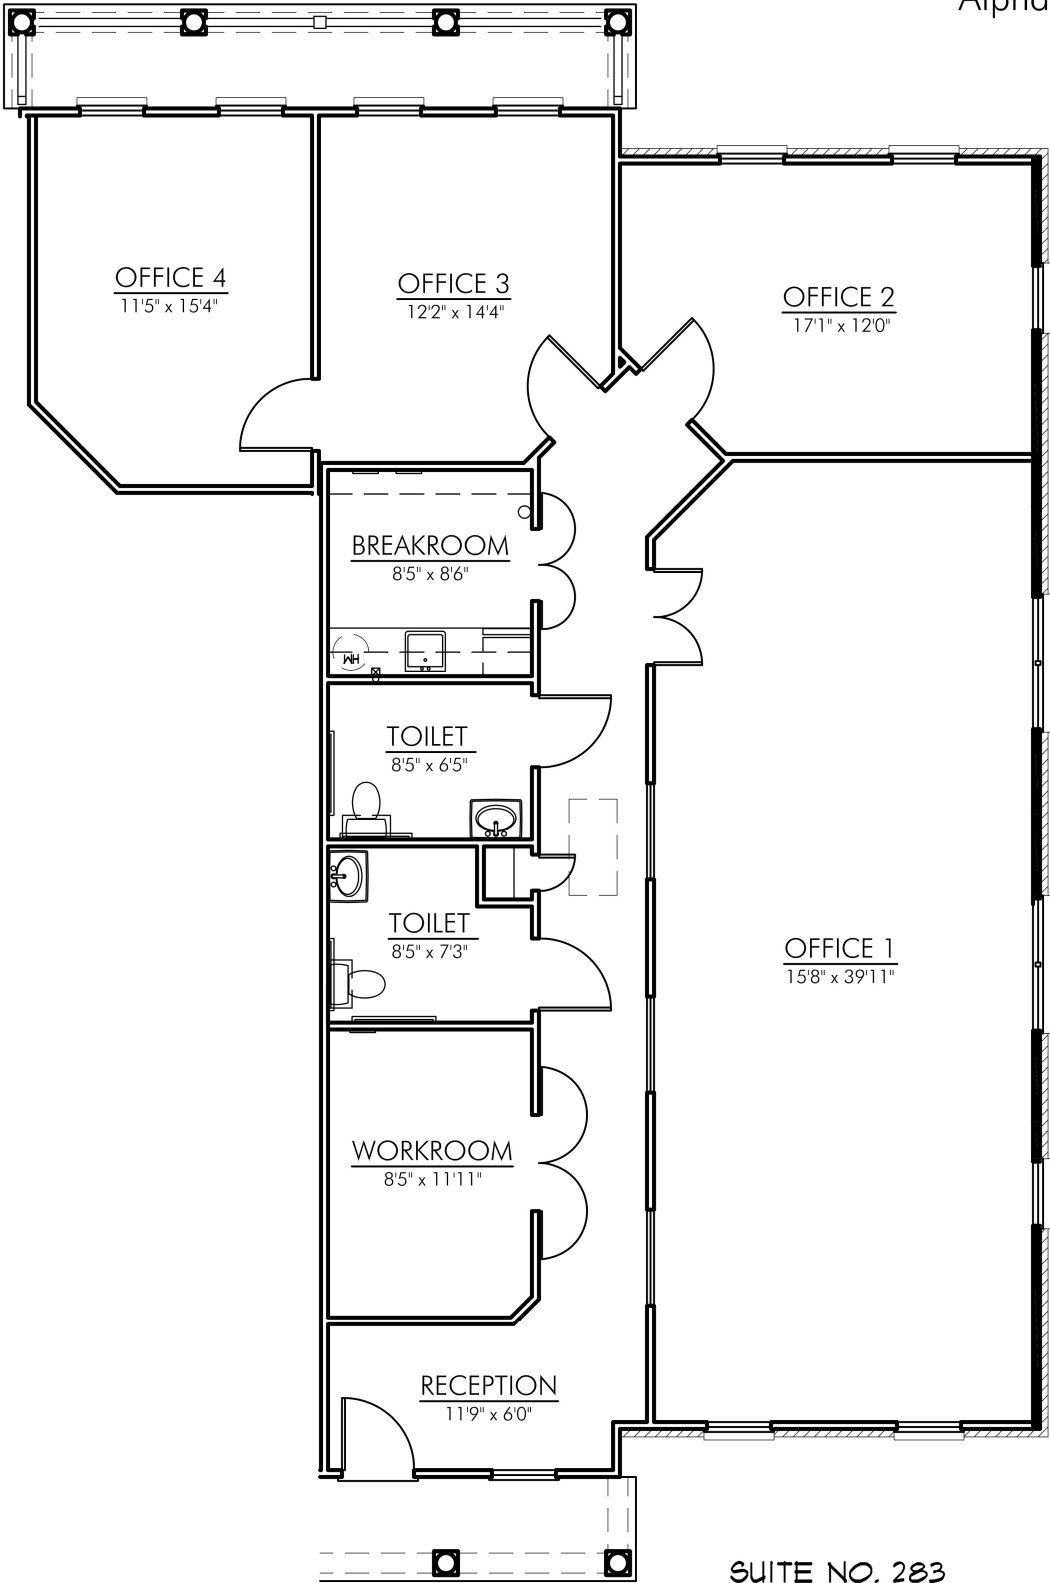

Exhibit A

5755 North Point Parkway
Building 44 - Suite 283
Alpharetta, GA 30022

1,829 +/- S.F.

SUITE NO. 283
1,829 SF.