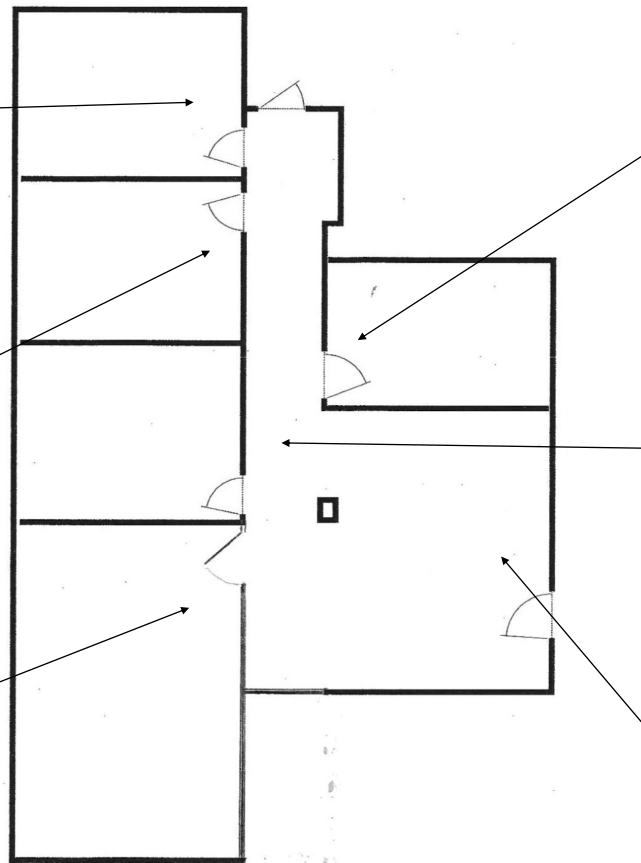

# 1,600 SF office suite for lease | Cambridge Alewife

Accessible bldg  
24/7 access  
Tenant parking  
Visitor parking  
Natural light

**185 Alewife Brook Pkwy**

0.4 mile to the Alewife MBTA T station (Red Line)  
0.2 mile to bus stop (74 & 78 to Harvard Square)