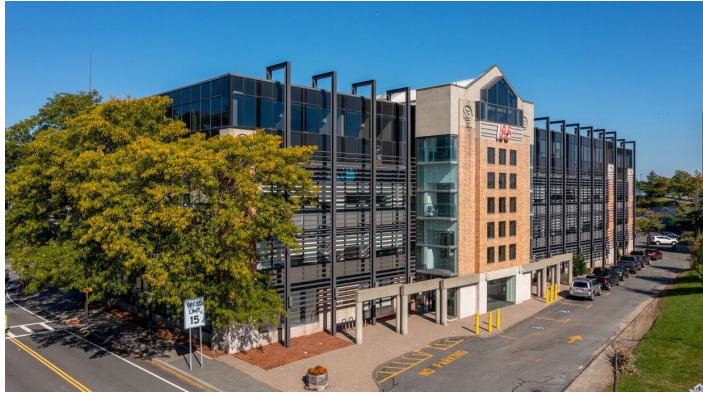

# 1,600 SF office suite for lease | Cambridge Alewife

Accessible bldg  
24/7 access  
Tenant parking  
Visitor parking  
Natural light

**185 Alewife Brook Pkwy**

0.4 mile to the Alewife MBTA T station (Red Line)  
0.2 mile to bus stop (74 & 78 to Harvard Square)