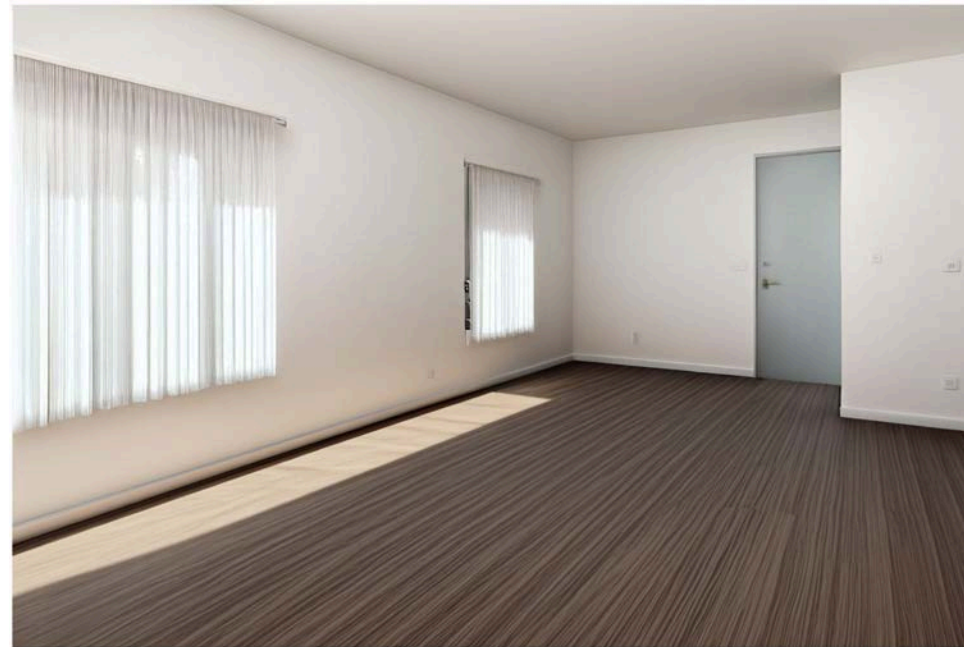

OFFICE (COMMERCIAL, HOME OFFICE, MEDICAL))

KITCHENETTE

DISCLAIMER:

THE IMAGES CONTAINED IN THIS BROCHURE FEATURE VIRTUAL STAGING AND/OR REMODELING AND ARE FOR ILLUSTRATIVE PURPOSES ONLY. THESE IMAGES DO NOT REPRESENT THE CURRENT CONDITION OF THE PROPERTY AND ARE NOT AN ACCURATE DEPICTION OF HOW THE PROPERTY CURRENTLY APPEARS. ANY ALTERATIONS SHOWN, SUCH AS FURNITURE, DECOR, OR DESIGN CHANGES, HAVE BEEN DIGITALLY ADDED FOR CONCEPTUAL VISUALIZATION. THE ACTUAL PROPERTY MAY DIFFER IN APPEARANCE. PLEASE REFER TO THE PROPERTY IN ITS CURRENT STATE FOR A TRUE REPRESENTATION.