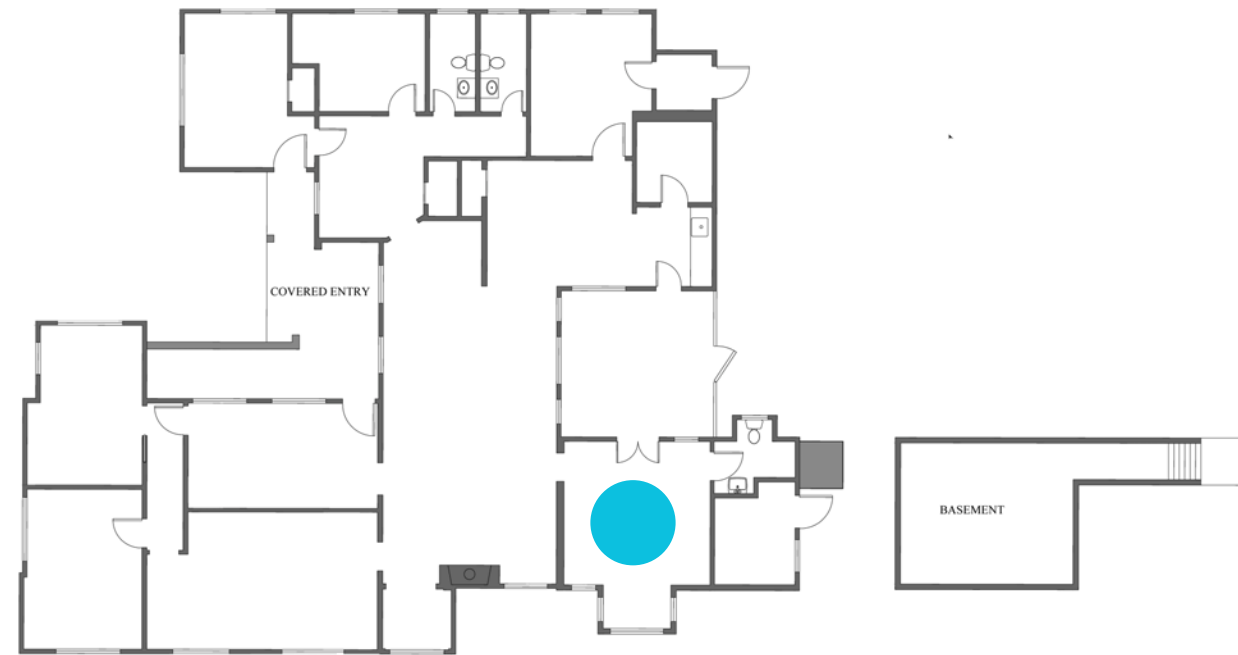

1500 ANACAPA ST, SANTA BARBARA CA VIRTUAL REMODEL AND STAGING

BEDROOM (B&B, MULTIFAMILY, RESIDENTIAL)

OFFICE (COMMERCIAL, HOME OFFICE, MEDICAL)

DISCLAIMER:

THE IMAGES CONTAINED IN THIS BROCHURE FEATURE VIRTUAL STAGING AND/OR REMODELING AND ARE FOR ILLUSTRATIVE PURPOSES ONLY. THESE IMAGES DO NOT REPRESENT THE CURRENT CONDITION OF THE PROPERTY AND ARE NOT AN ACCURATE DEPICTION OF HOW THE PROPERTY CURRENTLY APPEARS. ANY ALTERATIONS SHOWN, SUCH AS FURNITURE, DECOR, OR DESIGN CHANGES, HAVE BEEN DIGITALLY ADDED FOR CONCEPTUAL VISUALIZATION. THE ACTUAL PROPERTY MAY DIFFER IN APPEARANCE. PLEASE REFER TO THE PROPERTY IN ITS CURRENT STATE FOR A TRUE REPRESENTATION.