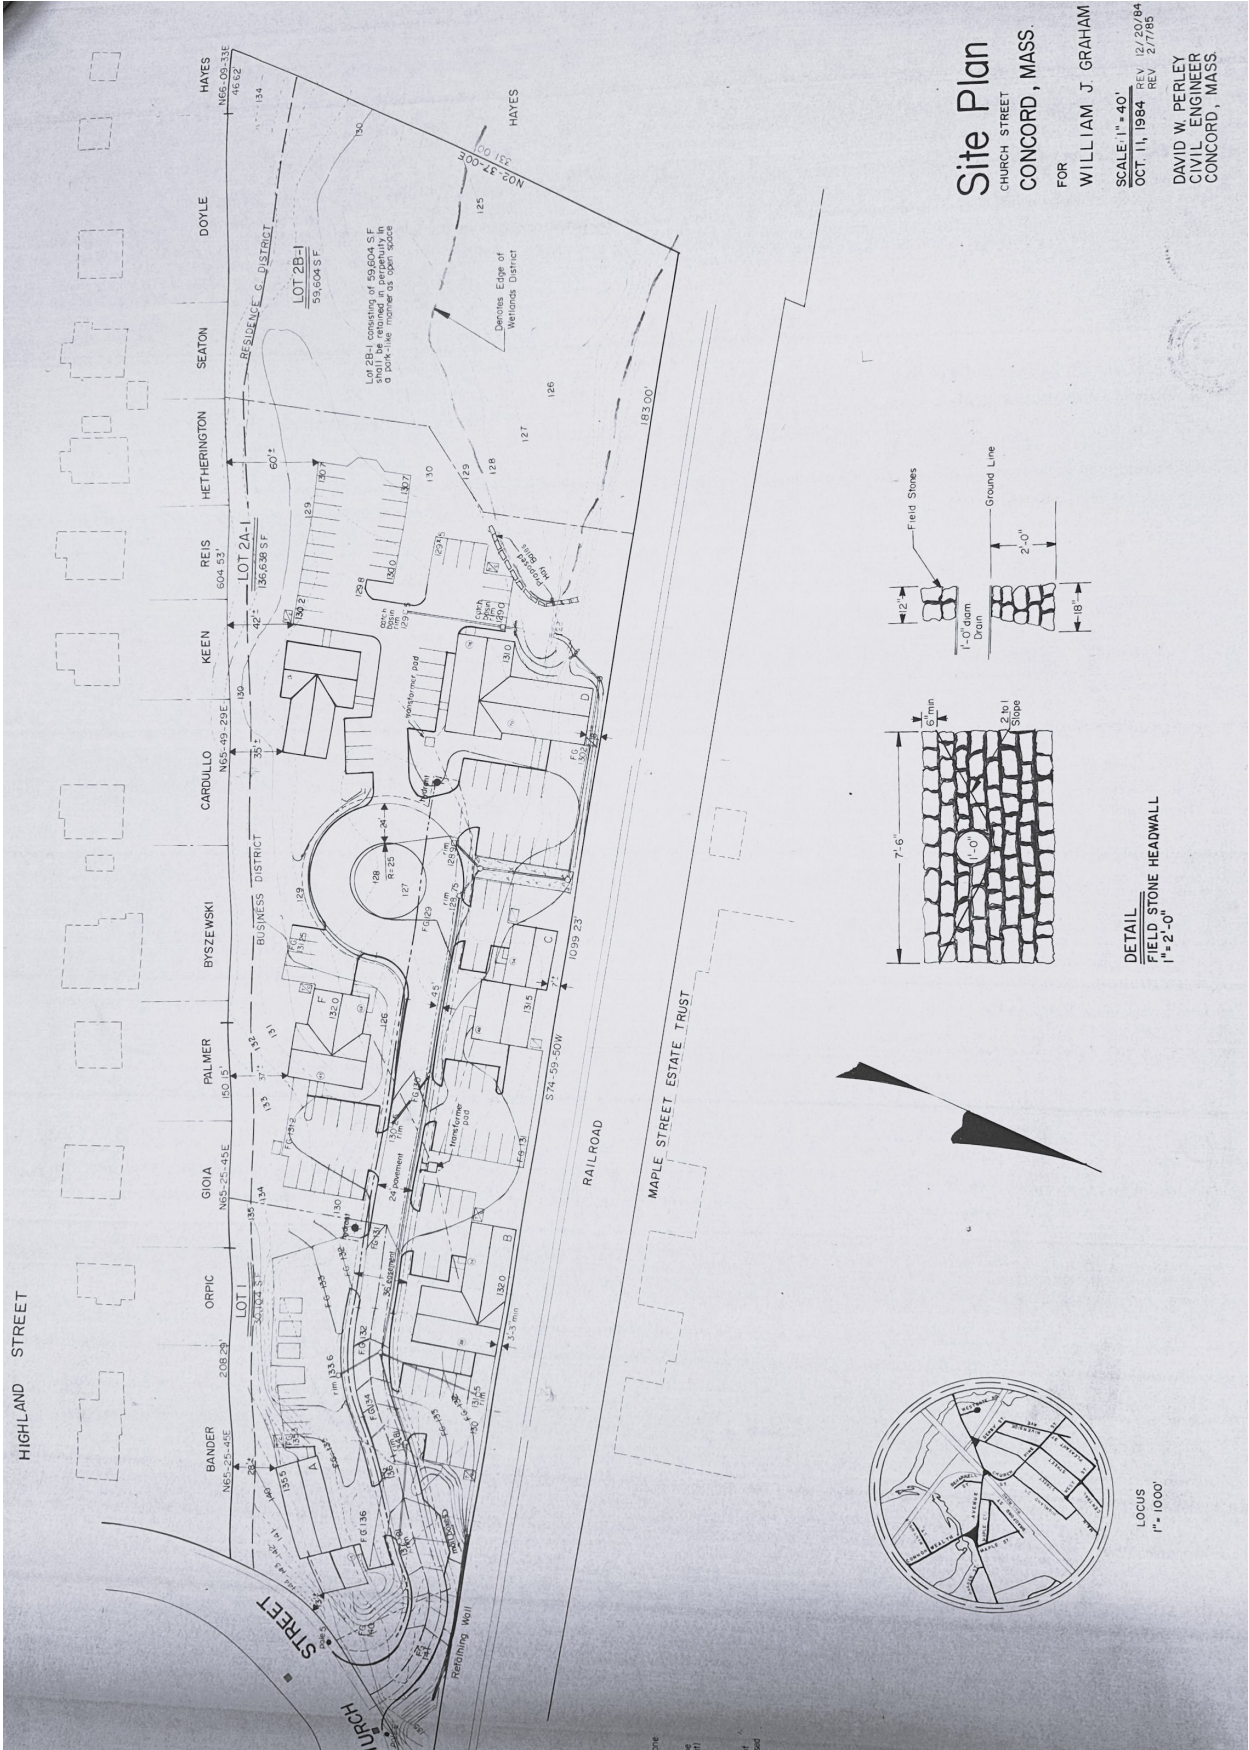

### PROPERTY HIGHLIGHTS

- Price: \$1,400,000
- Built in 1985, the building measures 3,780 SF on .70 acres
  - 1,800 SF Industrial (4 bays with storage above)
  - 1,980- SF Office (990 SF on 1st and 2nd floor)
- Four heated garage bays (2 zones)
- Expenses:
  - Fiscal 2024 Taxes: \$9,518.96
  - Fiscal 2024 Shared Expenses: +/- \$1,500
    - This property is not a member of the Junction Square Condominium Association but does contribute to the street's common area expenses, including landscape, snow plow, and exterior lighting via the Condo Association.
- Internet: Comcast and Concord Municipal Light
- Electric: Concord Municipal Light
- Excellent parking onsite
- Zoned: WCB (West Concord Business)
- Public Water and Sewer
- Heat and air conditioning in office
- Warehouse space is heated
- Steps from countless amenities including shopping, dining, and the MBTA commuter rail.

## Site Plan