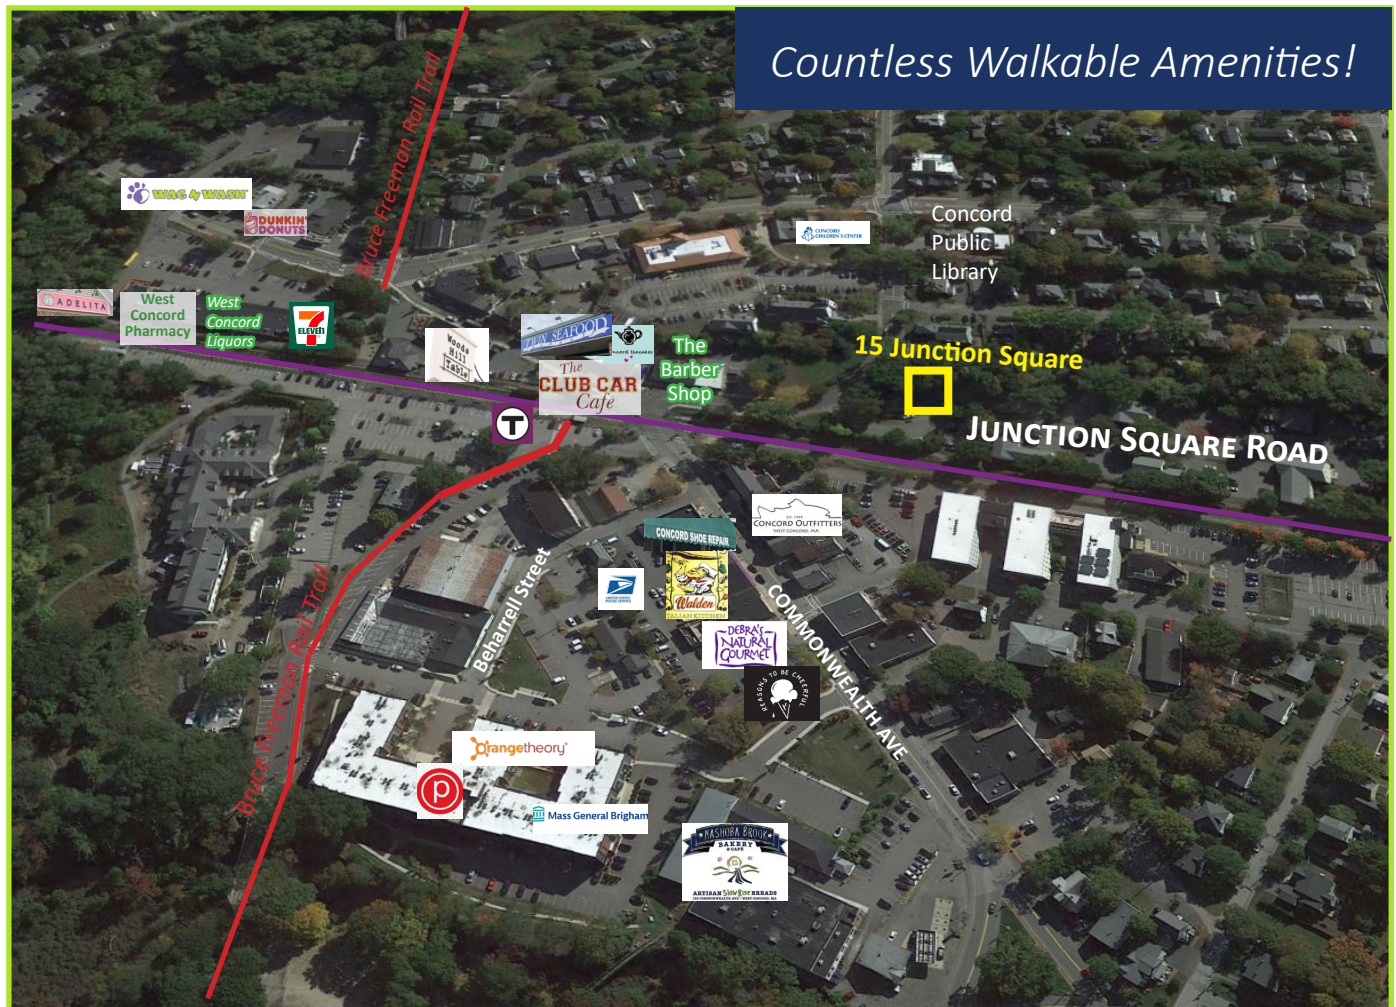

## Location Overview

Countless Walkable Amenities!

- Nashoba Brook Bakery
- United States Postal Service
- Woods Hill Table
- Twin Seafood
- Concord teacakes
- 7-Eleven
- The Barber Shop
- Debra's Gourmet
- The Club Car Cafe
- West Concord Liquors
- Dunkin' Donuts
- Ice Cream Shoppe
- Walden Italian Kitchen
- Pure Barre
- Concord Children's Center
- WAG & WASH Pet Store
- Concord Shoe Repair
- West Concord Library
- MBTA Commuter Rail
- West Concord Pharmacy
- Mexican Cantina
- Orangetheory
- Mass General Brigham