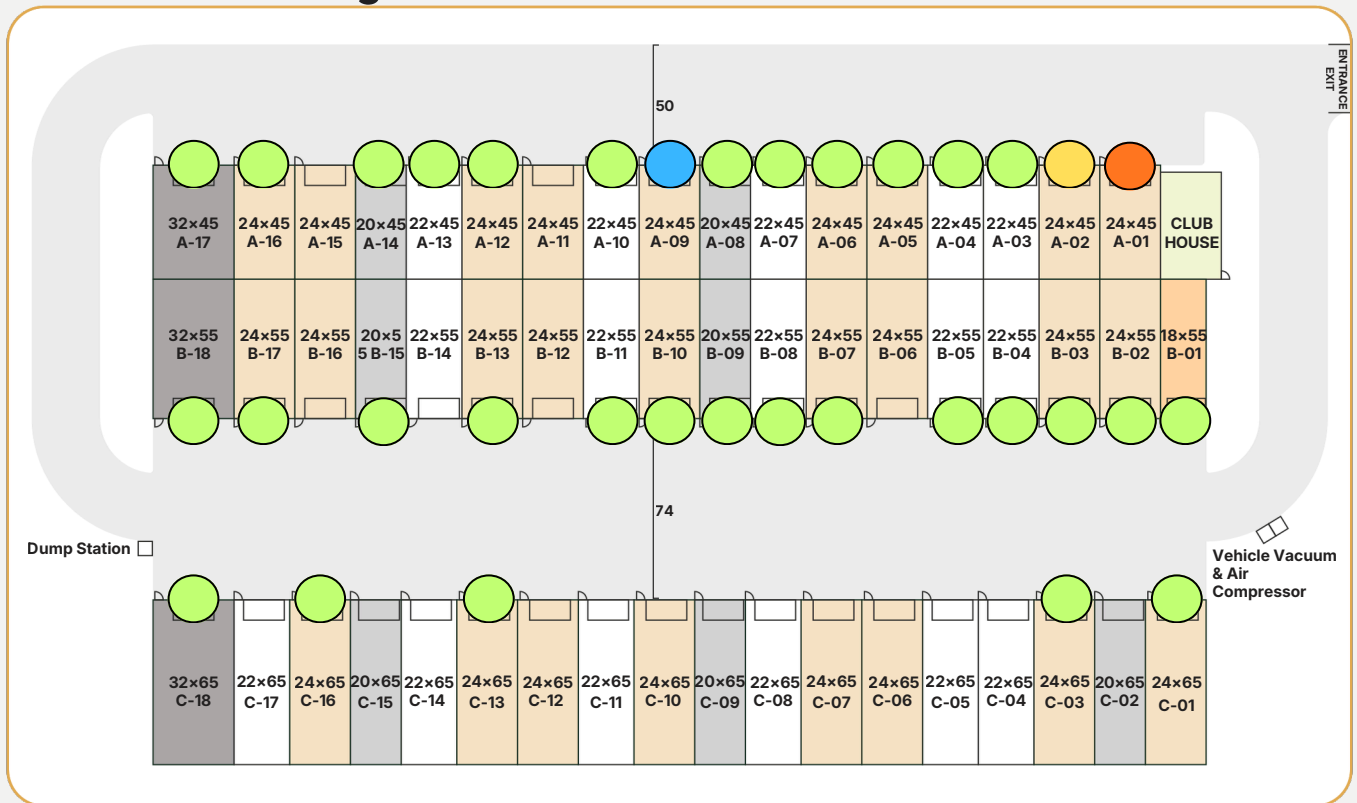

GOLDEN GARAGES

Reserve your space today!

- Lance Somerville
- lance@playgroundgarages.com
- 720.776.9760
- www.thegoldengarages.com

Location & Garages

Last Updated 4.28.26

Clubhouse	24 Wide	Under Contract	Model Unit
20 Wide	32 Wide	Reserved Unit	On Hold
22 Wide	18 Wide	Border	