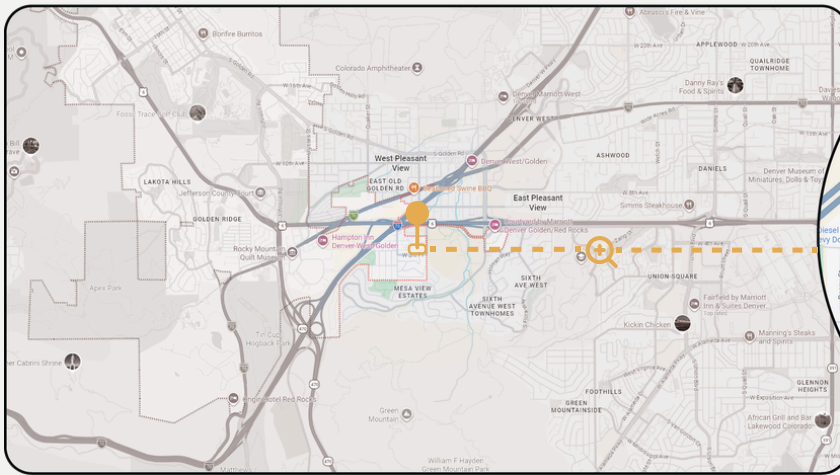

GOLDEN GARAGES

Reserve your space today!

- Lance Somerville
- lance@playgroundgarages.com
- 720.776.9760
- www.thegoldengarages.com

Location & Garages

Last Updated 4.28.26

Clubhouse	24 Wide	Under Contract	Model Unit
20 Wide	32 Wide	Reserved Unit	On Hold
22 Wide	18 Wide	Border	