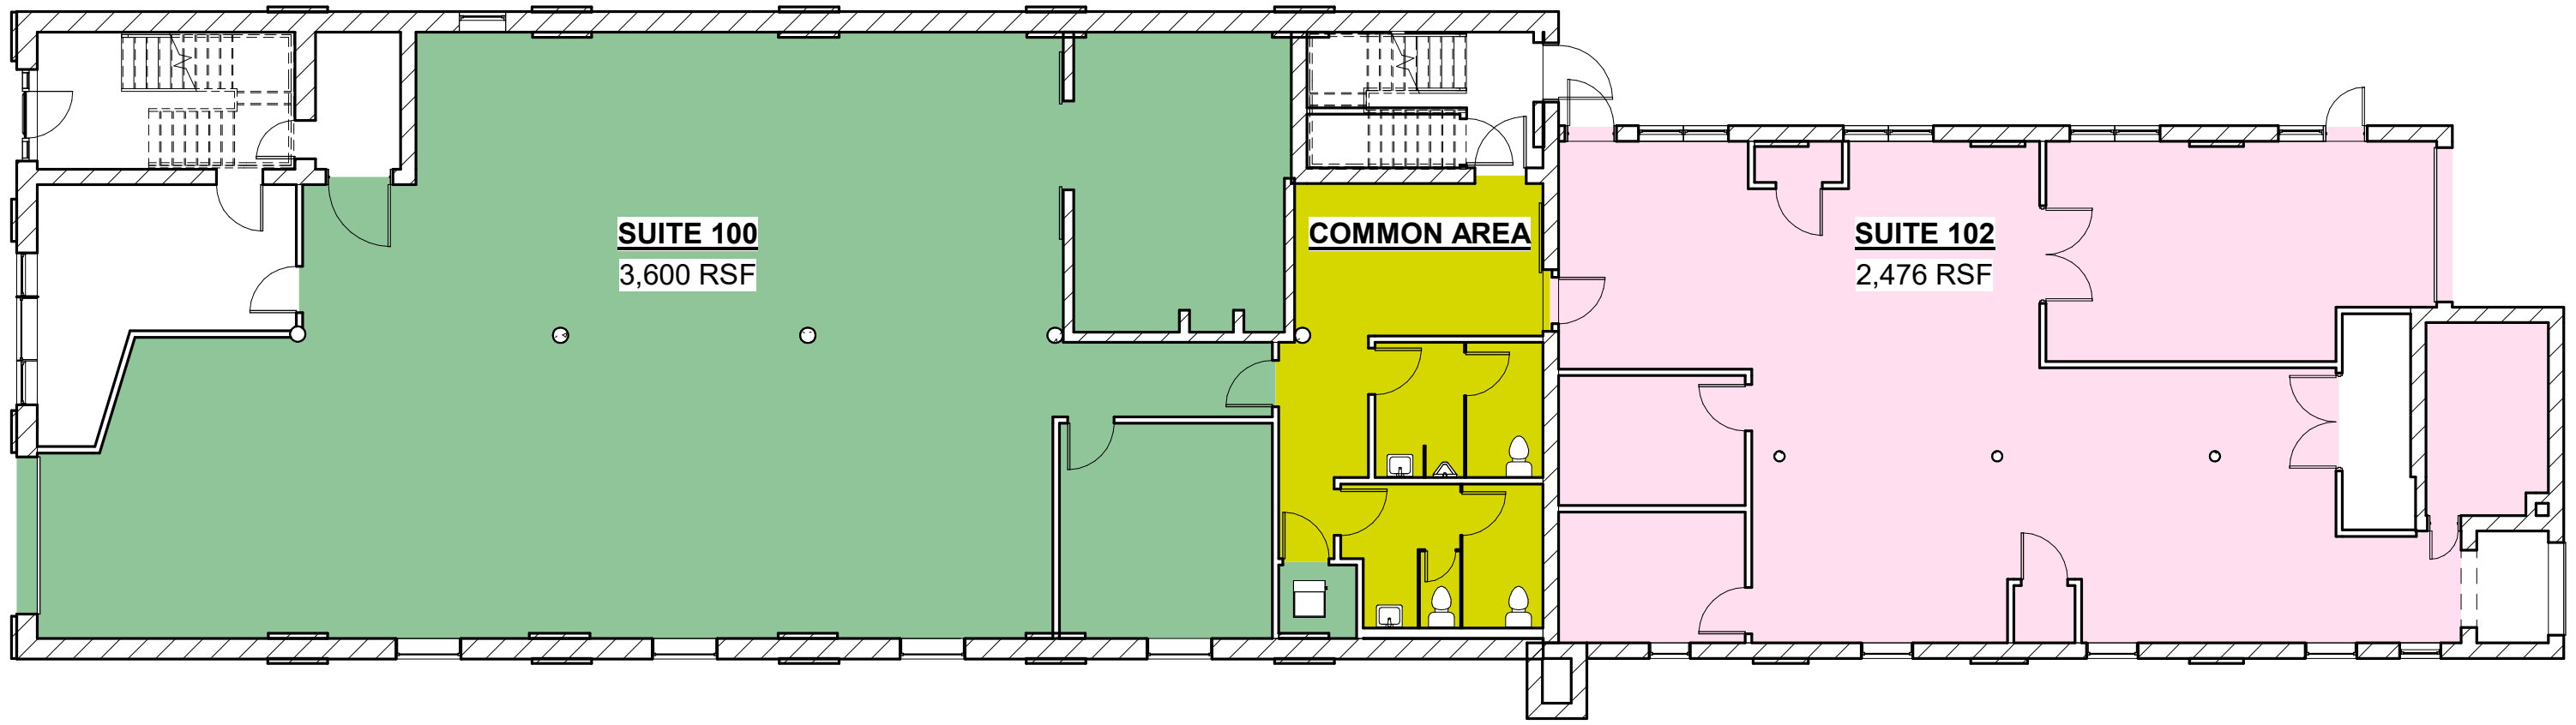

Rentable Area Legend

- SUITE 100
- SUITE 102
- COMMON AREA

① FIRST FLOOR AREAS
3/32" = 1'-0"