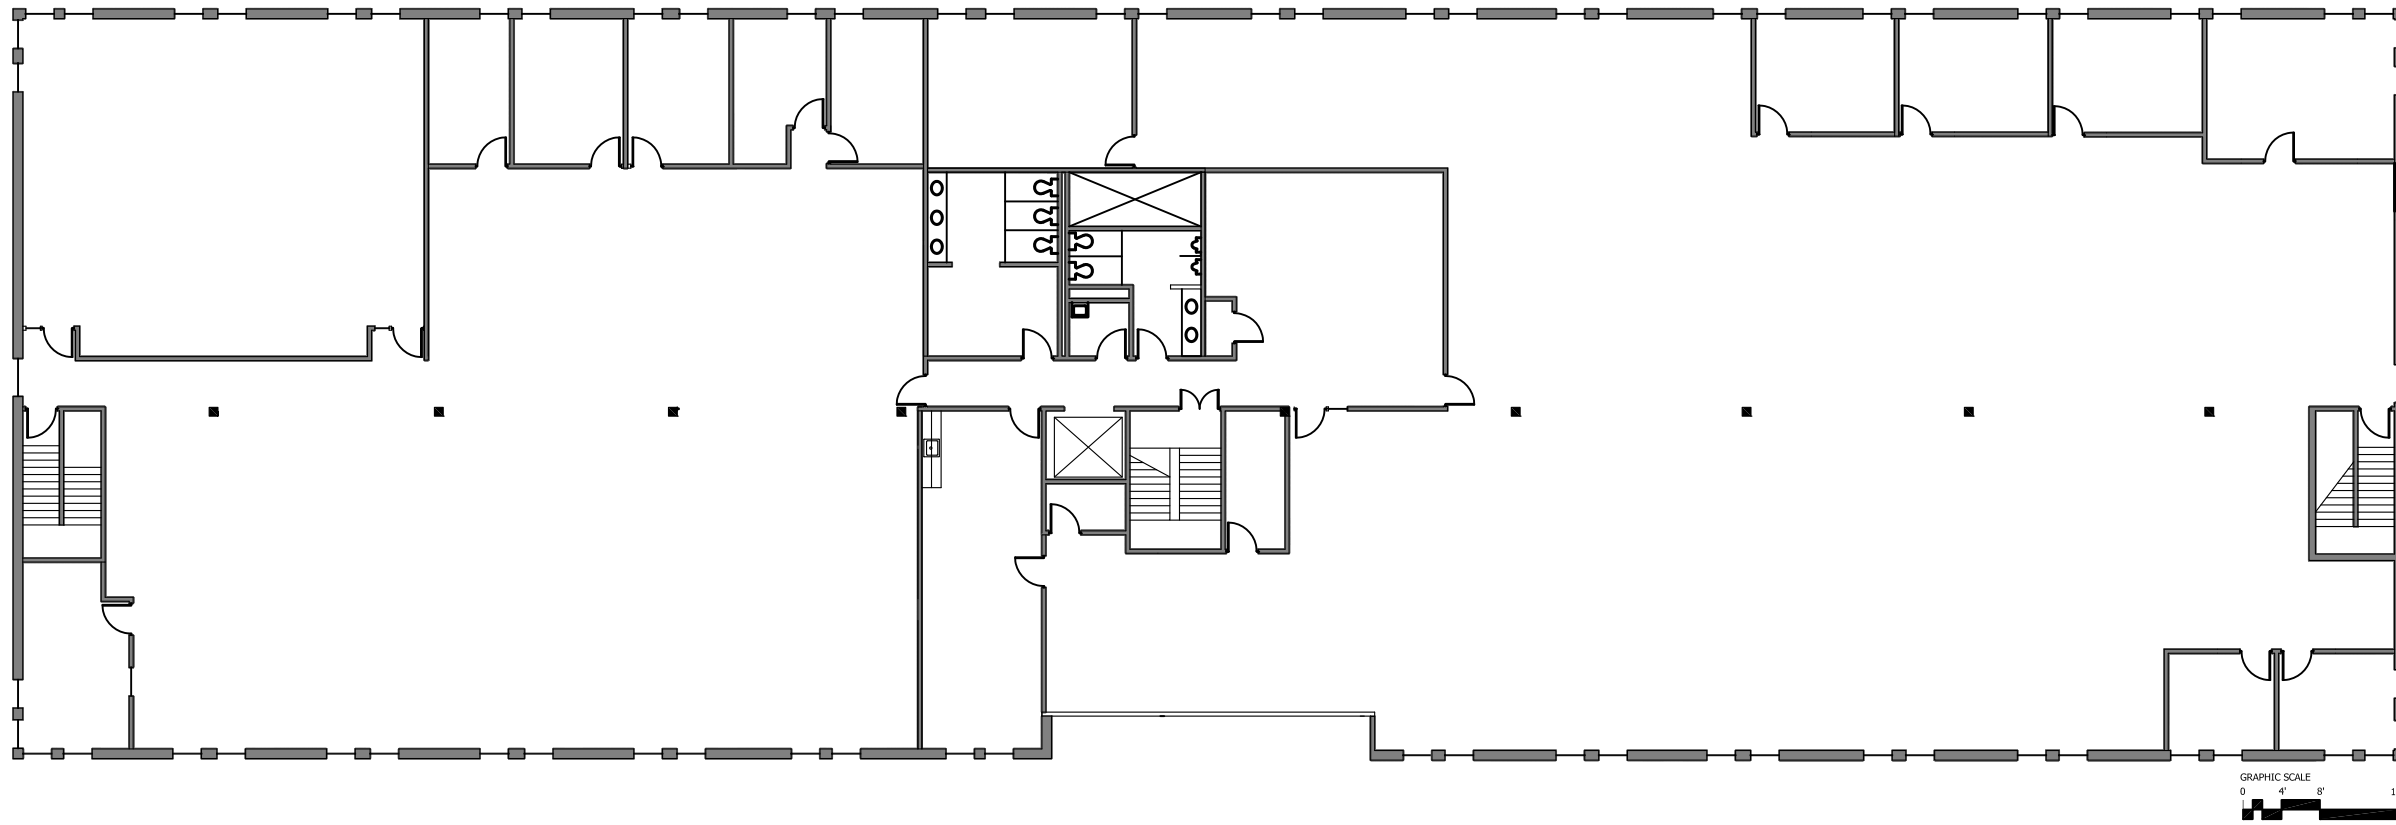

INTEC

INTEC Group, Inc.
214 E. TREMONT AVE
SUITE 301
CHARLOTTE, NC 23803
P: 704.372.7910
www.intecgroup.net

Scale : 1" = 20'-0"

Square Footage: +/- 19,431 RSF

Charlotte East
Second Floor
5801 Executive Center Drive
Charlotte, NC 28212
02.25.14
820-00