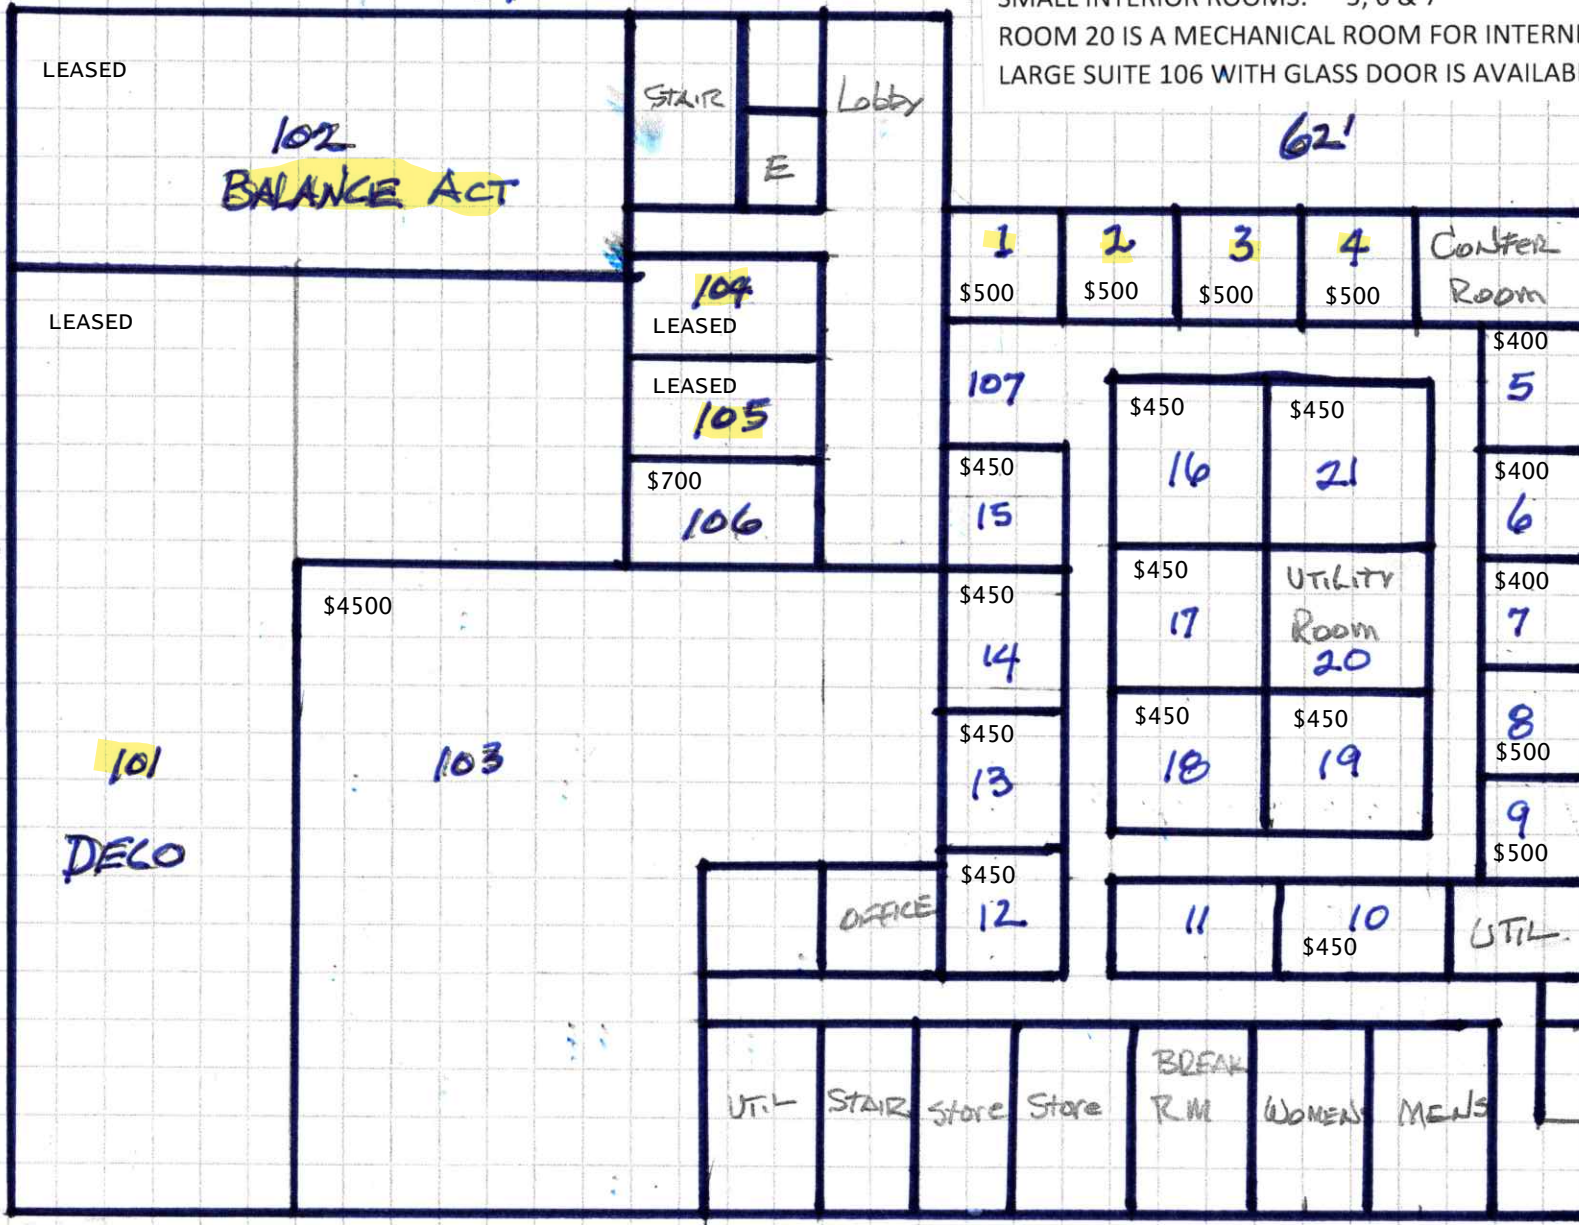

SUITE 107 ROOM LAYOUT AND PRICING

WINDOW ROOMS: 1, 2, 3, 4, 8, & 9 6 ROOMS \$500 PER MONTH
 LARGE INTERIOR ROOMS: 10 THRU 19 PLUS 21 11 ROOMS \$450 PER MONTH
 SMALL INTERIOR ROOMS: 5, 6 & 7 3 ROOMS \$400 PER MONTH
 ROOM 20 IS A MECHANICAL ROOM FOR INTERNET ACCESS
 LARGE SUITE 106 WITH GLASS DOOR IS AVAILABLE FOR: \$700 PER MONTH

150'