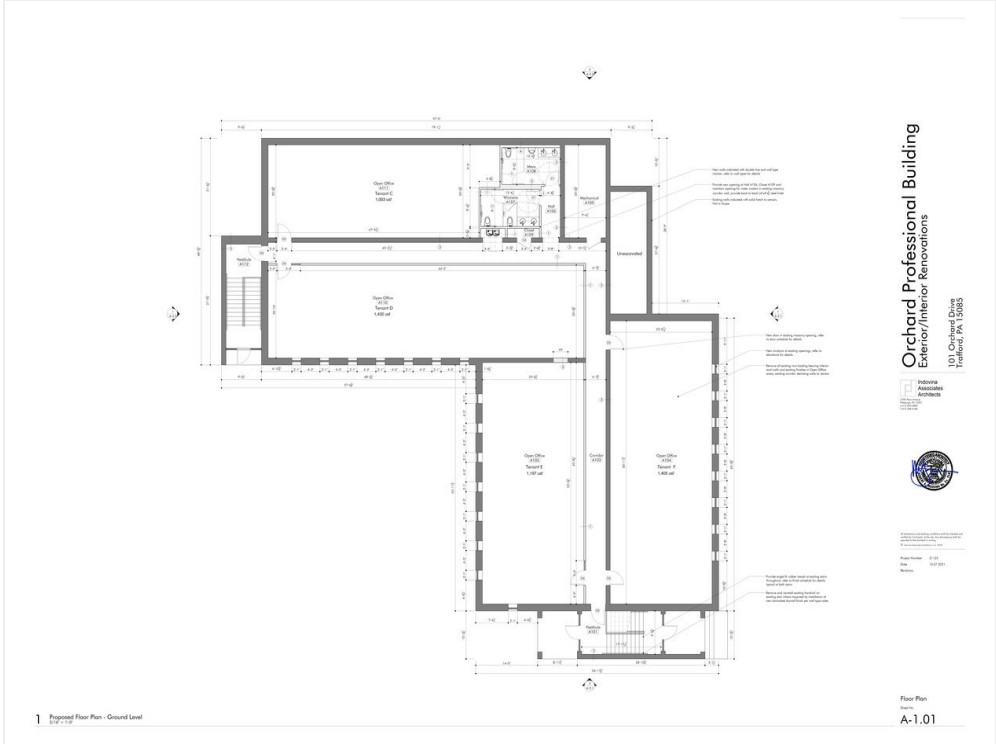

101 Orchard Dr

101 Orchard Dr, Trafford, PA 15085

Property Photos

L1 Floor Plan