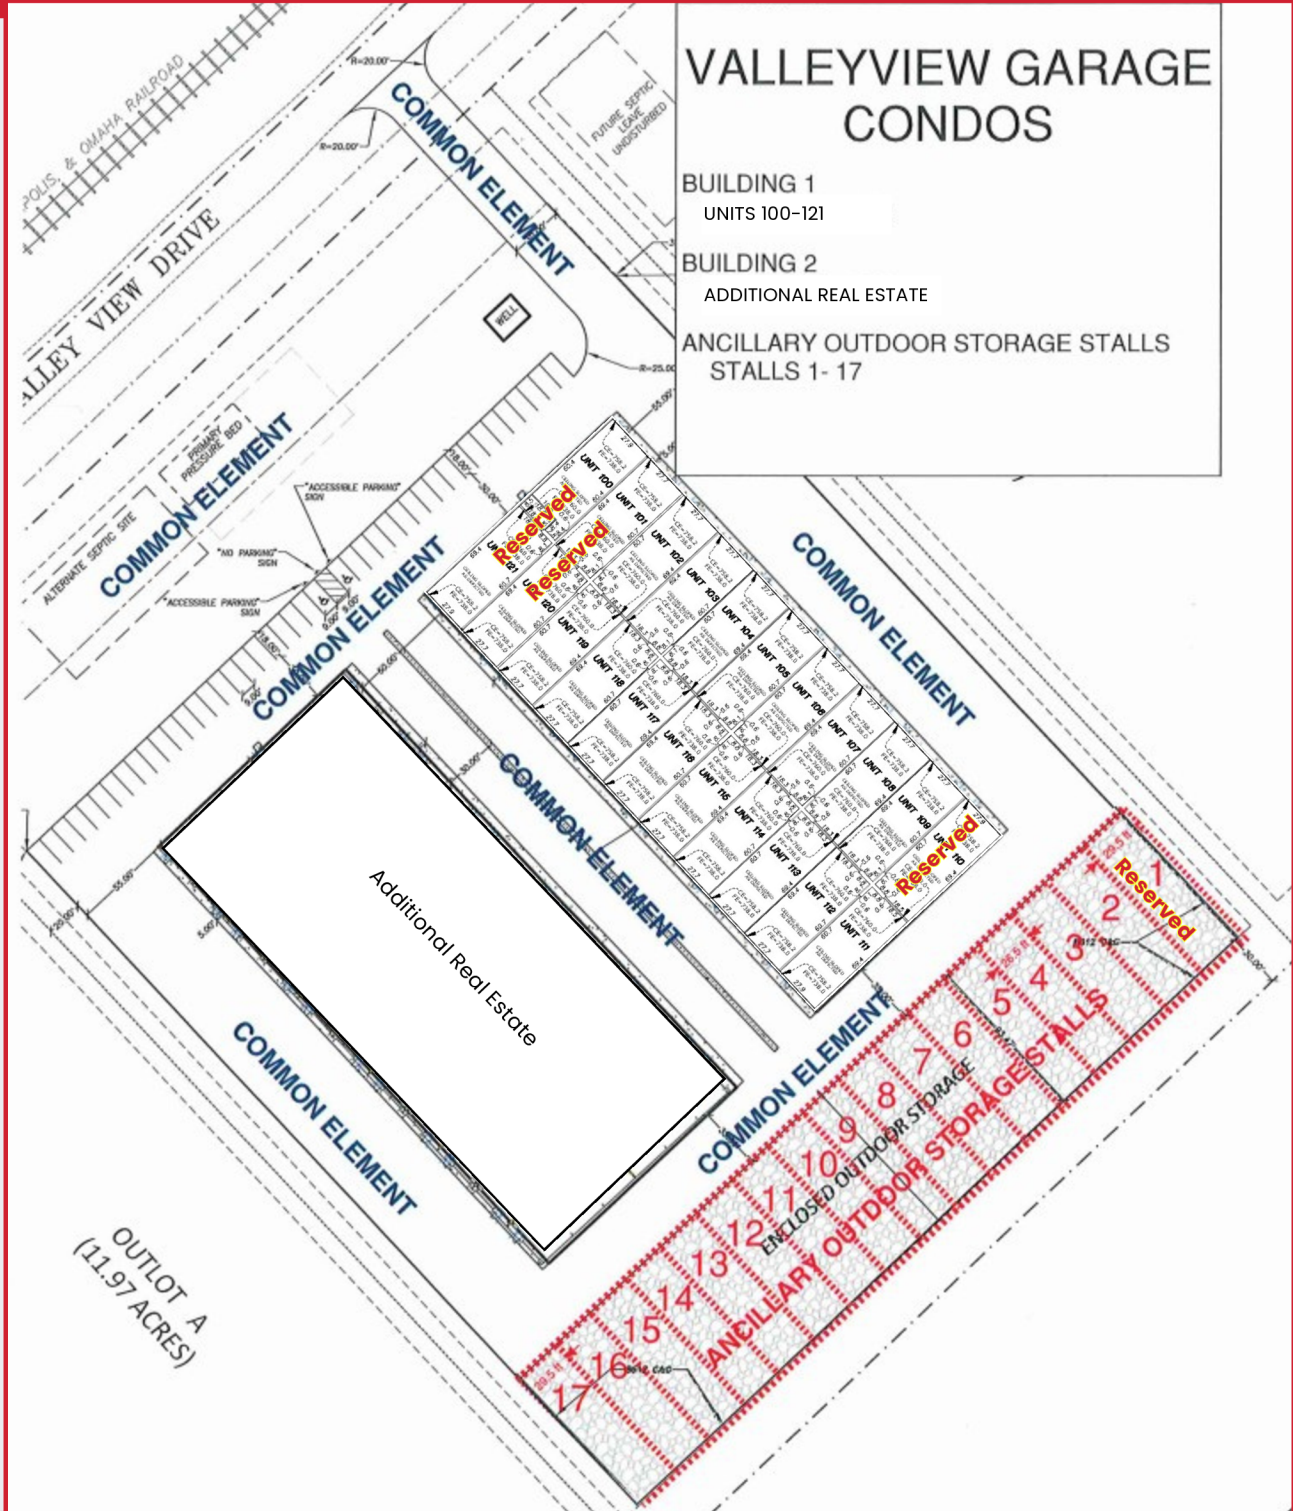

17885 VALLEY VIEW DR, JORDAN • SCOTT COUNTY

SITE MAP

YVONNE PERKINS

(612) 709-1555

YvonnePerkins@edinarealty.com

www.YvonnePerkins.edinarealty.com

**Edina Realty
Commercial**

ASHLEY HENTGES

(612) 802-2751

AshleyHentges@edinarealty.com

www.AshleyHentges.edinarealty.com