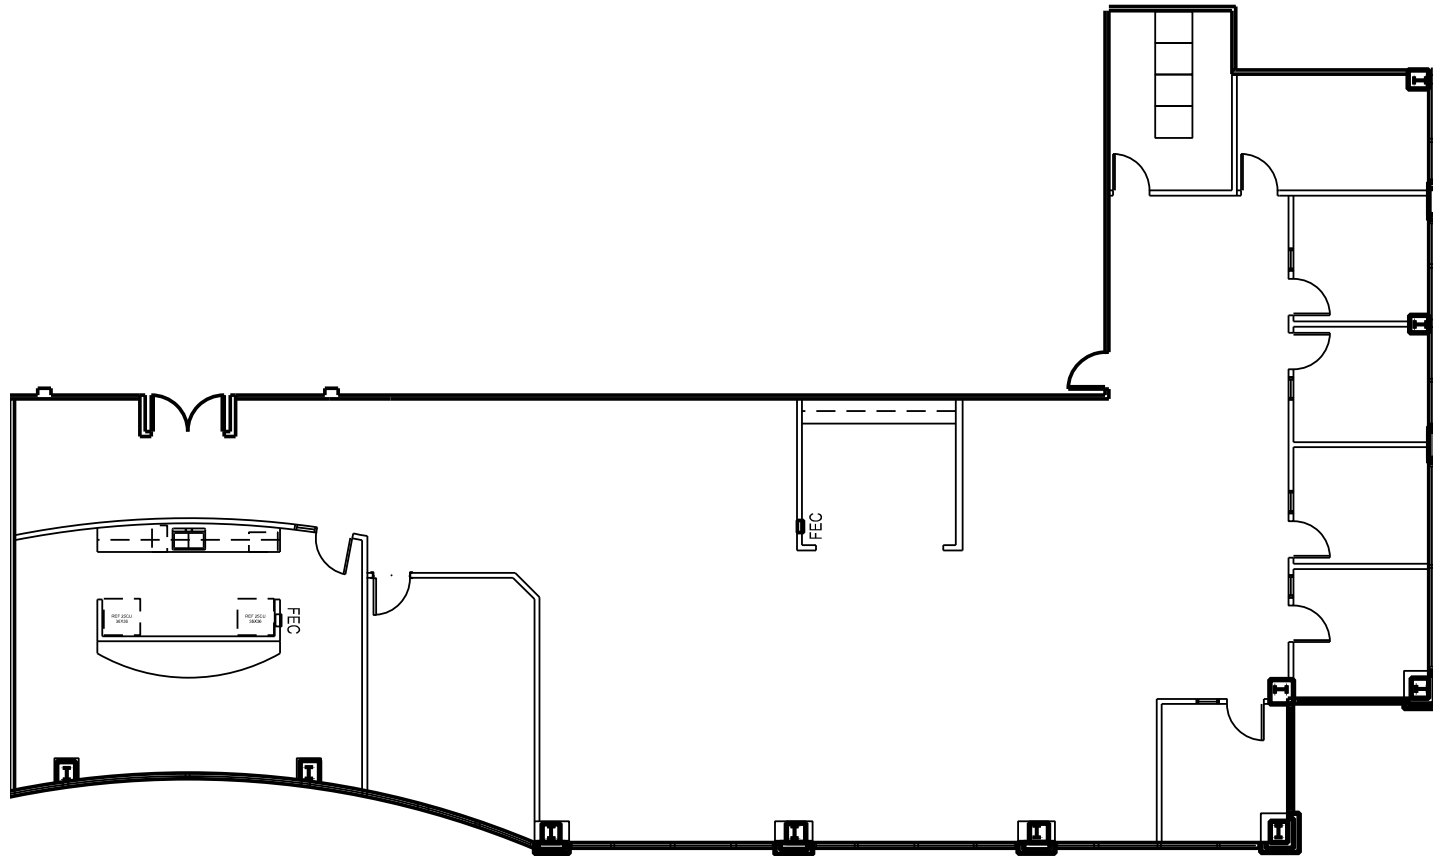

EIGHT WATER RIDGE - 4135 SOUTH STREAM BLVD. | 5th Floor - Suite 550

AVAILABLE ± 5,609 RSF